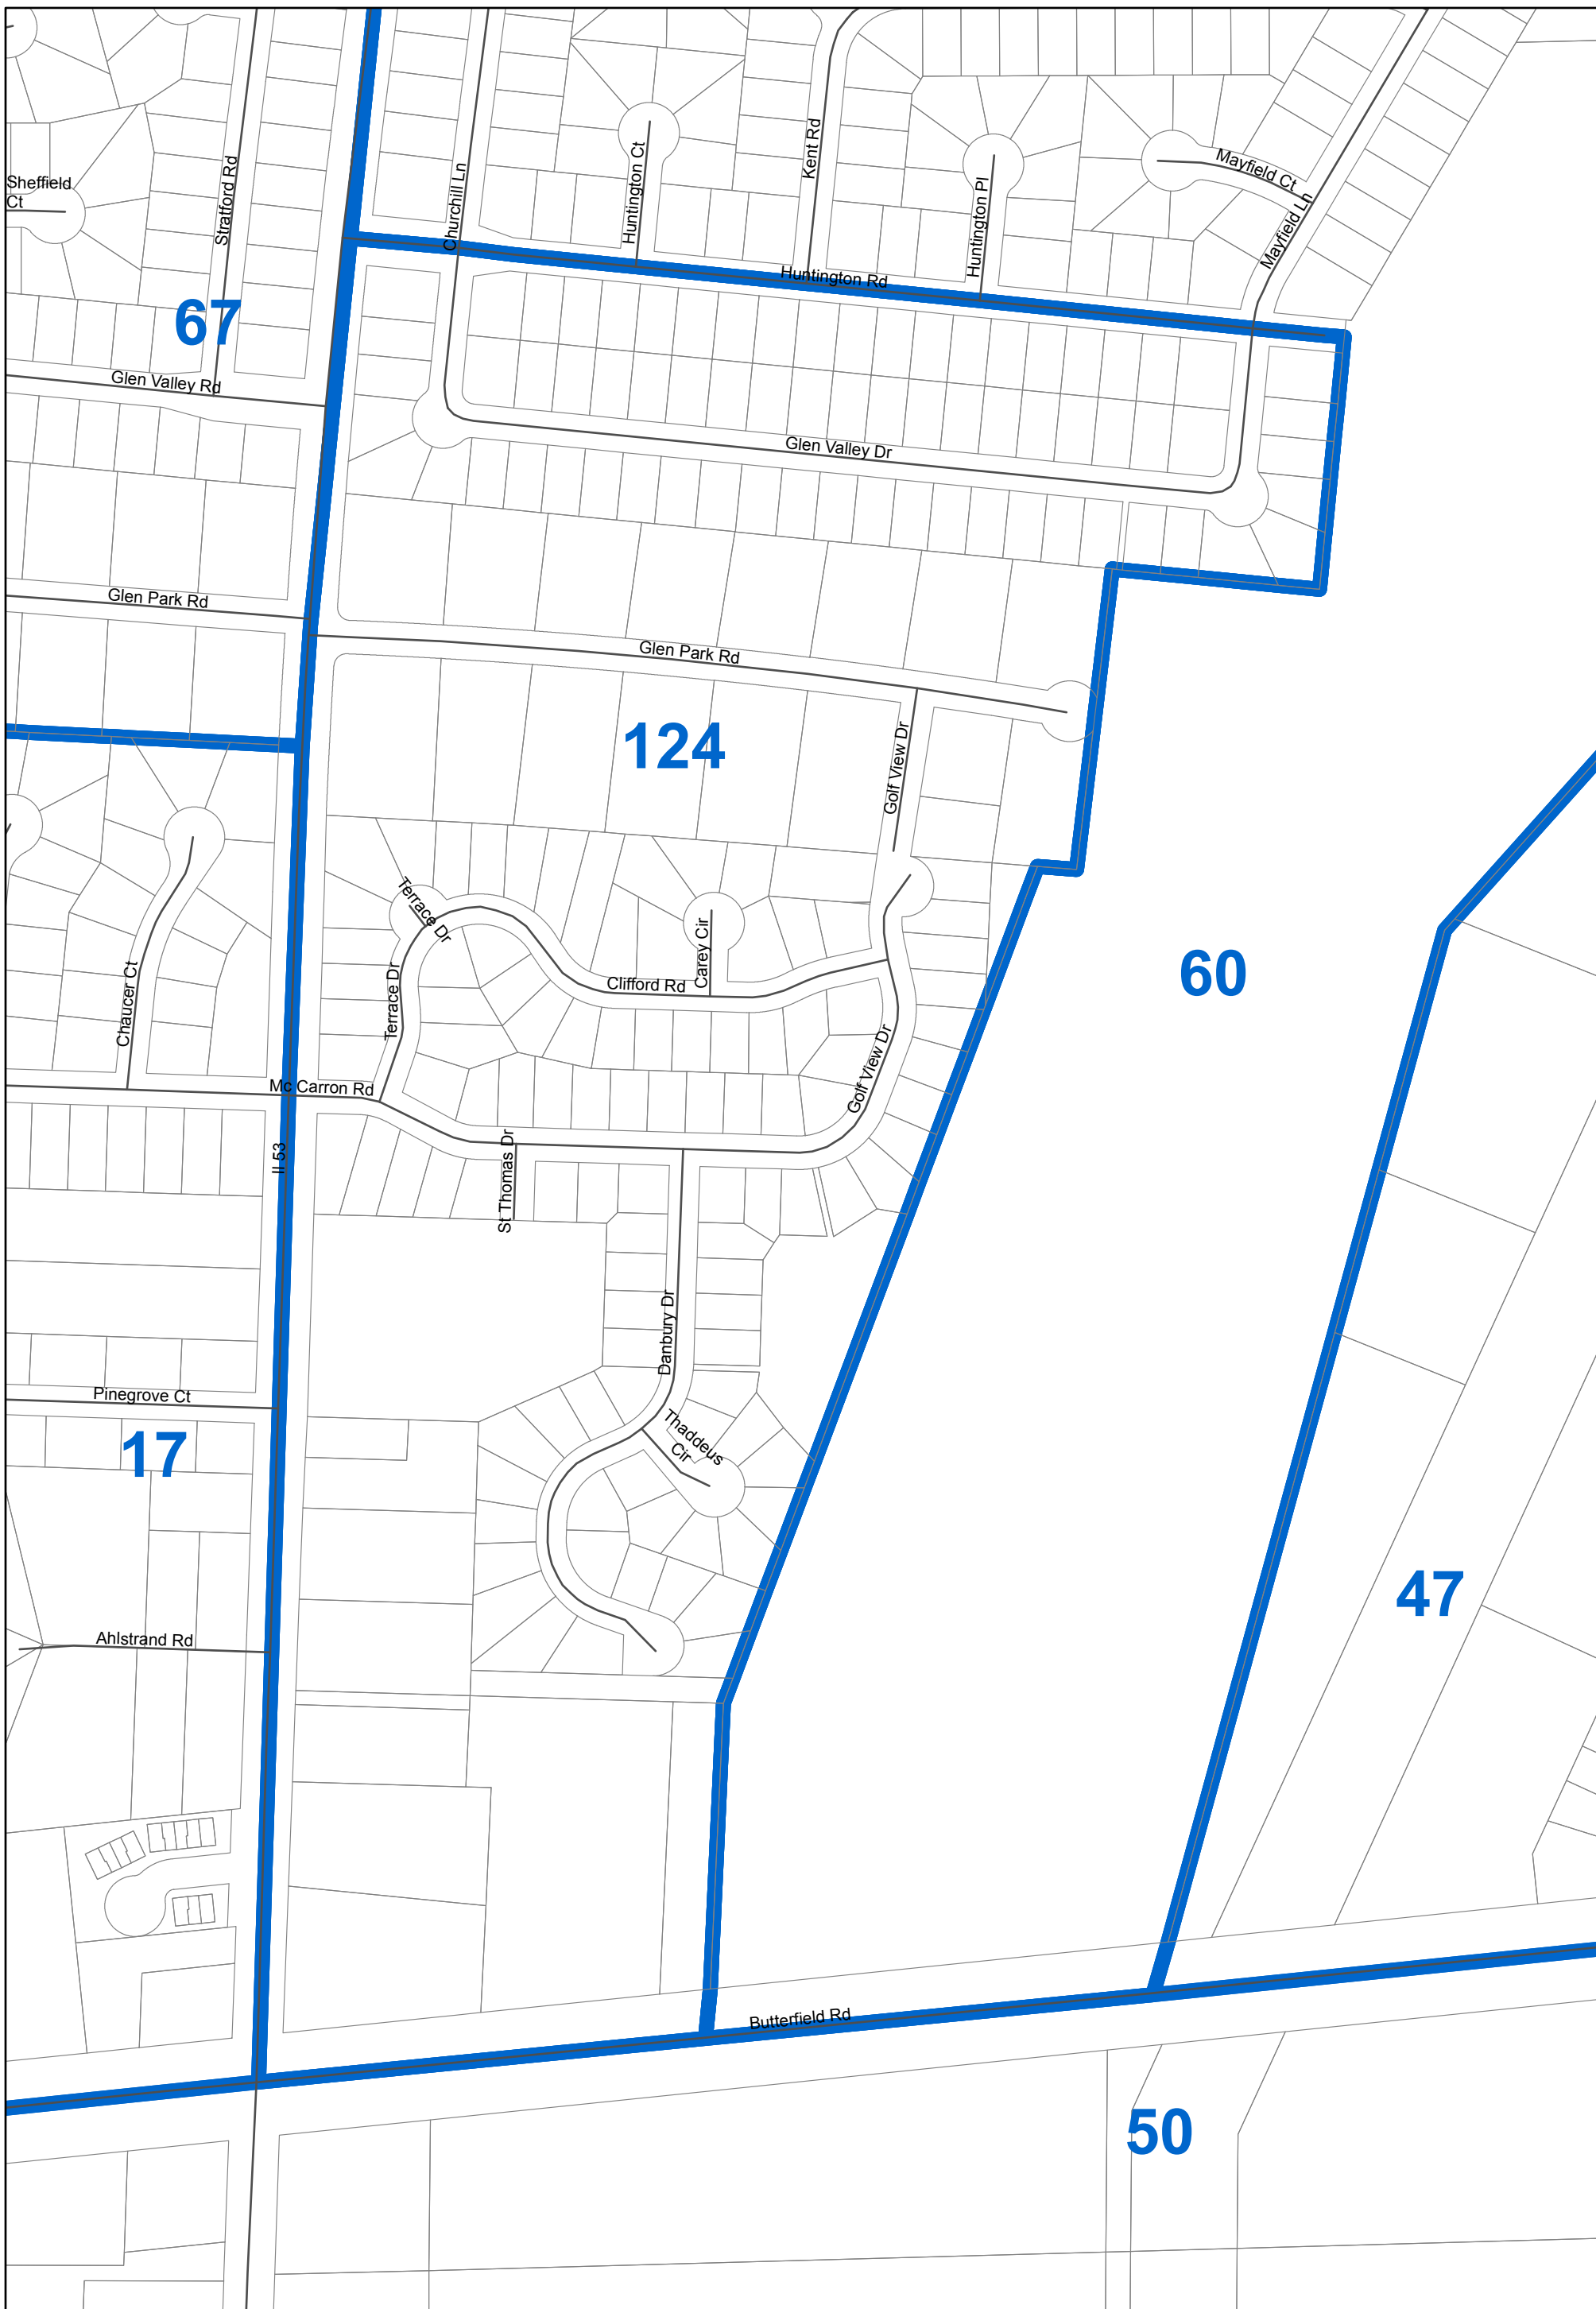

Milton 124

DuPage County Election Commission

Cathy Terrill
Chairperson

James S. Lowe
Vice Chair

John J Boske
Secretary

Joseph Sobecki
Executive Director

August 11, 2017
DISCLAIMER: The accuracy of this map is limited to quality of data contained in other public records. This is not a substitute for an actual field survey or field investigation.