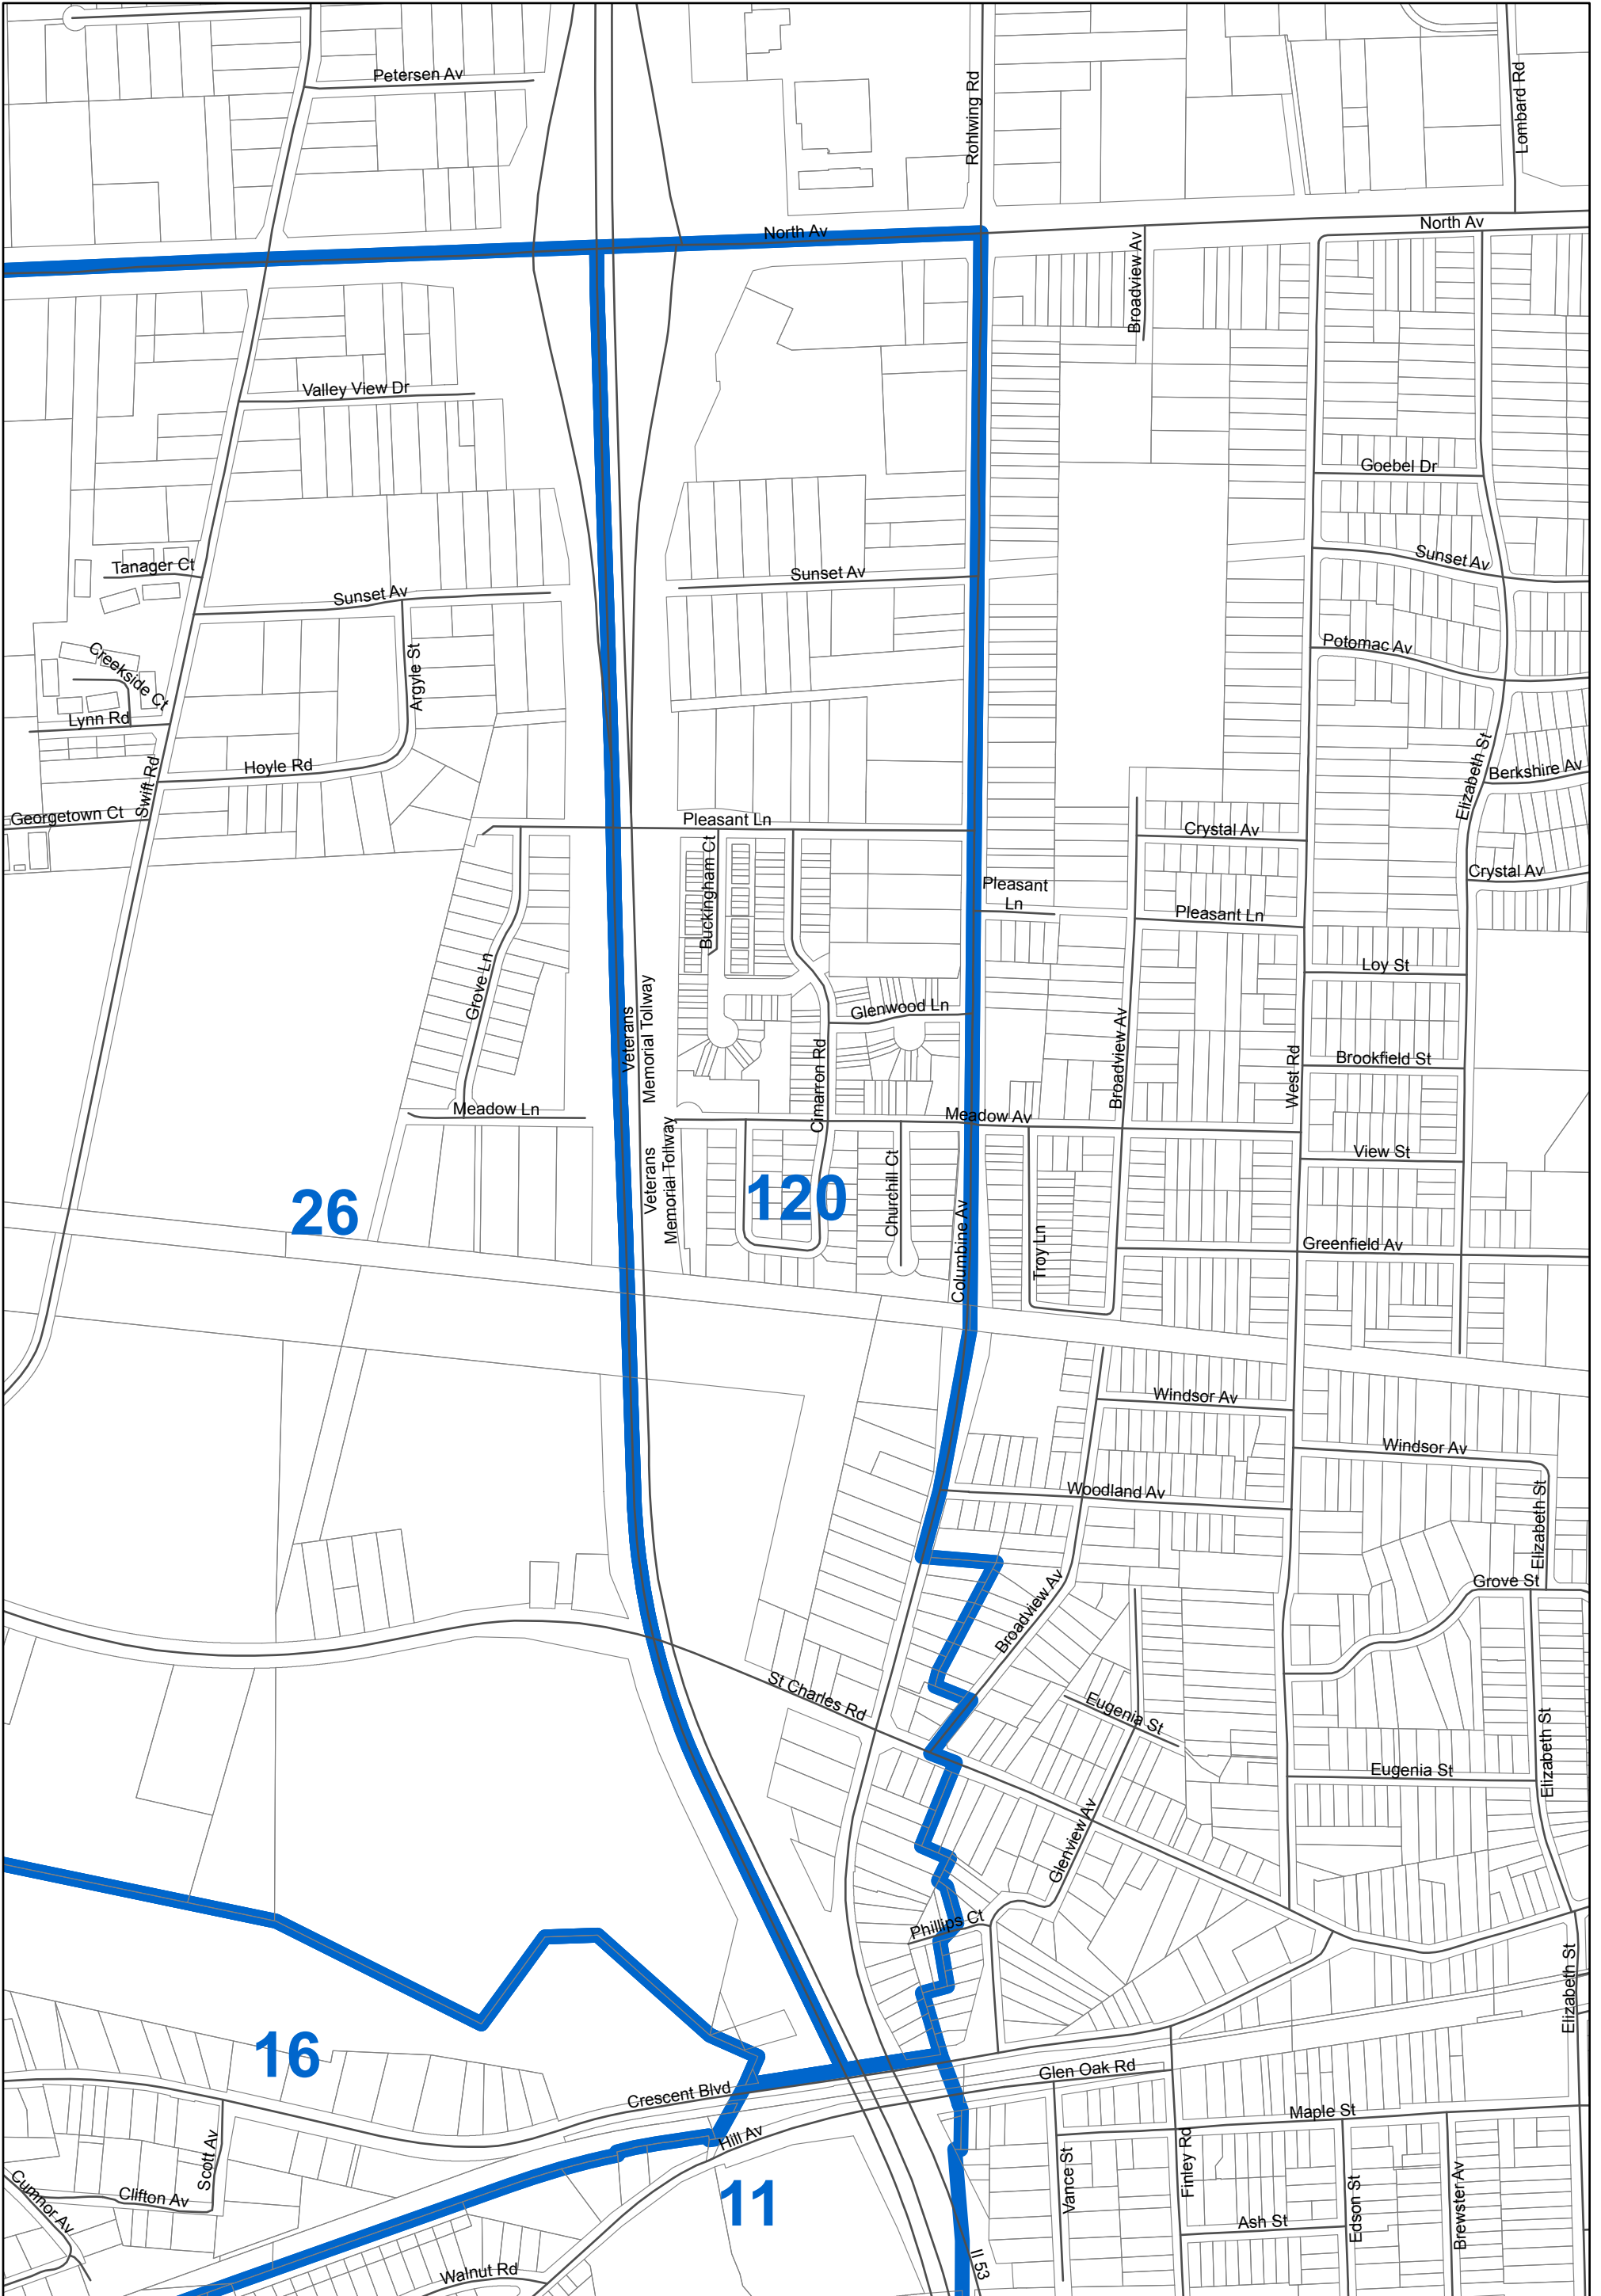

Milton 120

DuPage County Election Commission

Cathy Terrill
Chairperson

James S. Lowe
Vice Chair

John J Boske
Secretary

Joseph Sobecki
Executive Director

August 11, 2017
DISCLAIMER: The accuracy of this map is limited to quality of data contained in other public records. This is not a substitute for an actual field survey or field investigation.