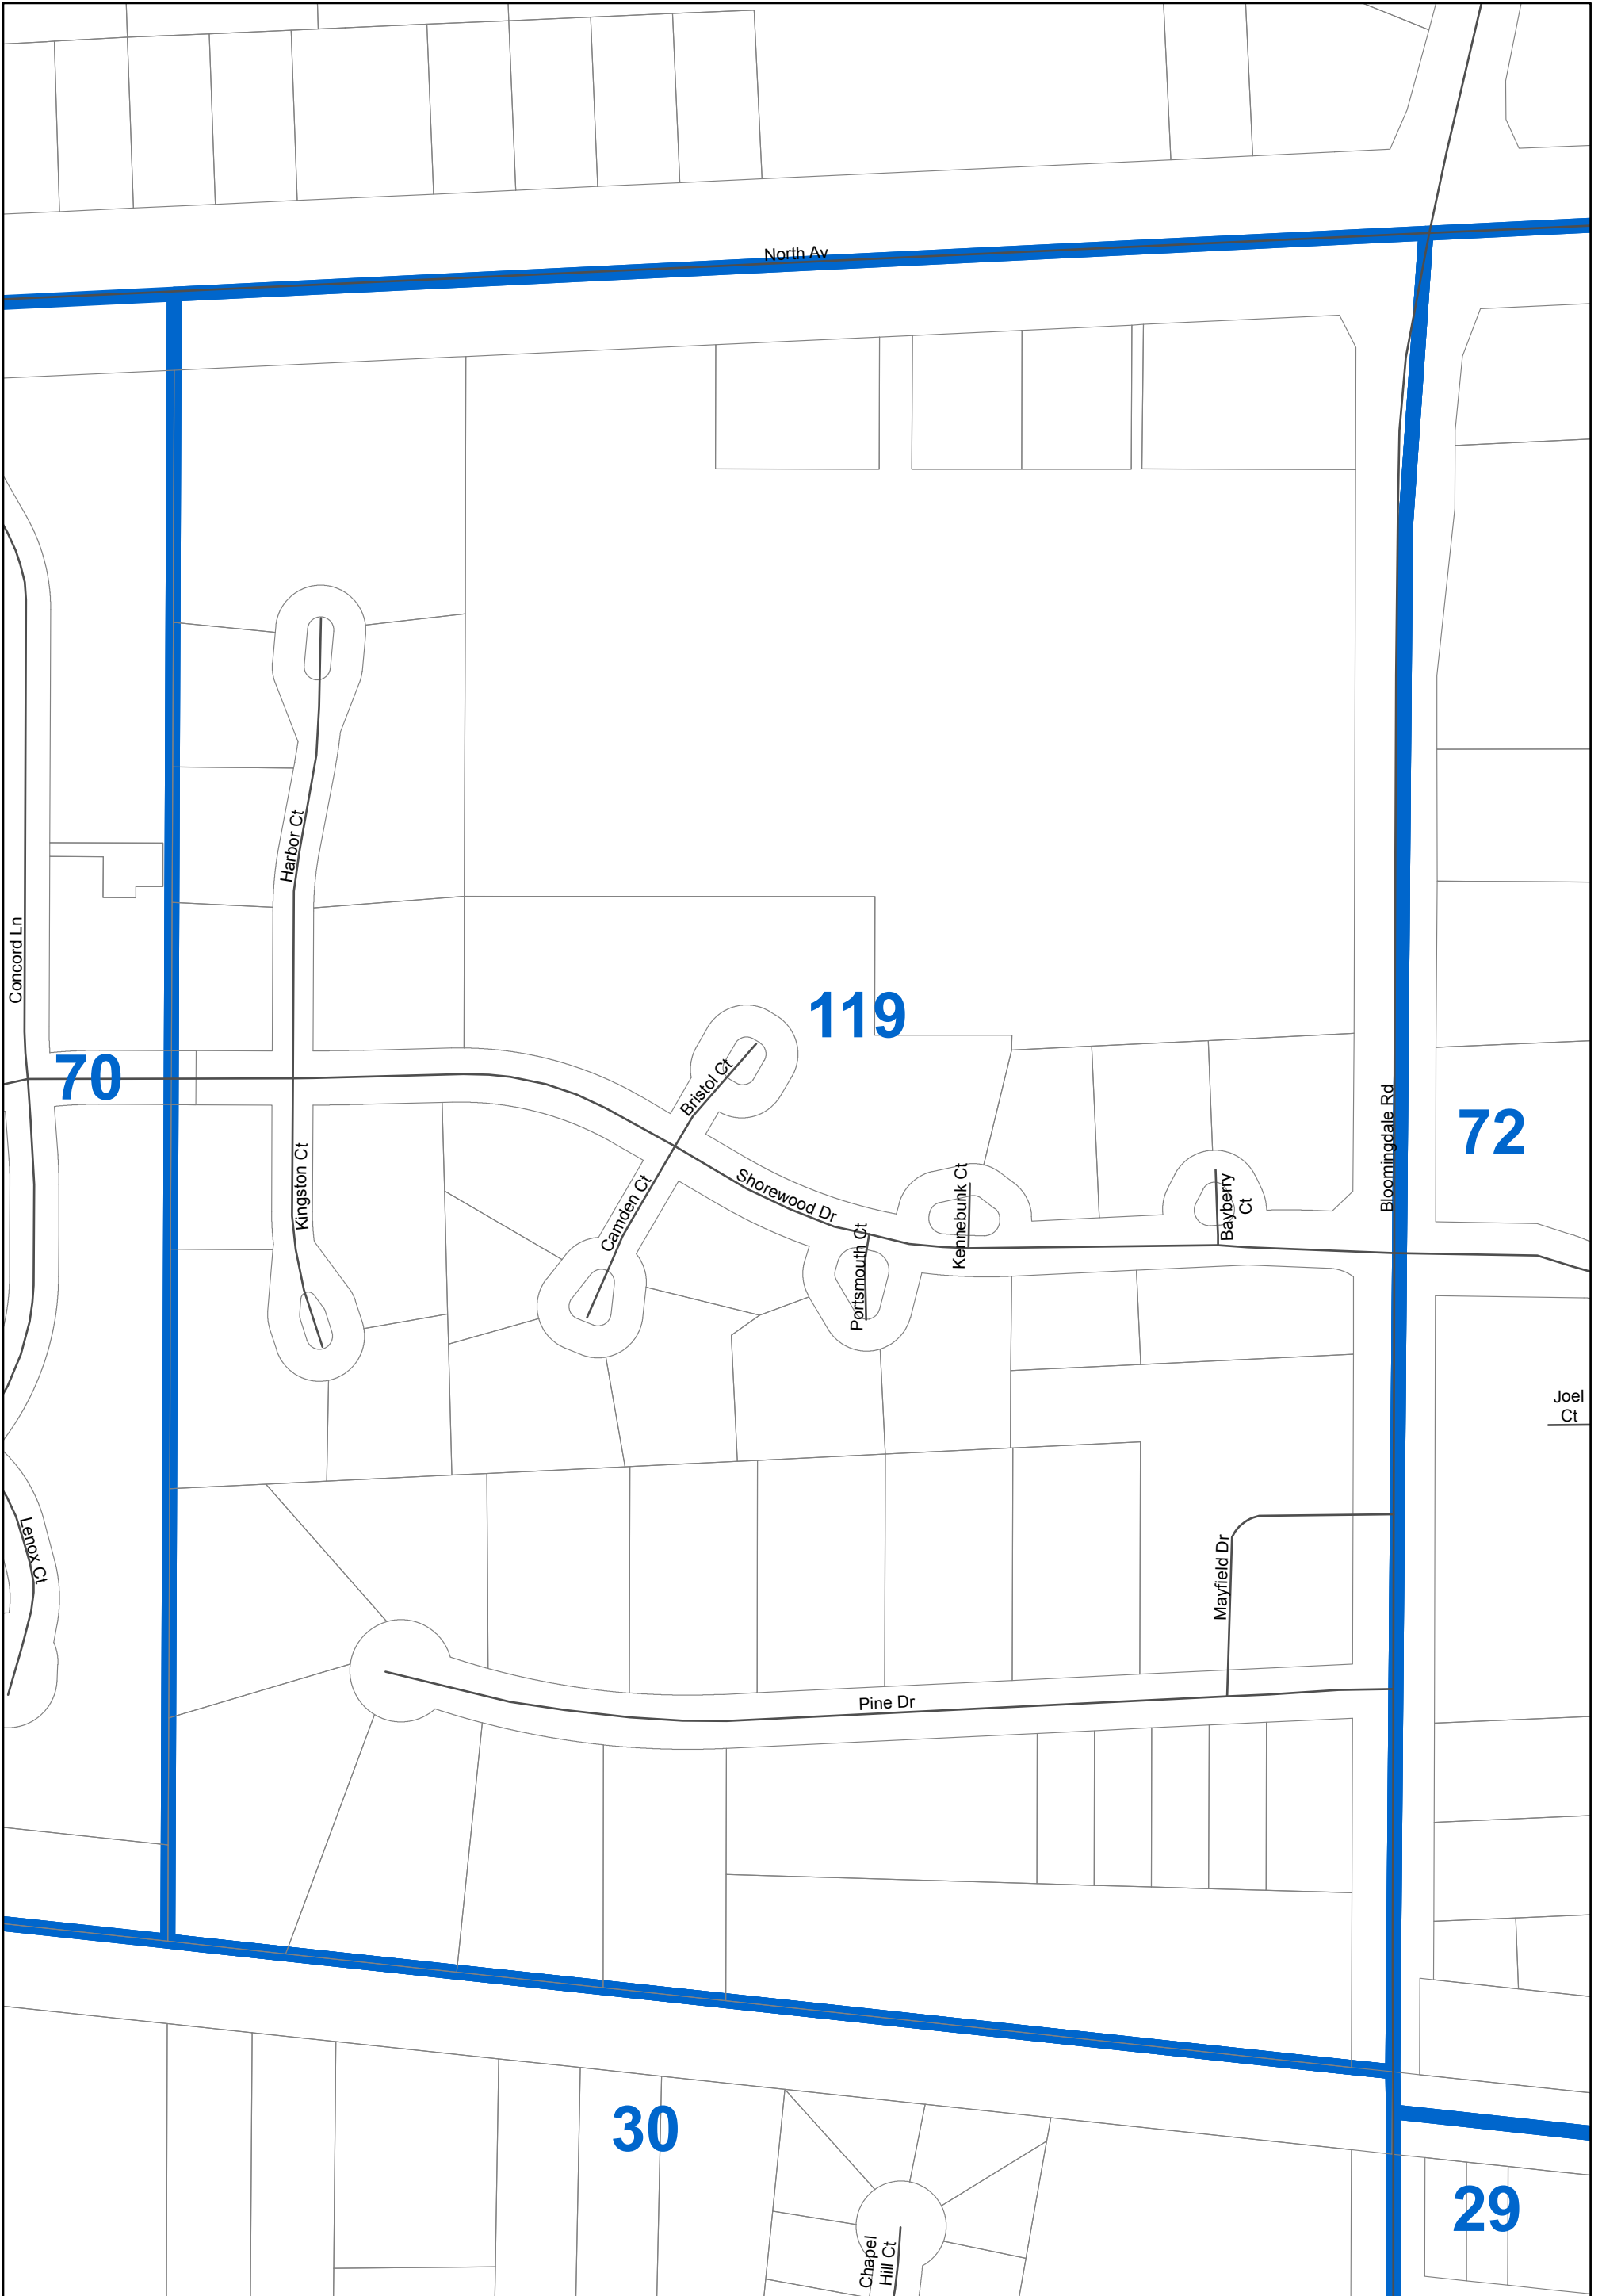

Milton 119

DuPage County Election Commission

Cathy Terrill
Chairperson

James S. Lowe
Vice Chair

John J Boske
Secretary

Joseph Sobecki
Executive Director

August 11, 2017
DISCLAIMER: The accuracy of this map is limited to quality of data contained in other public records. This is not a substitute for an actual field survey or field investigation.