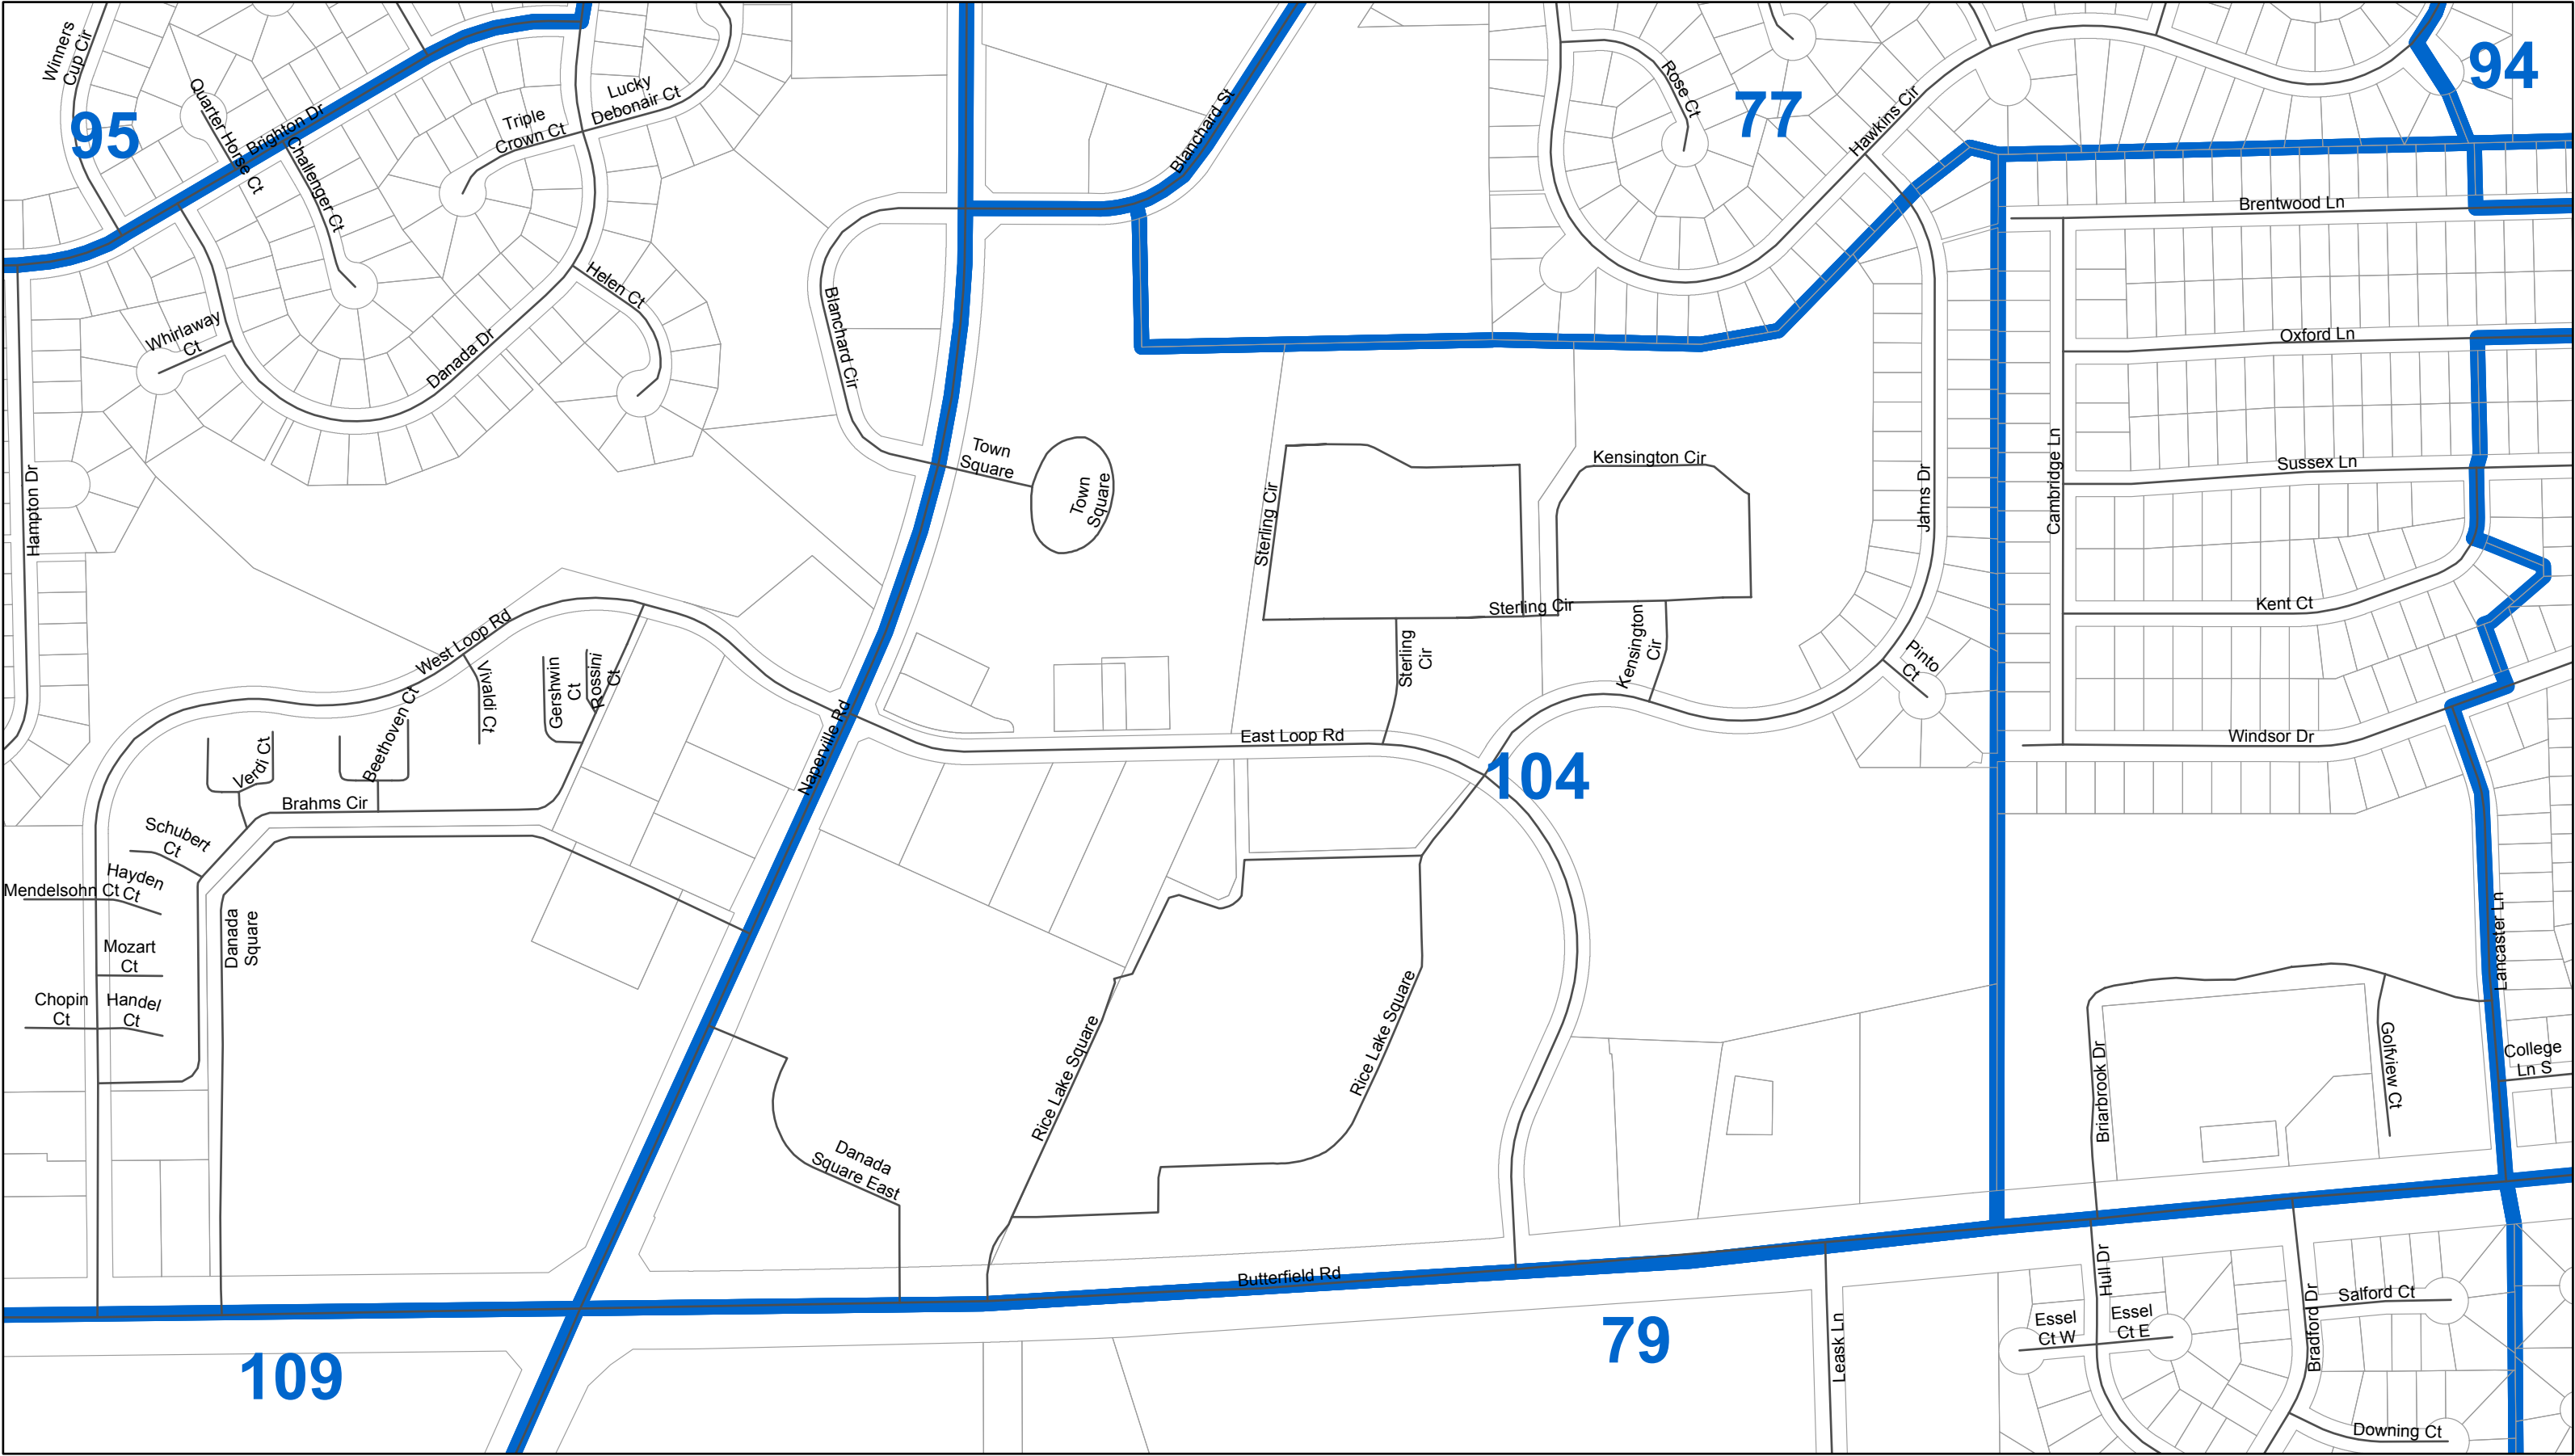

Milton 104
DuPage County Election Commission

Cathy Terrill
Chairperson

James S. Lowe
Vice Chair

John J Boske
Secretary

Joseph Sobecki
Executive Director

August 11, 2017
DISCLAIMER: The accuracy of this map is limited to quality of data contained in other public records. This is not a substitute for an actual field survey or field investigation.