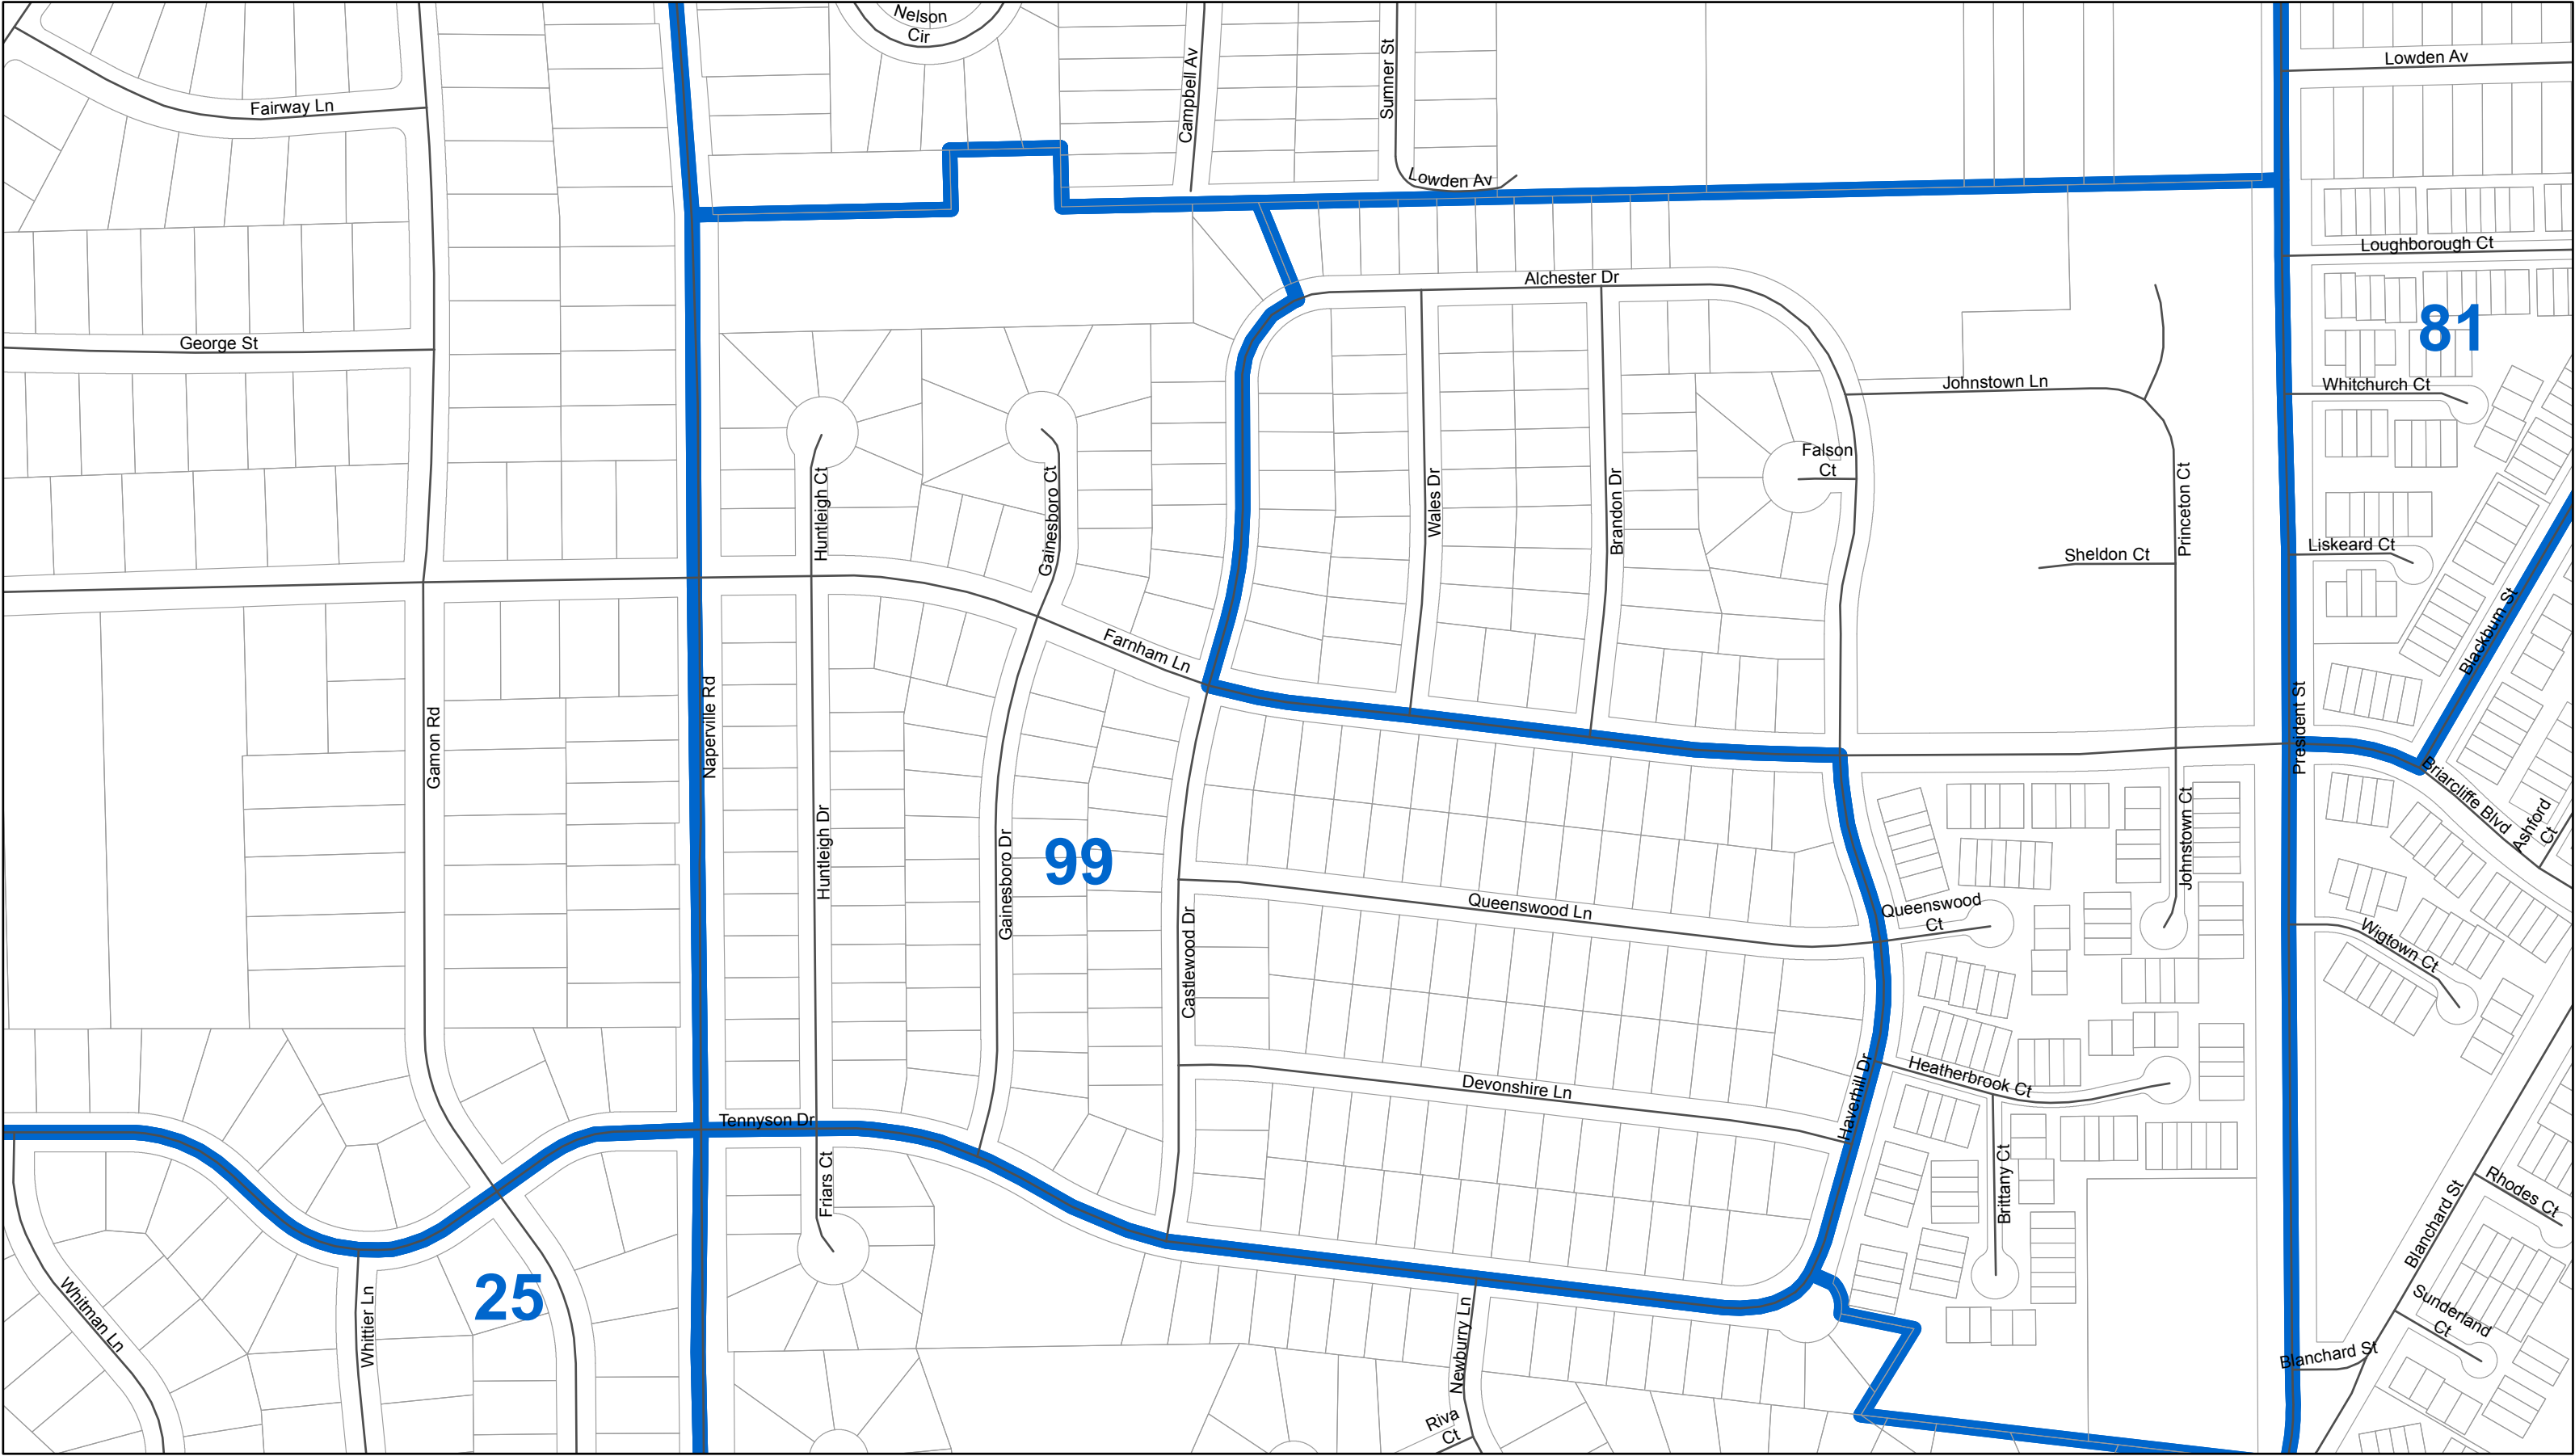

Milton 99
DuPage County Election Commission

Cathy Terrill
Chairperson

James S. Lowe
Vice Chair

John J Boske
Secretary

Joseph Sobecki
Executive Director

August 11, 2017
DISCLAIMER: The accuracy of this map is limited to quality of data contained in other public records. This is not a substitute for an actual field survey or field investigation.