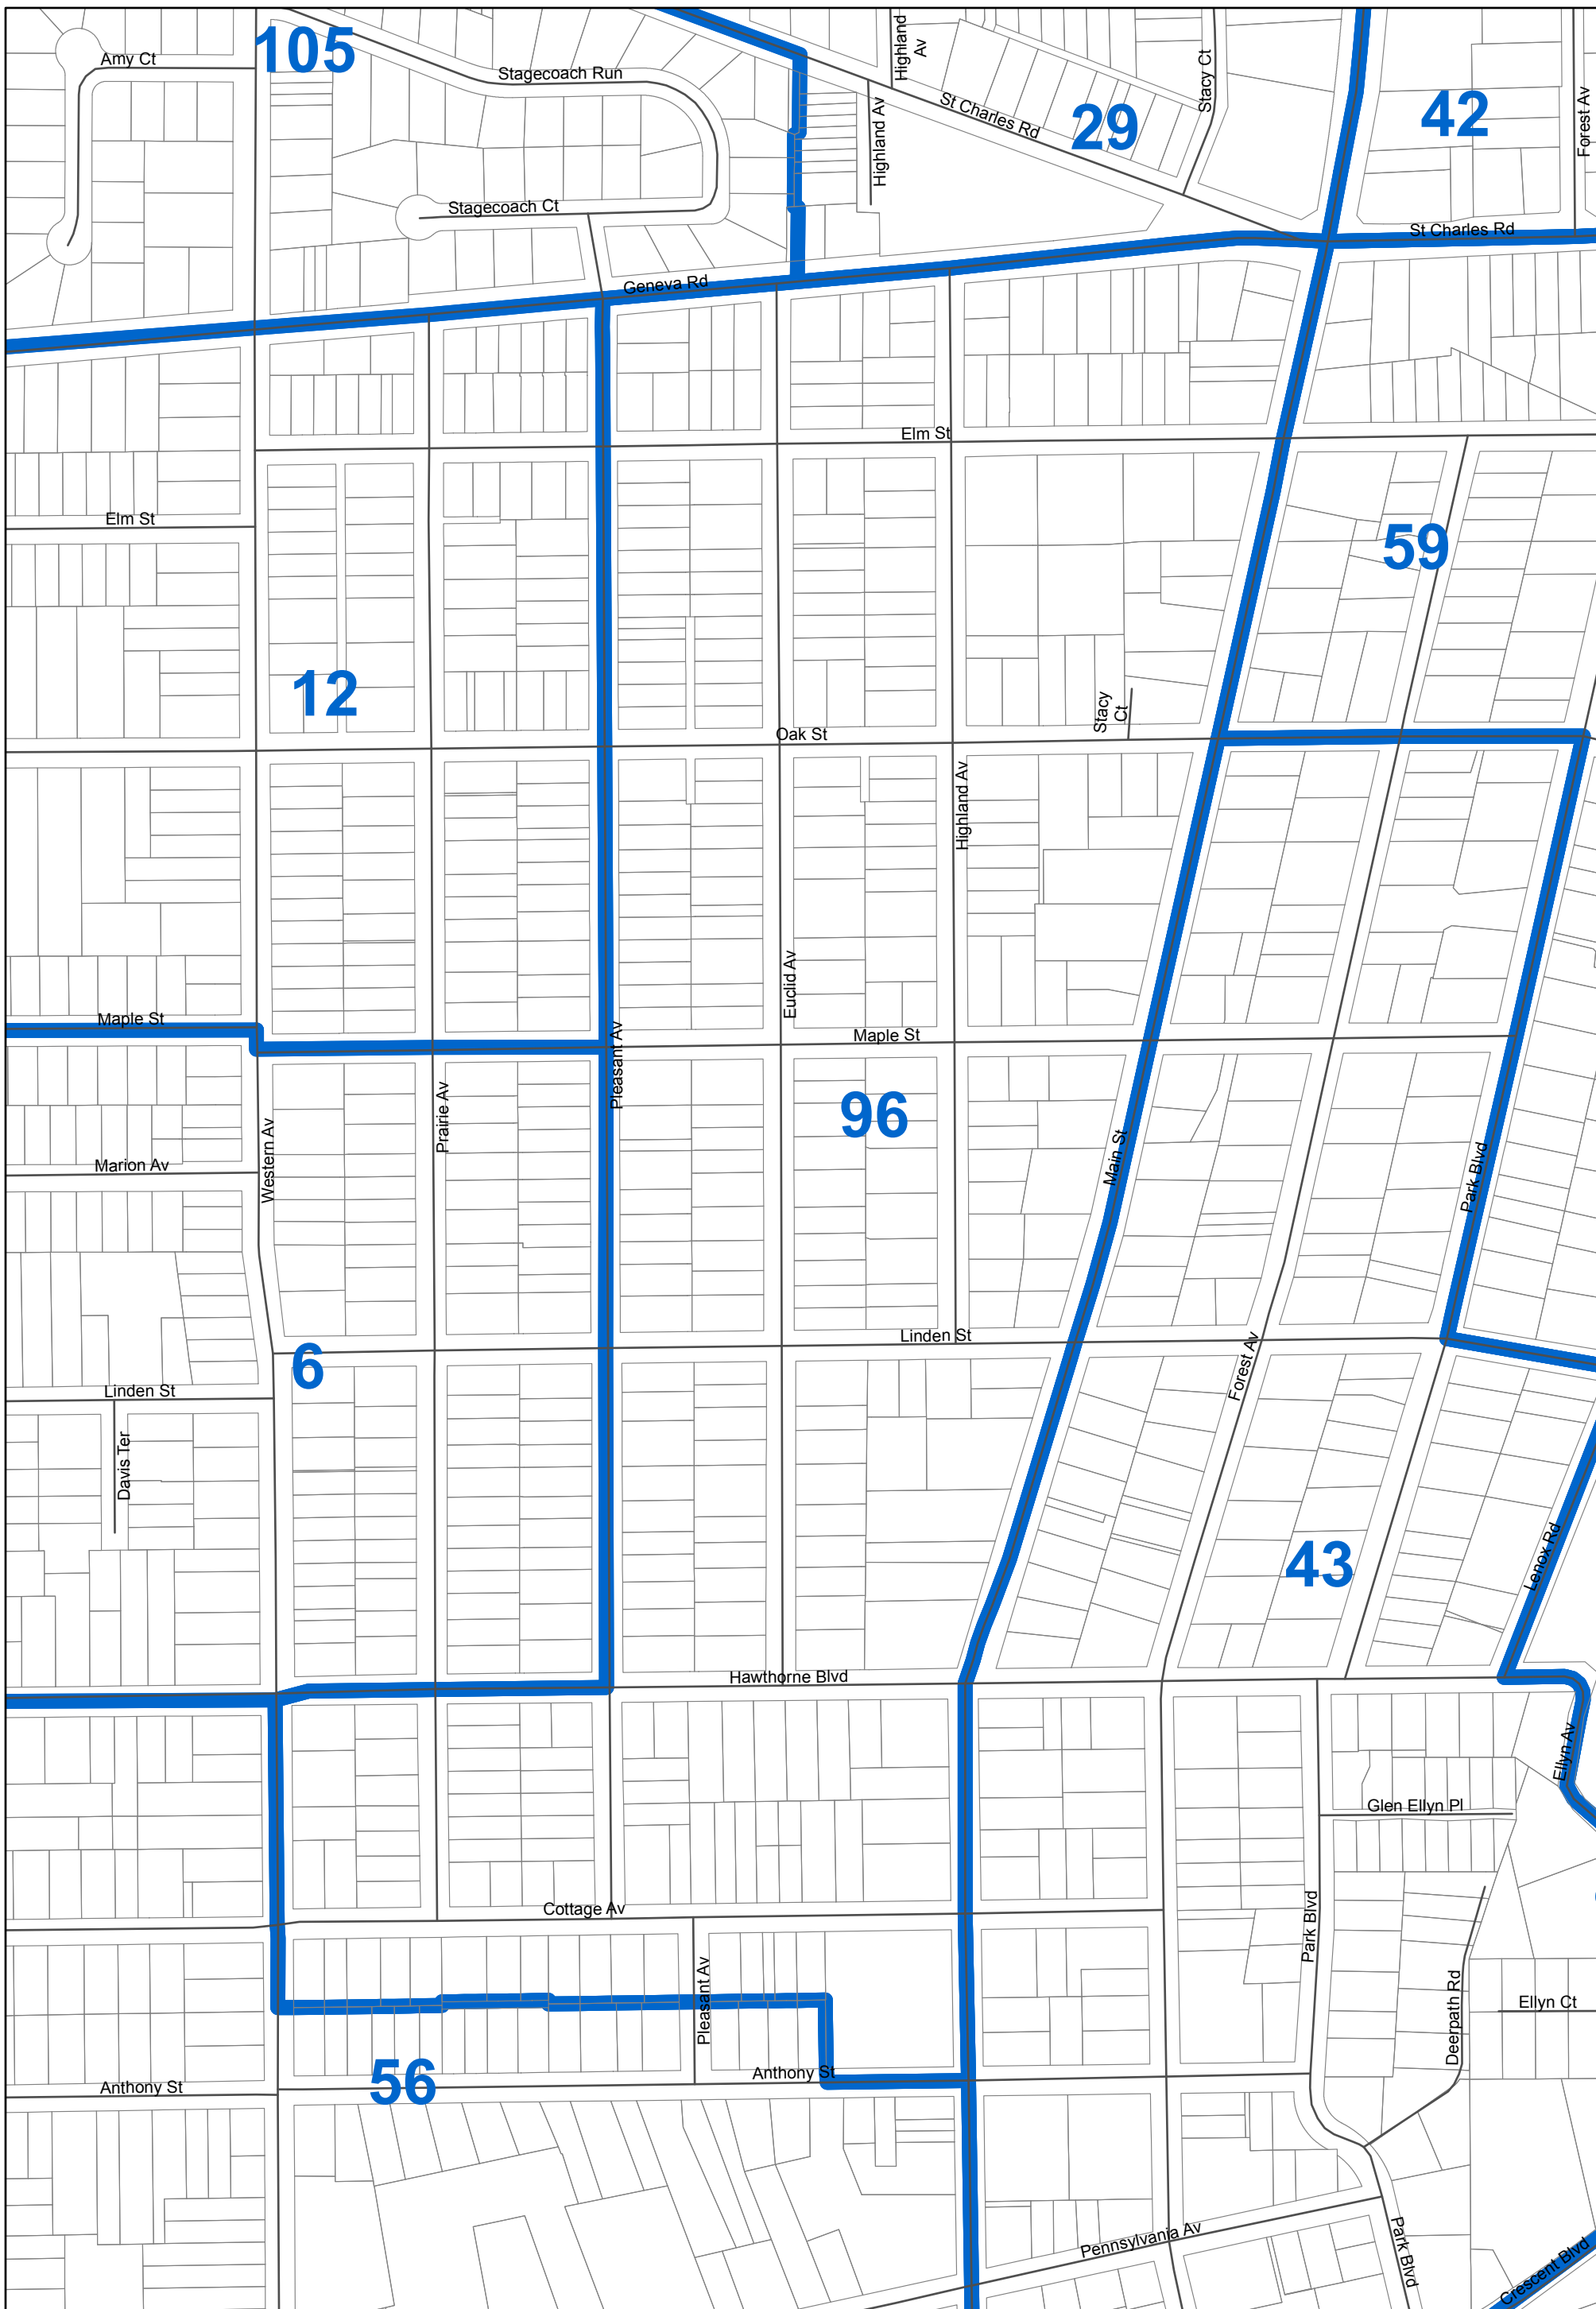

Milton 96

DuPage County Election Commission

Cathy Terrill
Chairperson

James S. Lowe
Vice Chair

John J Boske
Secretary

Joseph Sobecki
Executive Director

August 11, 2017
DISCLAIMER: The accuracy of this map is limited to quality of data contained in other public records. This is not a substitute for an actual field survey or field investigation.