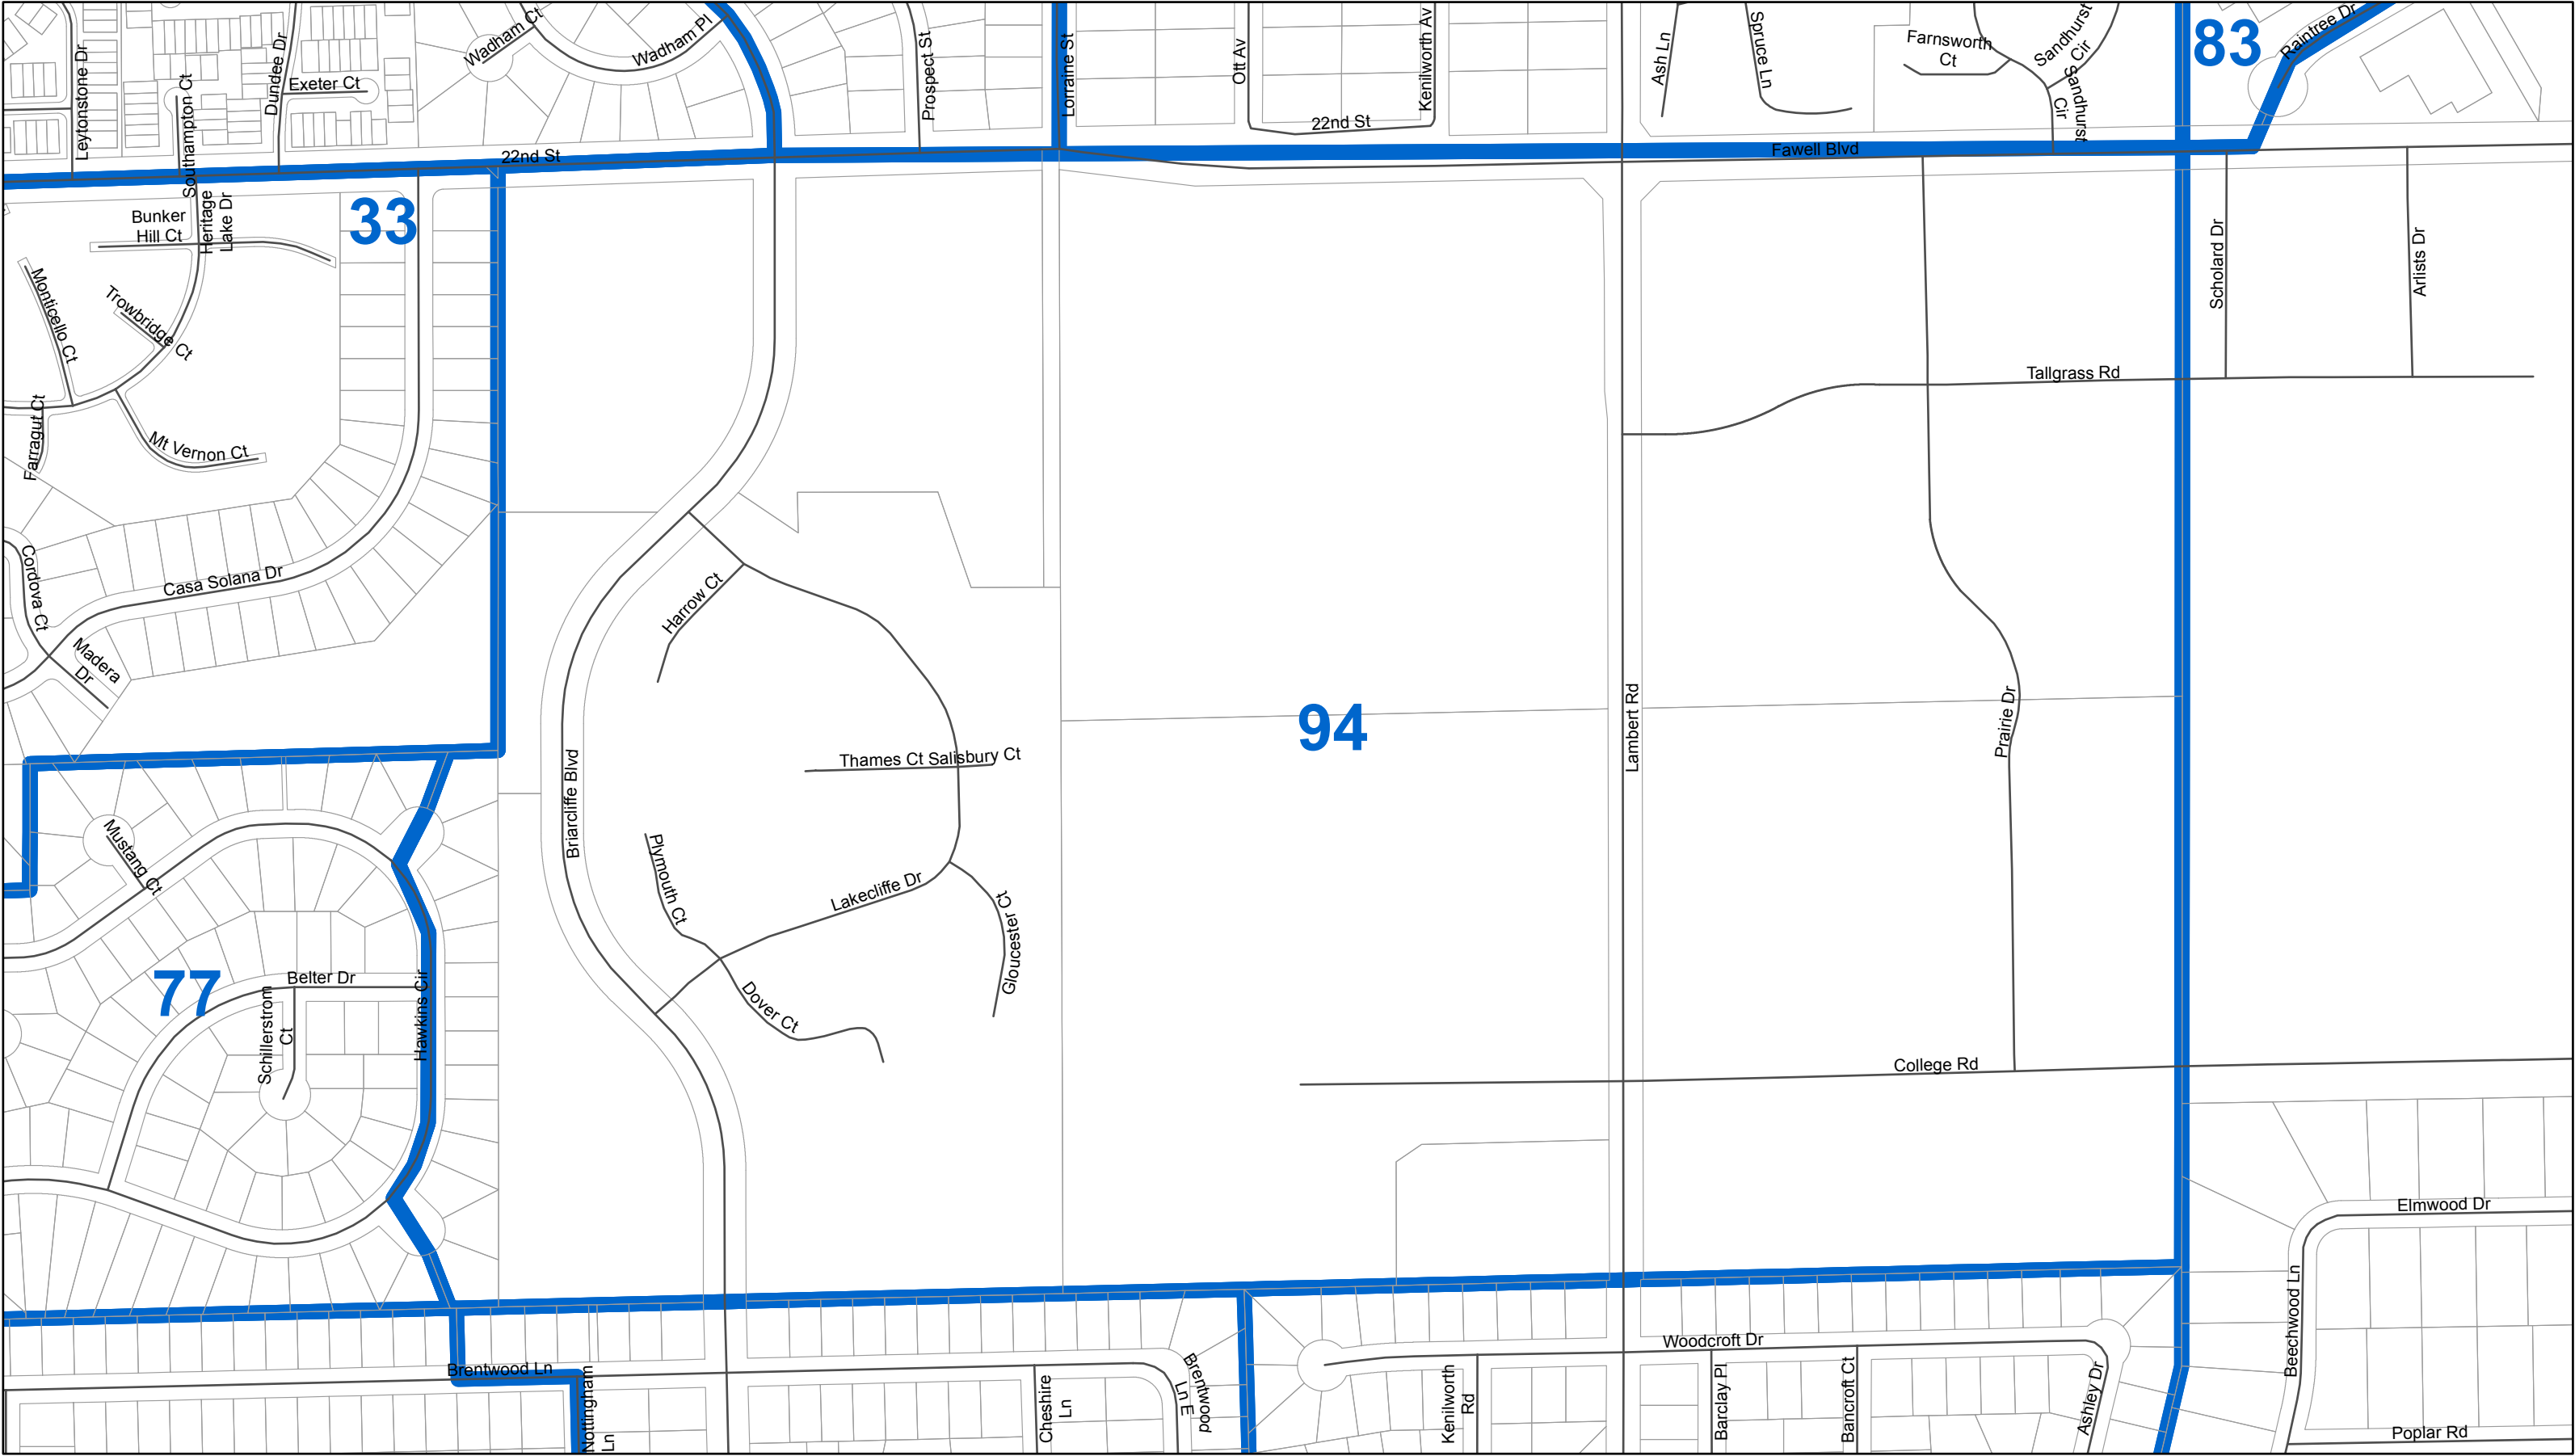

Milton 94

DuPage County Election Commission

Cathy Terrill
Chairperson

James S. Lowe
Vice Chair

John J Boske
Secretary

Joseph Sobecki
Executive Director

August 11, 2017
DISCLAIMER: The accuracy of this map is limited to quality of data contained in other public records. This is not a substitute for an actual field survey or field investigation.