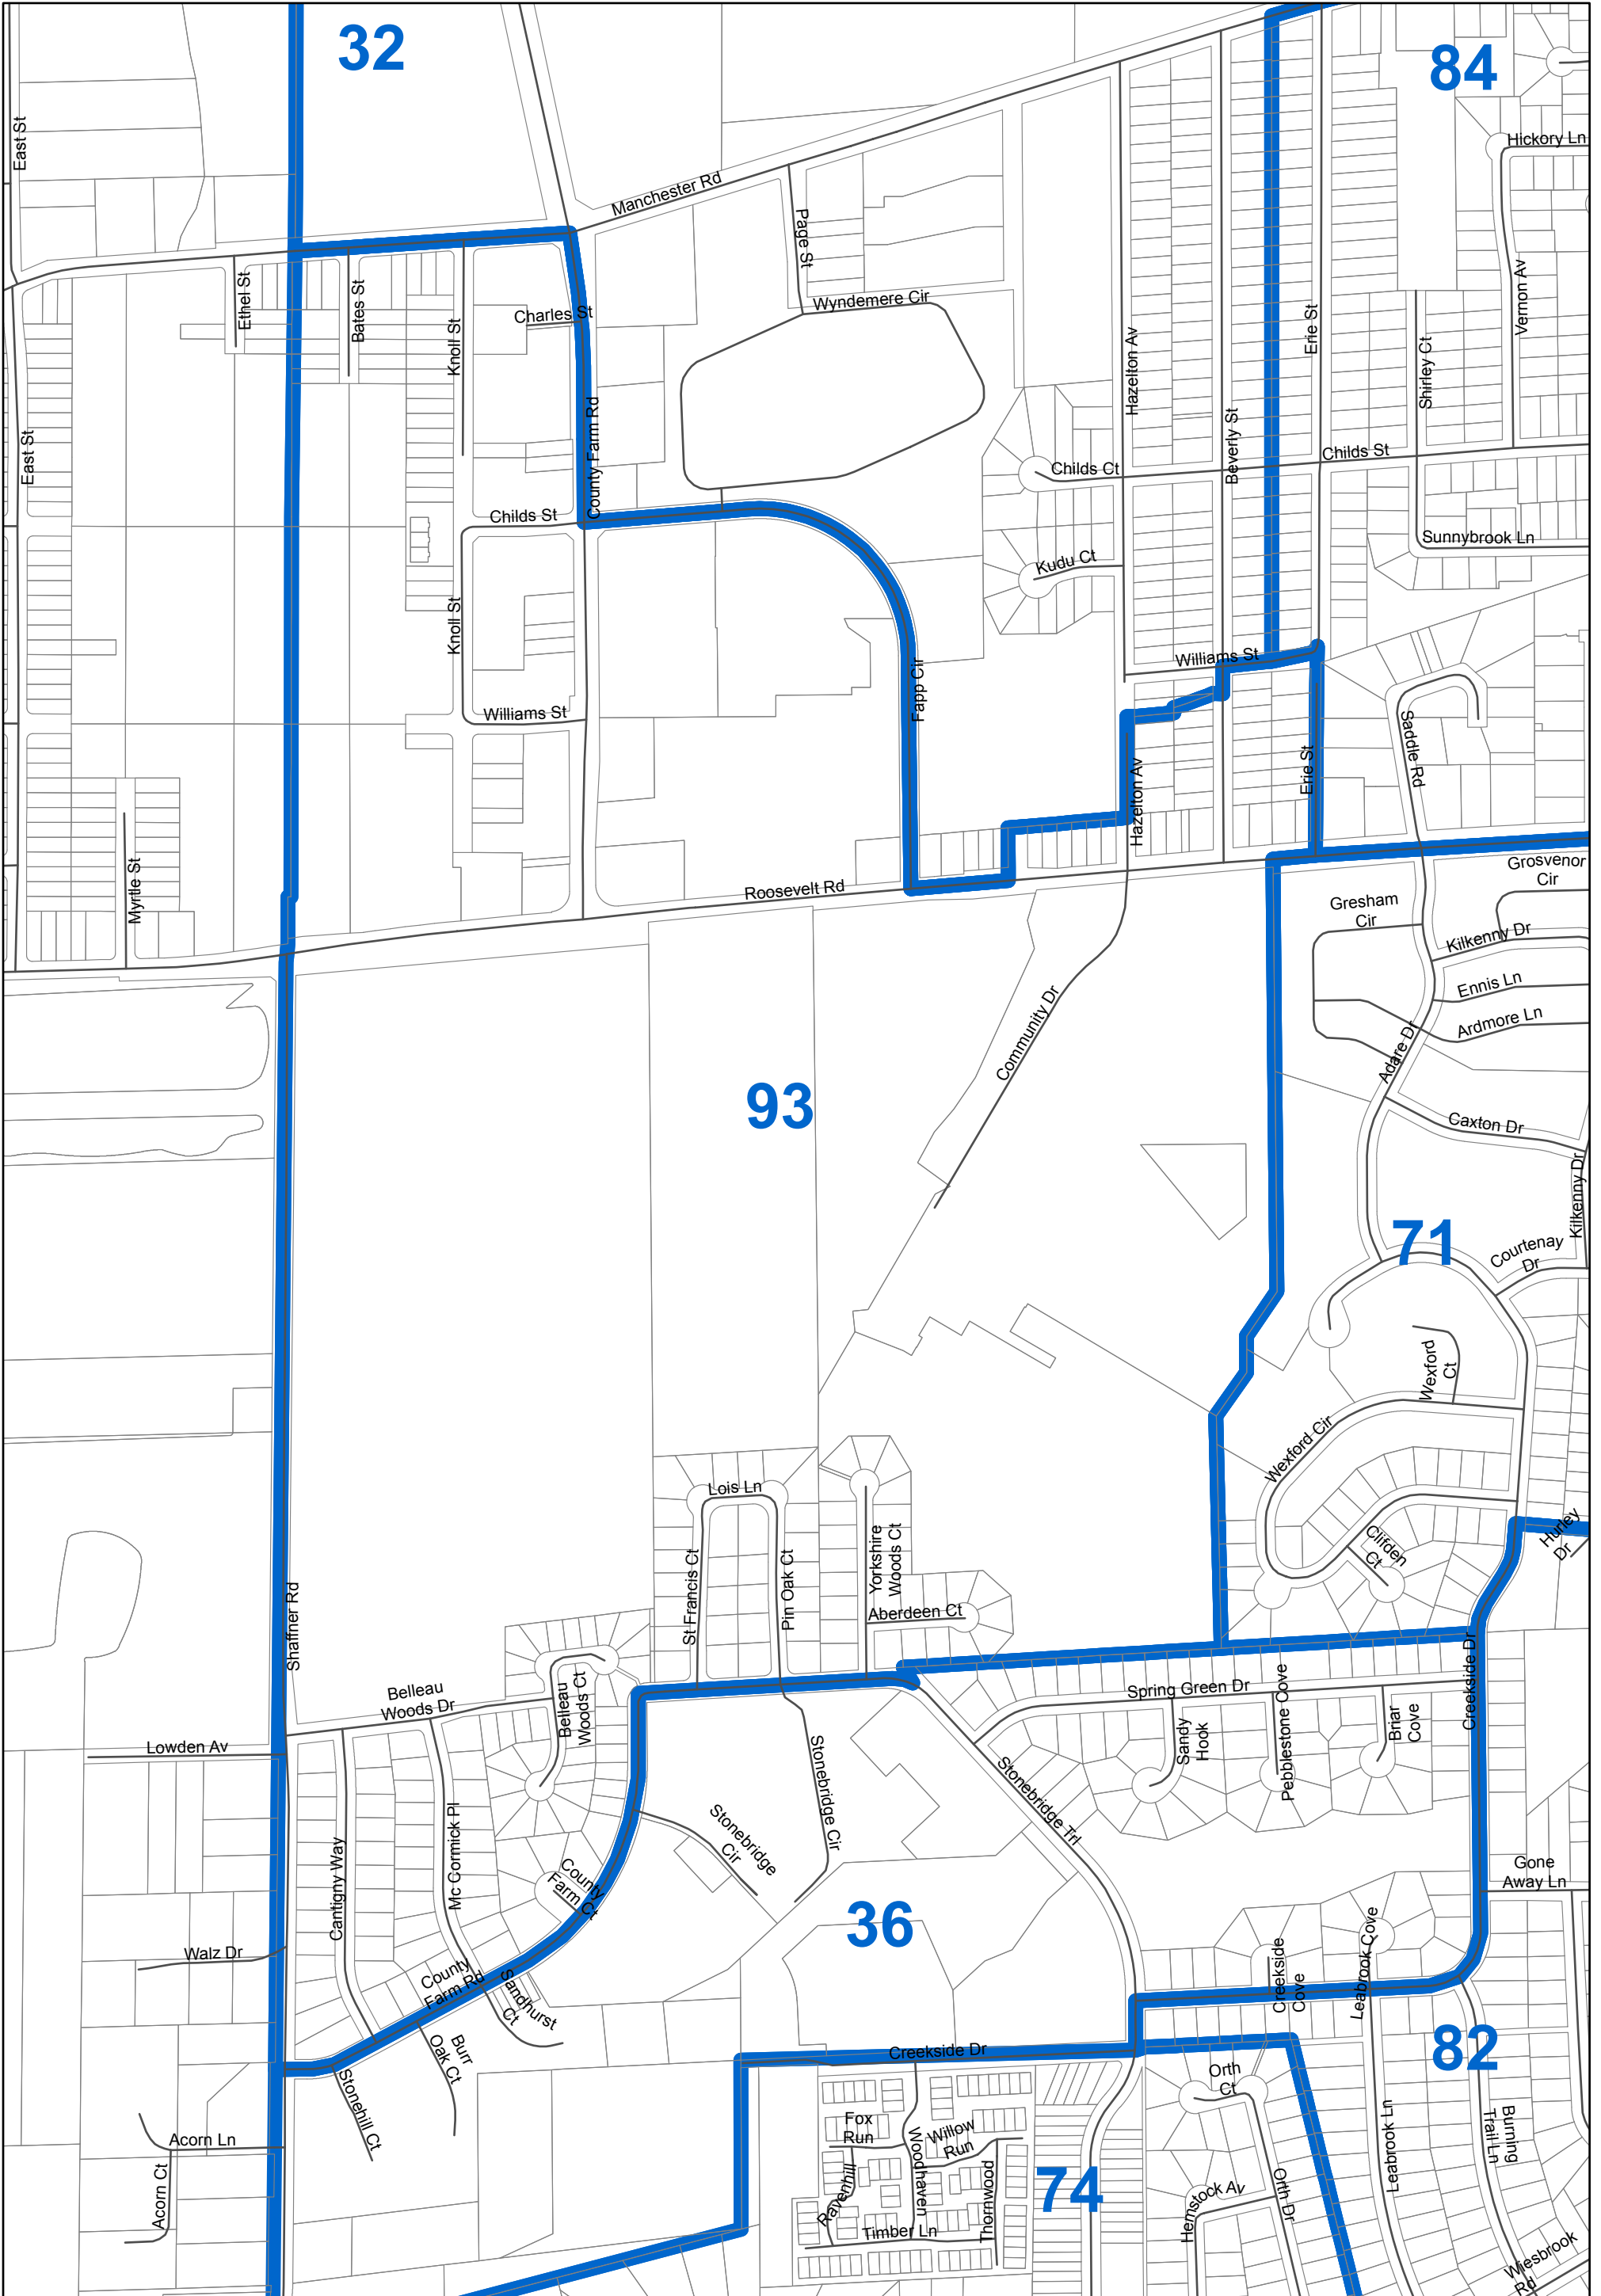

Milton 93

DuPage County Election Commission

Cathy Terrill
Chairperson

James S. Lowe
Vice Chair

John J Boske
Secretary

Joseph Sobecki
Executive Director

August 11, 2017

DISCLAIMER: The accuracy of this map is limited to quality of data contained in other public records. This is not a substitute for an actual field survey or field investigation.