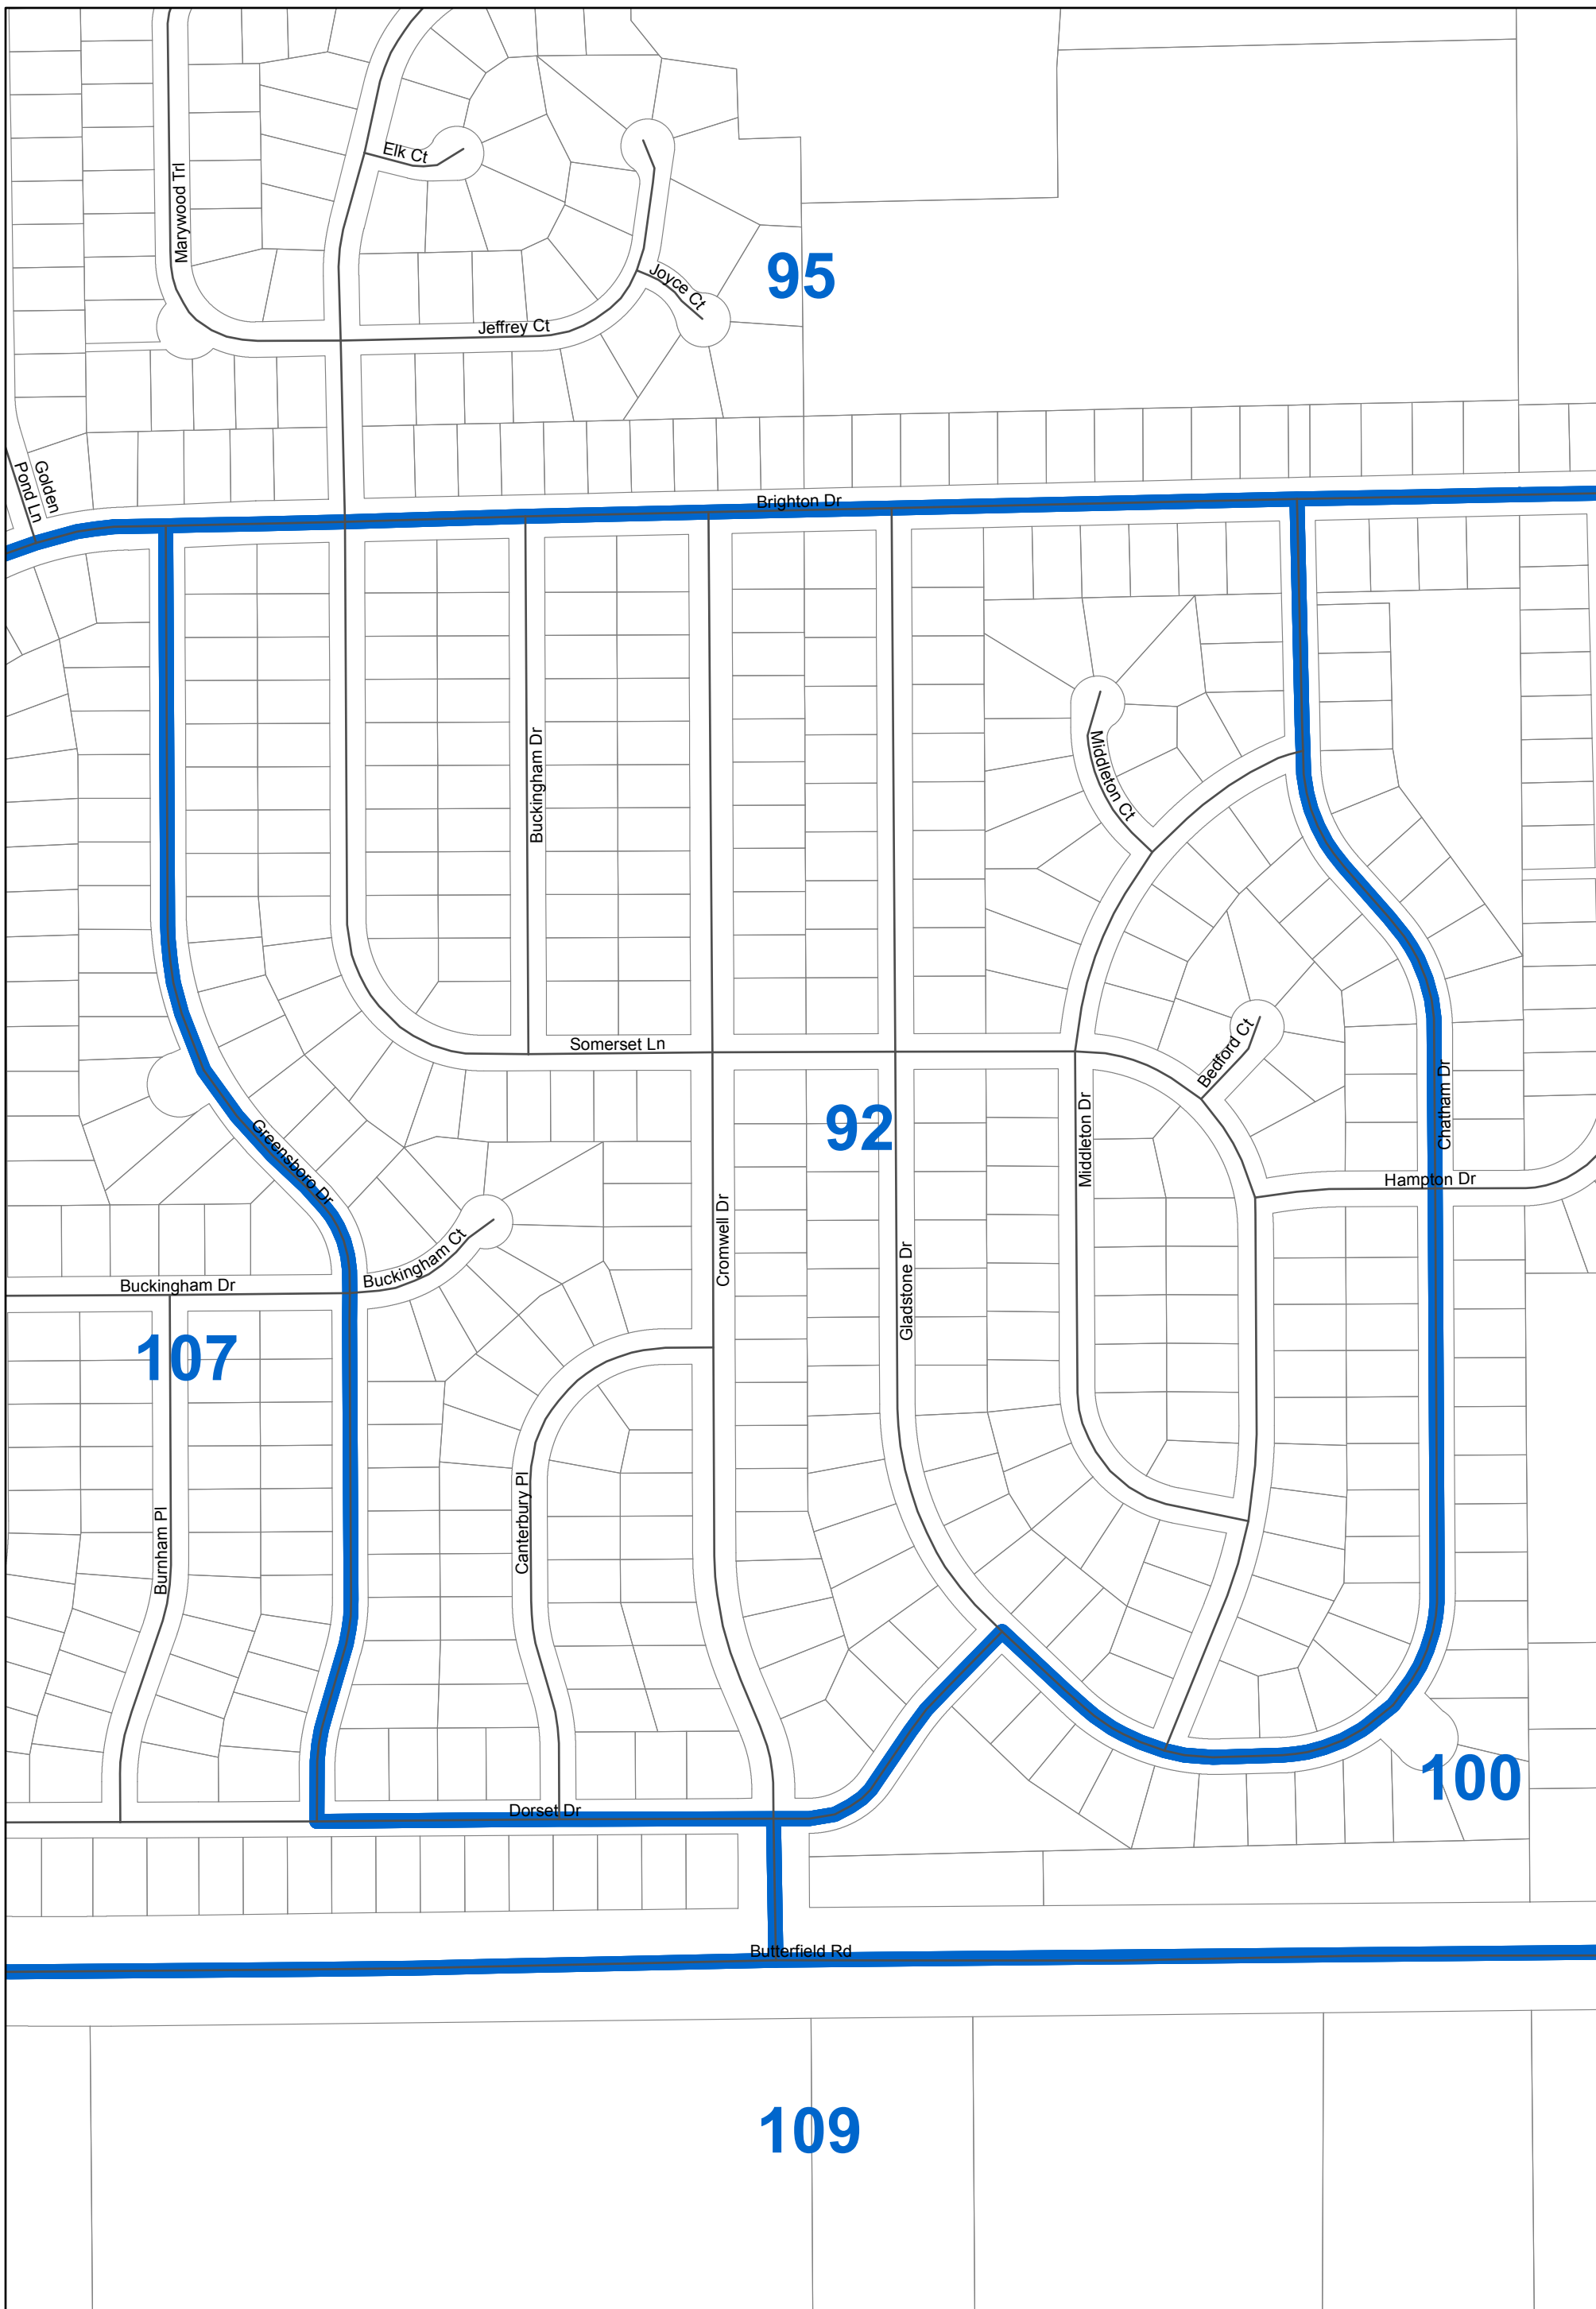

Milton 92

DuPage County Election Commission

Cathy Terrill
Chairperson

James S. Lowe
Vice Chair

John J Boske
Secretary

Joseph Sobecki
Executive Director

August 11, 2017
DISCLAIMER: The accuracy of this map is limited to quality of data contained in other public records. This is not a substitute for an actual field survey or field investigation.