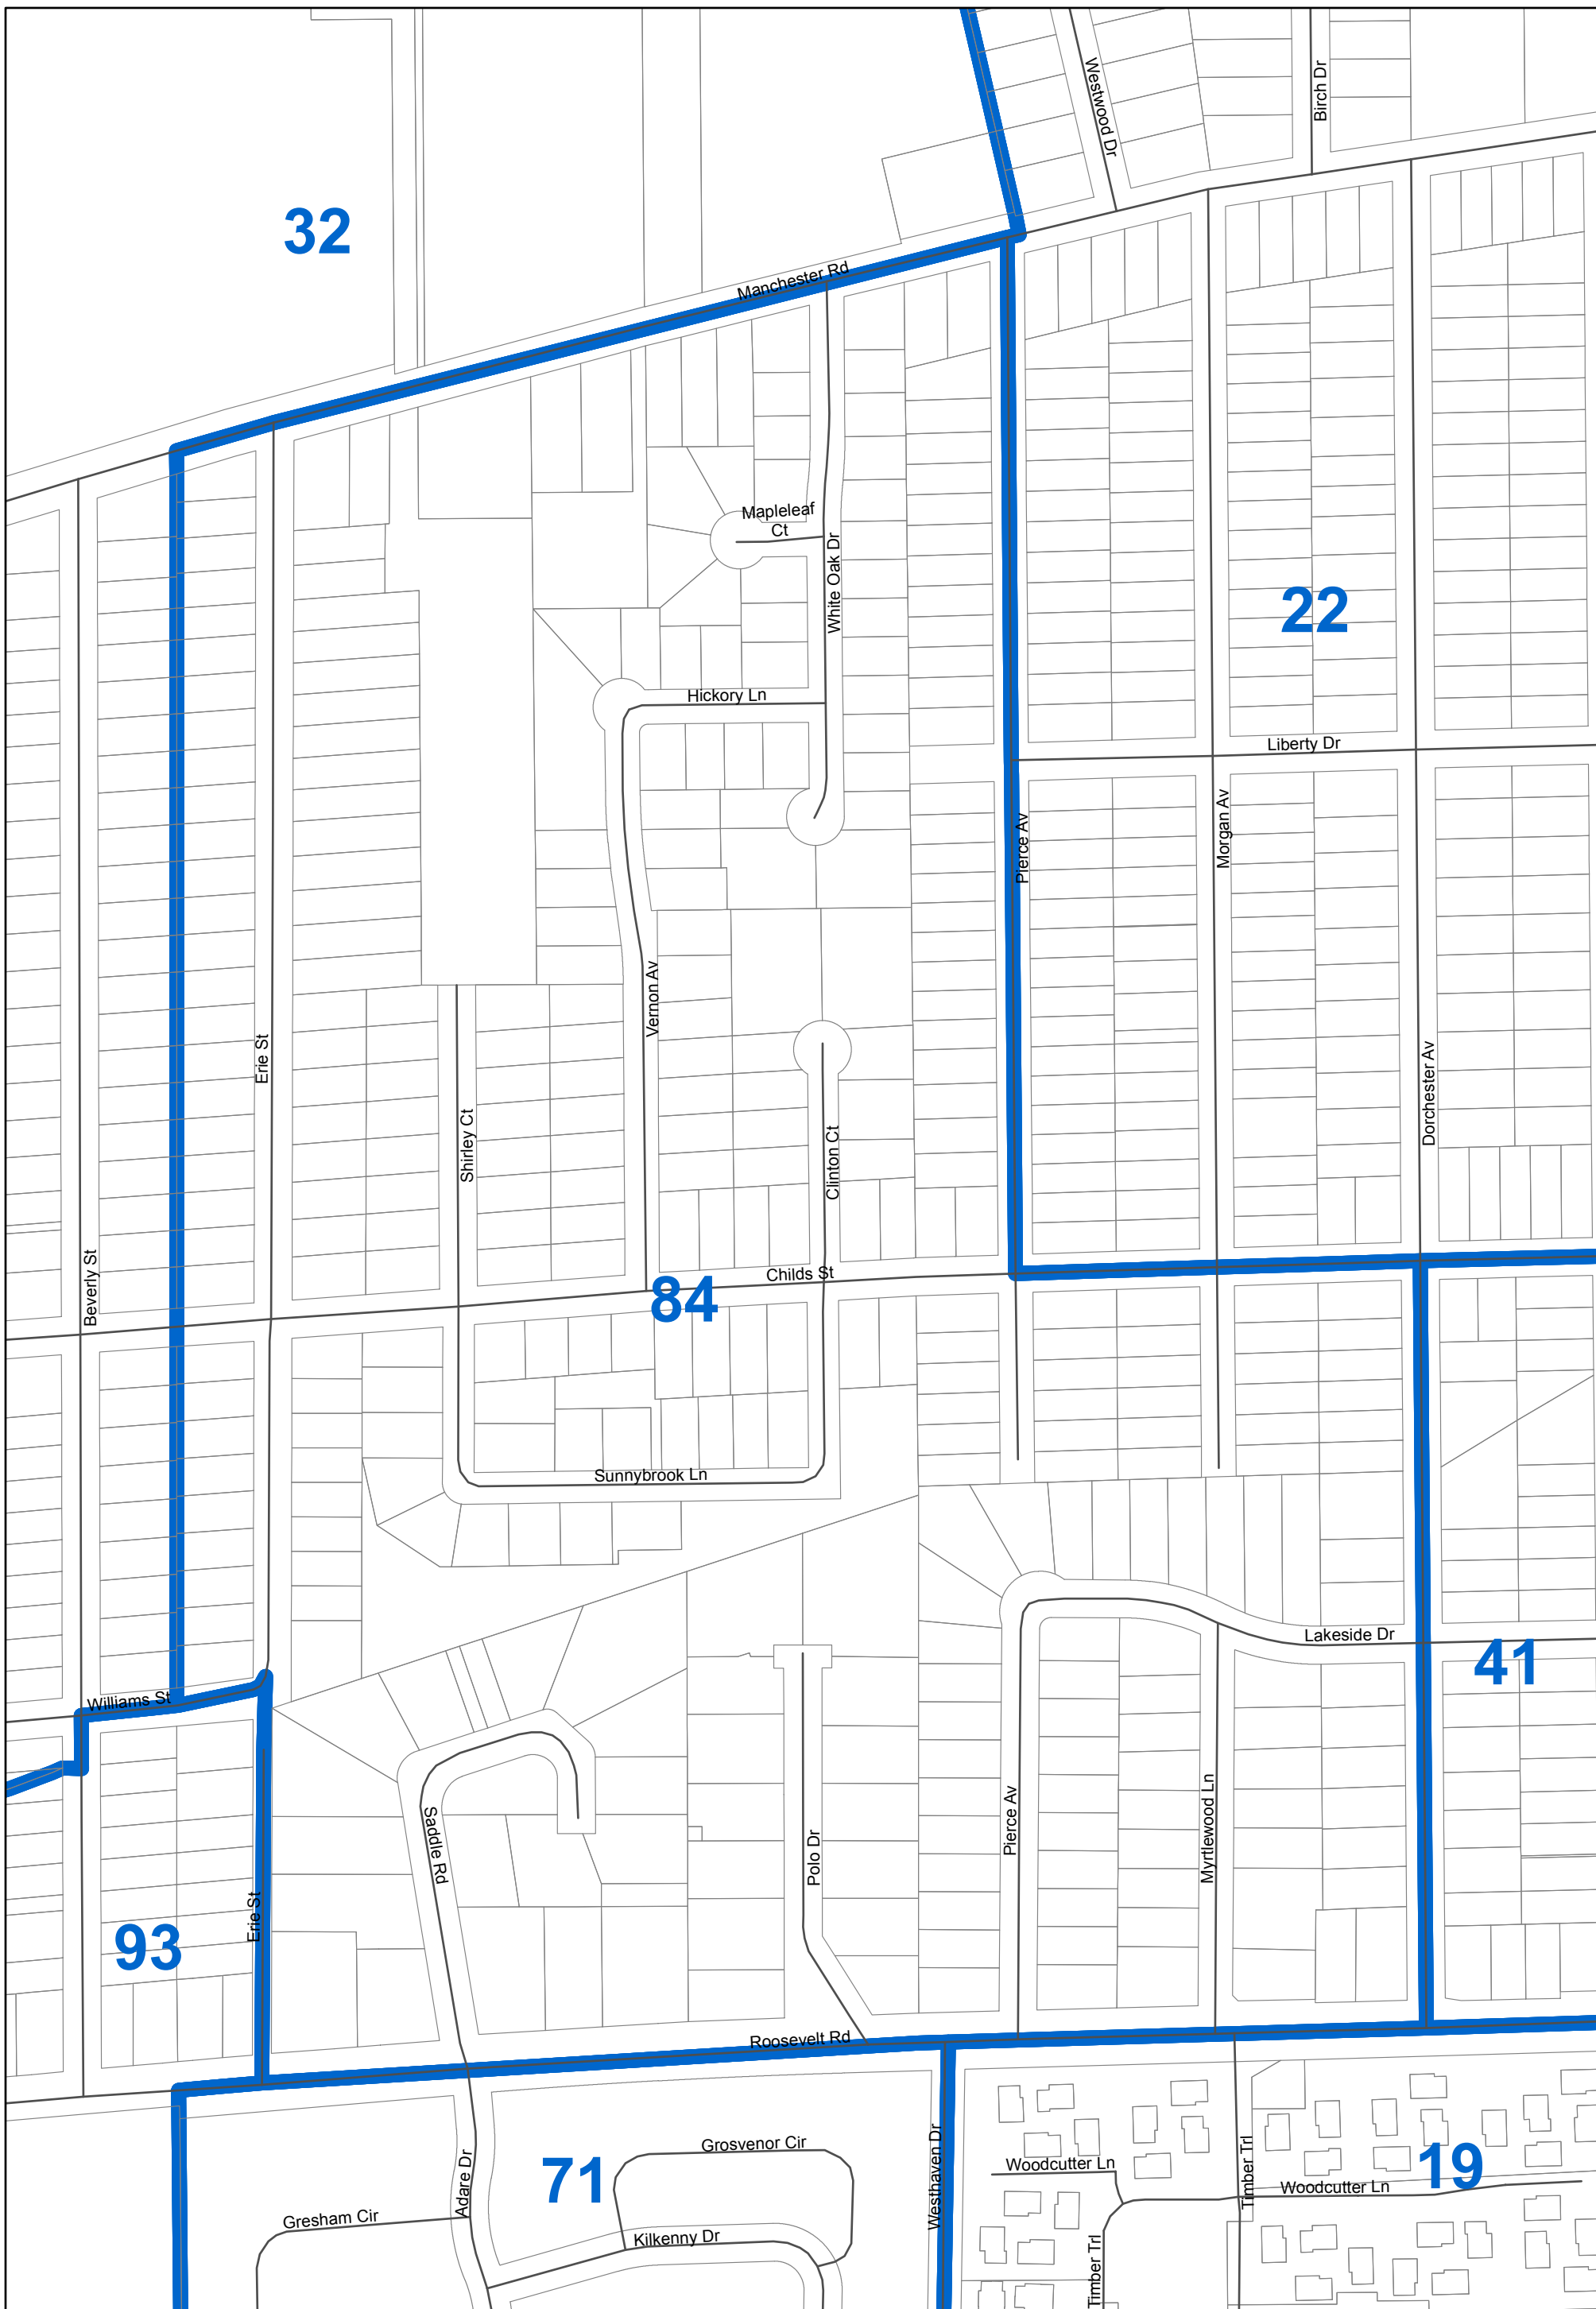

Milton 84

DuPage County Election Commission

Cathy Terrill
Chairperson

James S. Lowe
Vice Chair

John J Boske
Secretary

Joseph Sobecki
Executive Director

August 11, 2017
DISCLAIMER: The accuracy of this map is limited to quality of data contained in other public records. This is not a substitute for an actual field survey or field investigation.