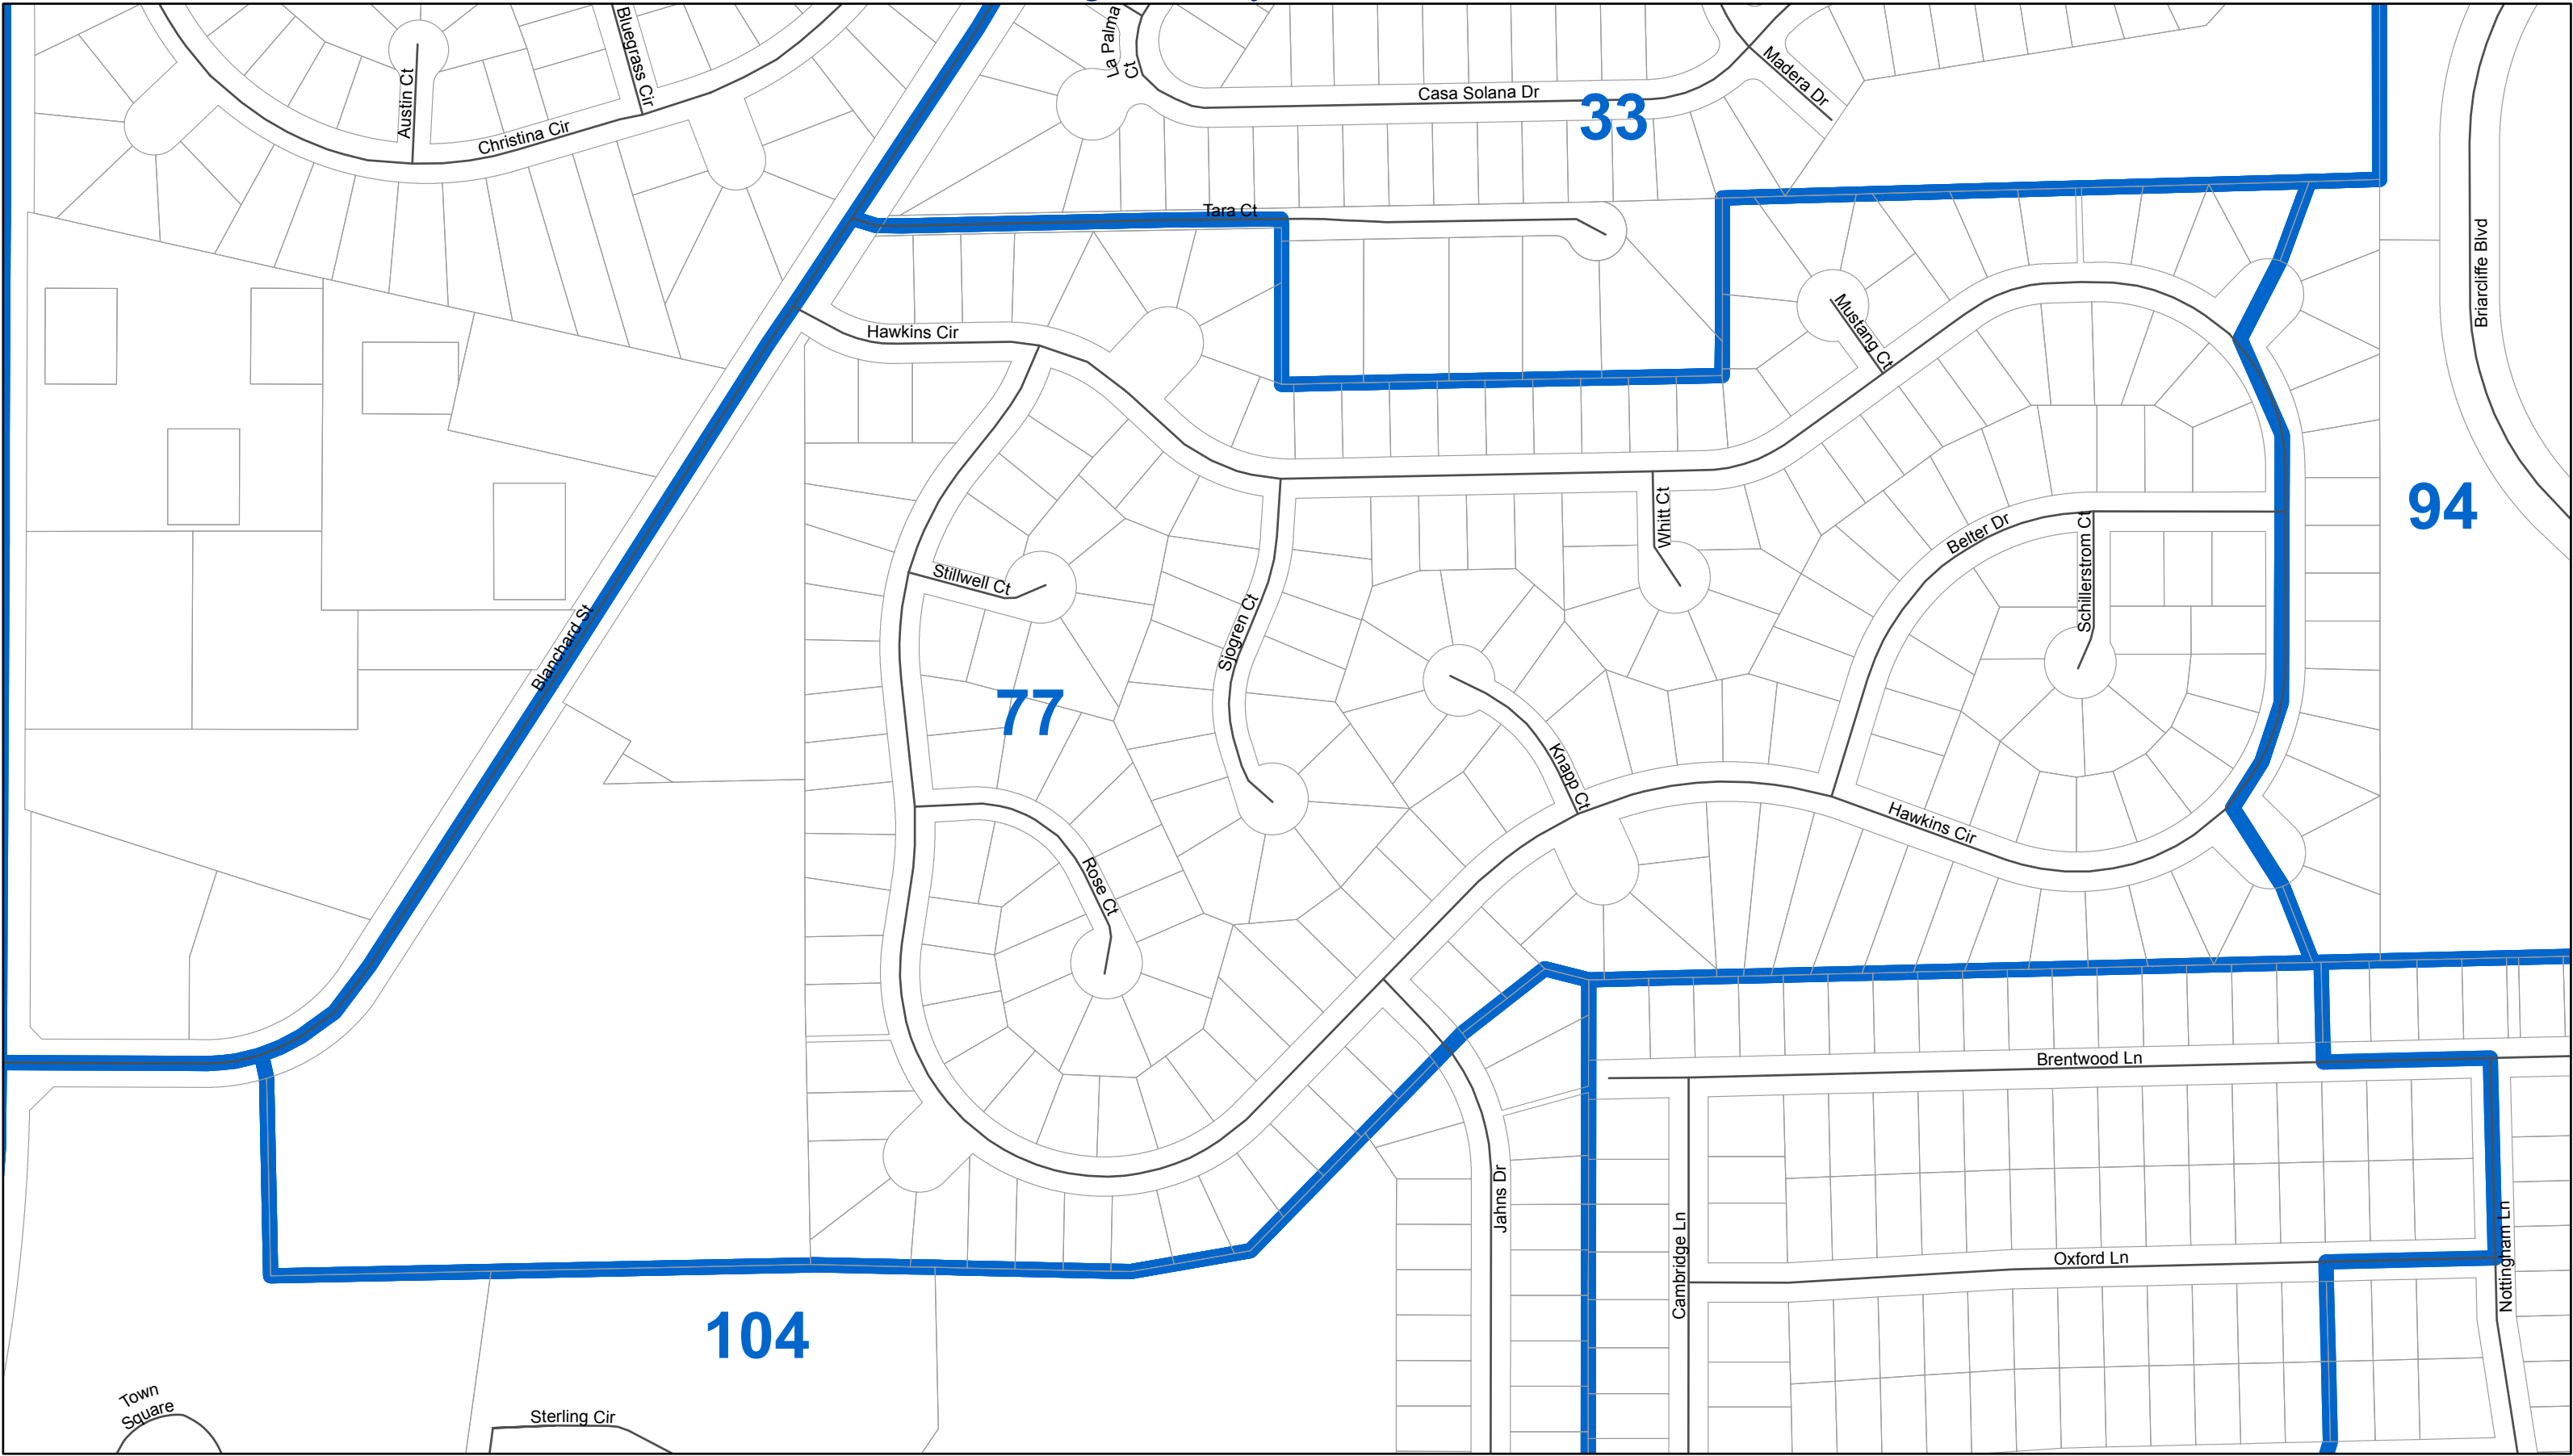

Milton 77

DuPage County Election Commission

Cathy Terrill
Chairperson

James S. Lowe
Vice Chair

John J Boske
Secretary

Joseph Sobecki
Executive Director

August 11, 2017
DISCLAIMER: The accuracy of this map is limited to quality of data contained in other public records. This is not a substitute for an actual field survey or field investigation.