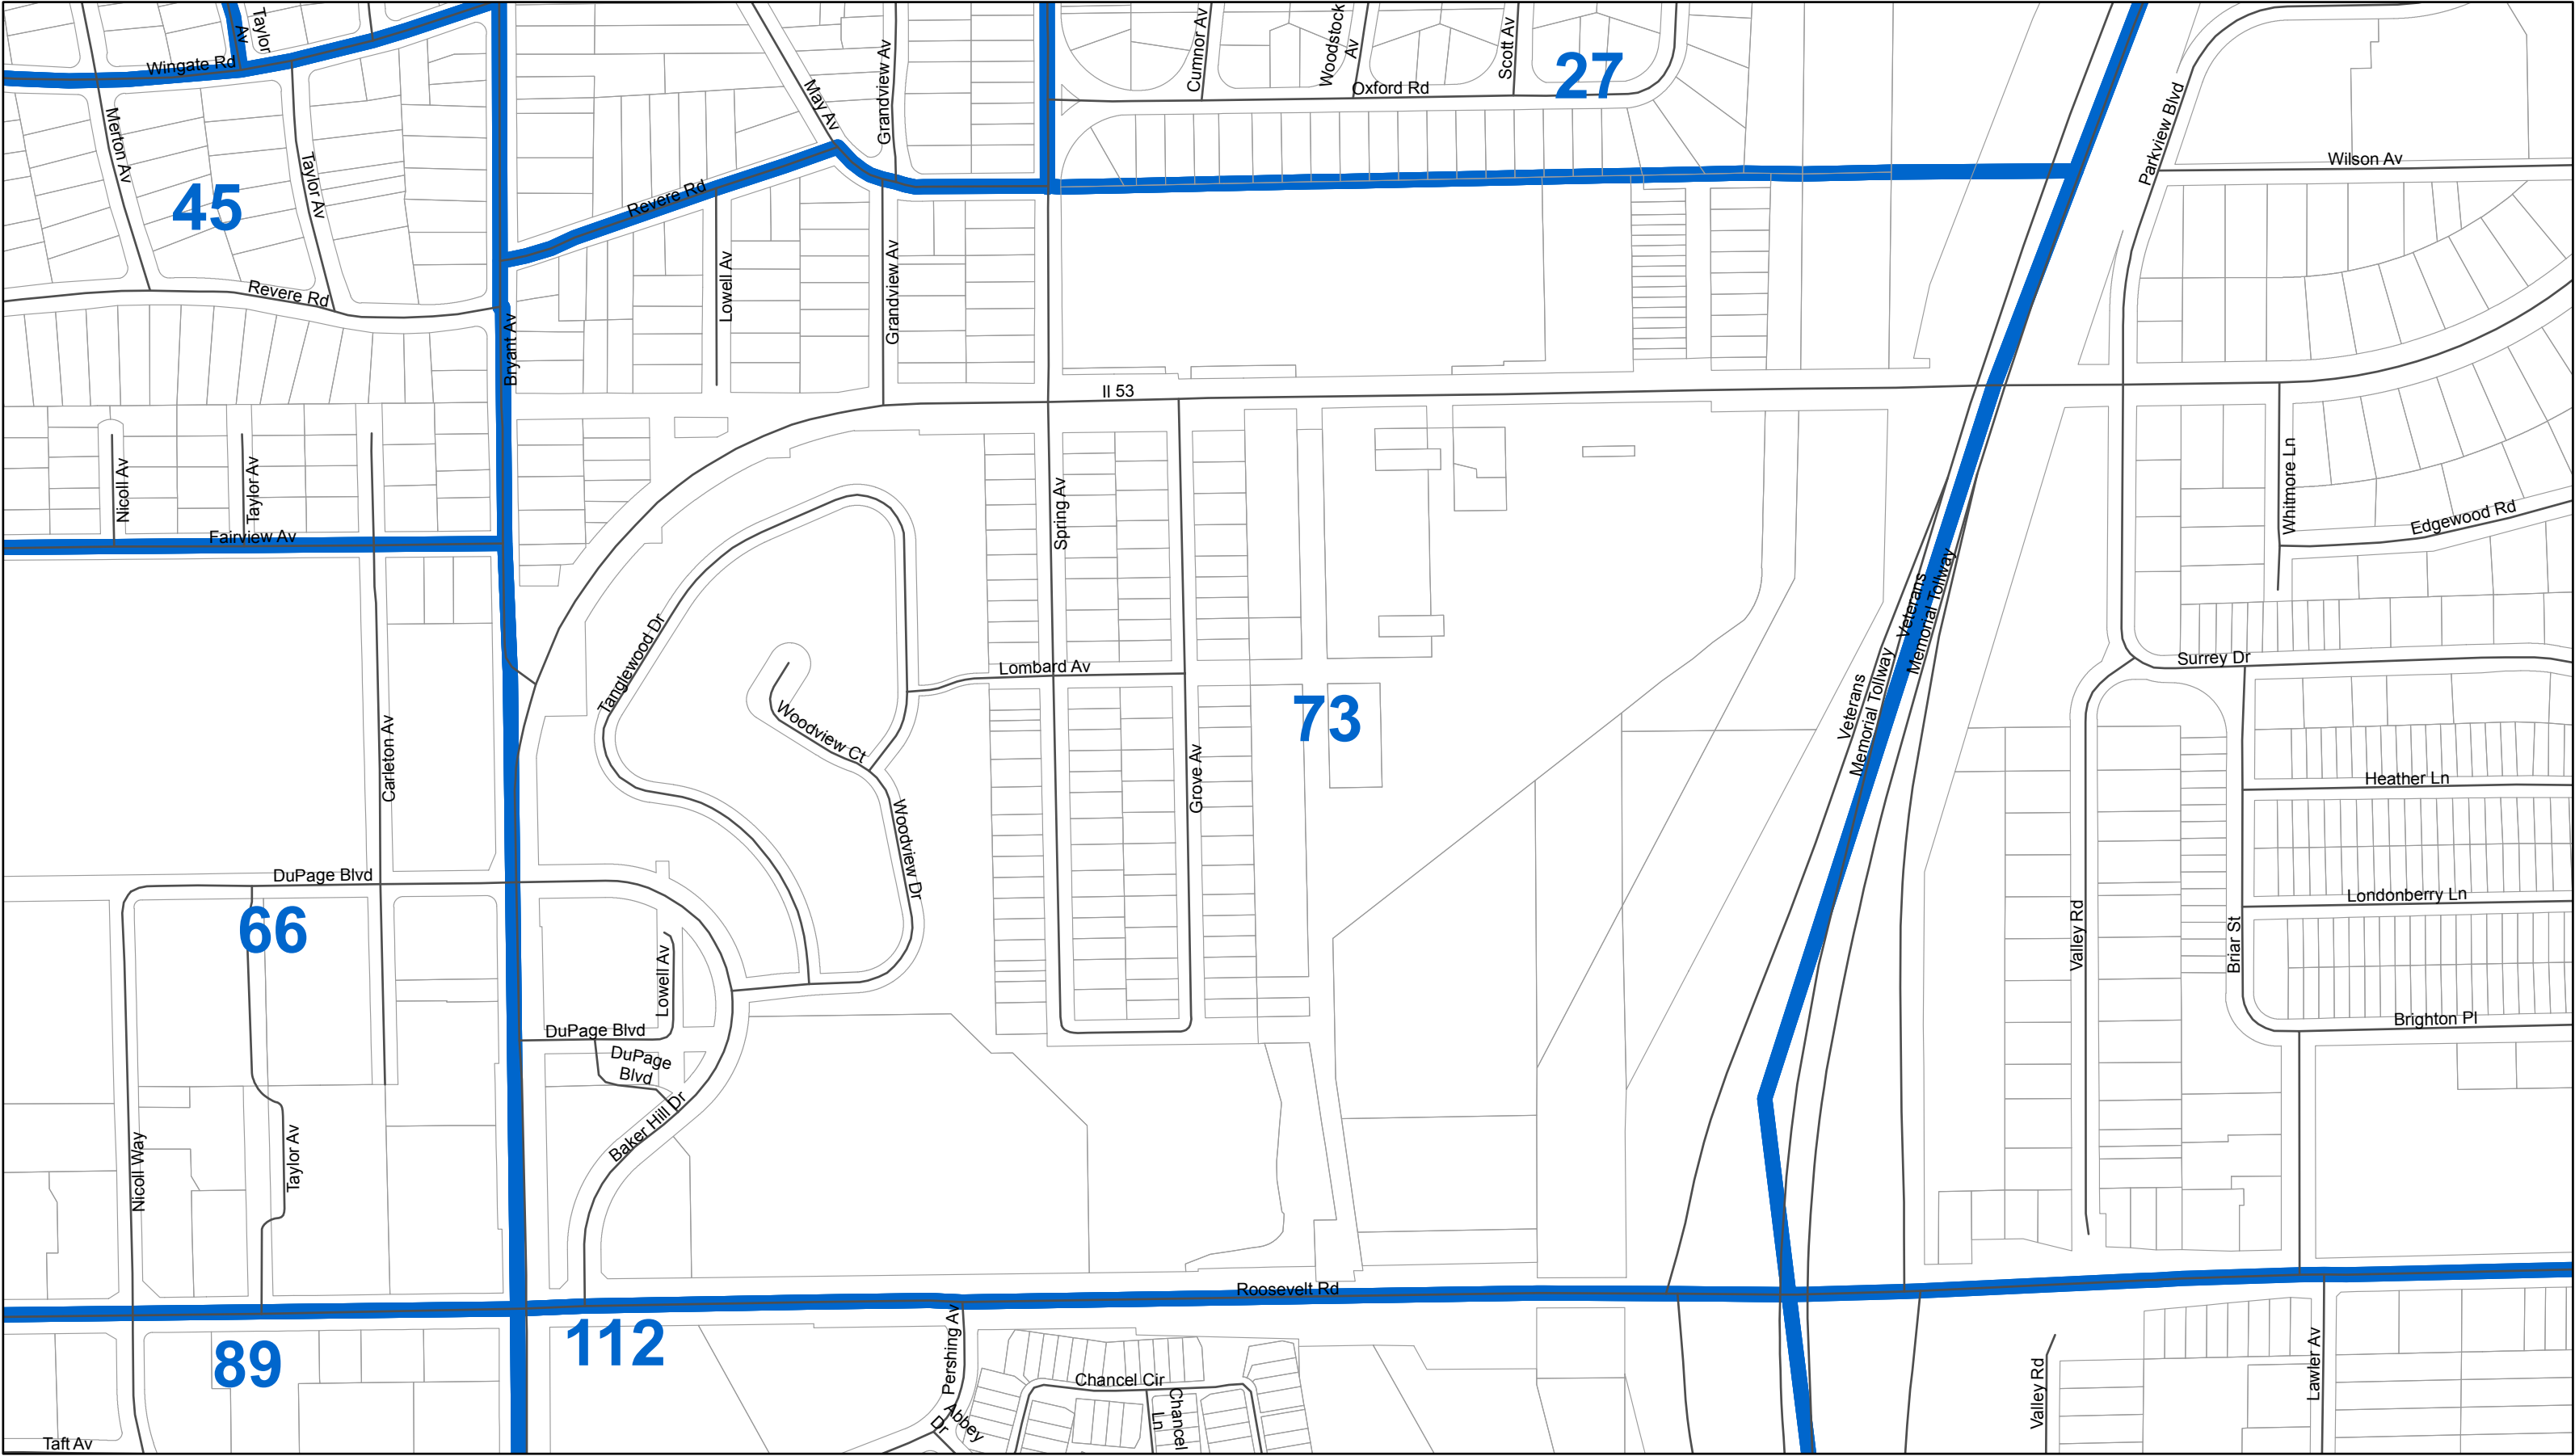

Milton 73

DuPage County Election Commission

Cathy Terrill
Chairperson

James S. Lowe
Vice Chair

John J Boske
Secretary

Joseph Sobecki
Executive Director

August 11, 2017
DISCLAIMER: The accuracy of this map is limited to quality of data contained in other public records. This is not a substitute for an actual field survey or field investigation.