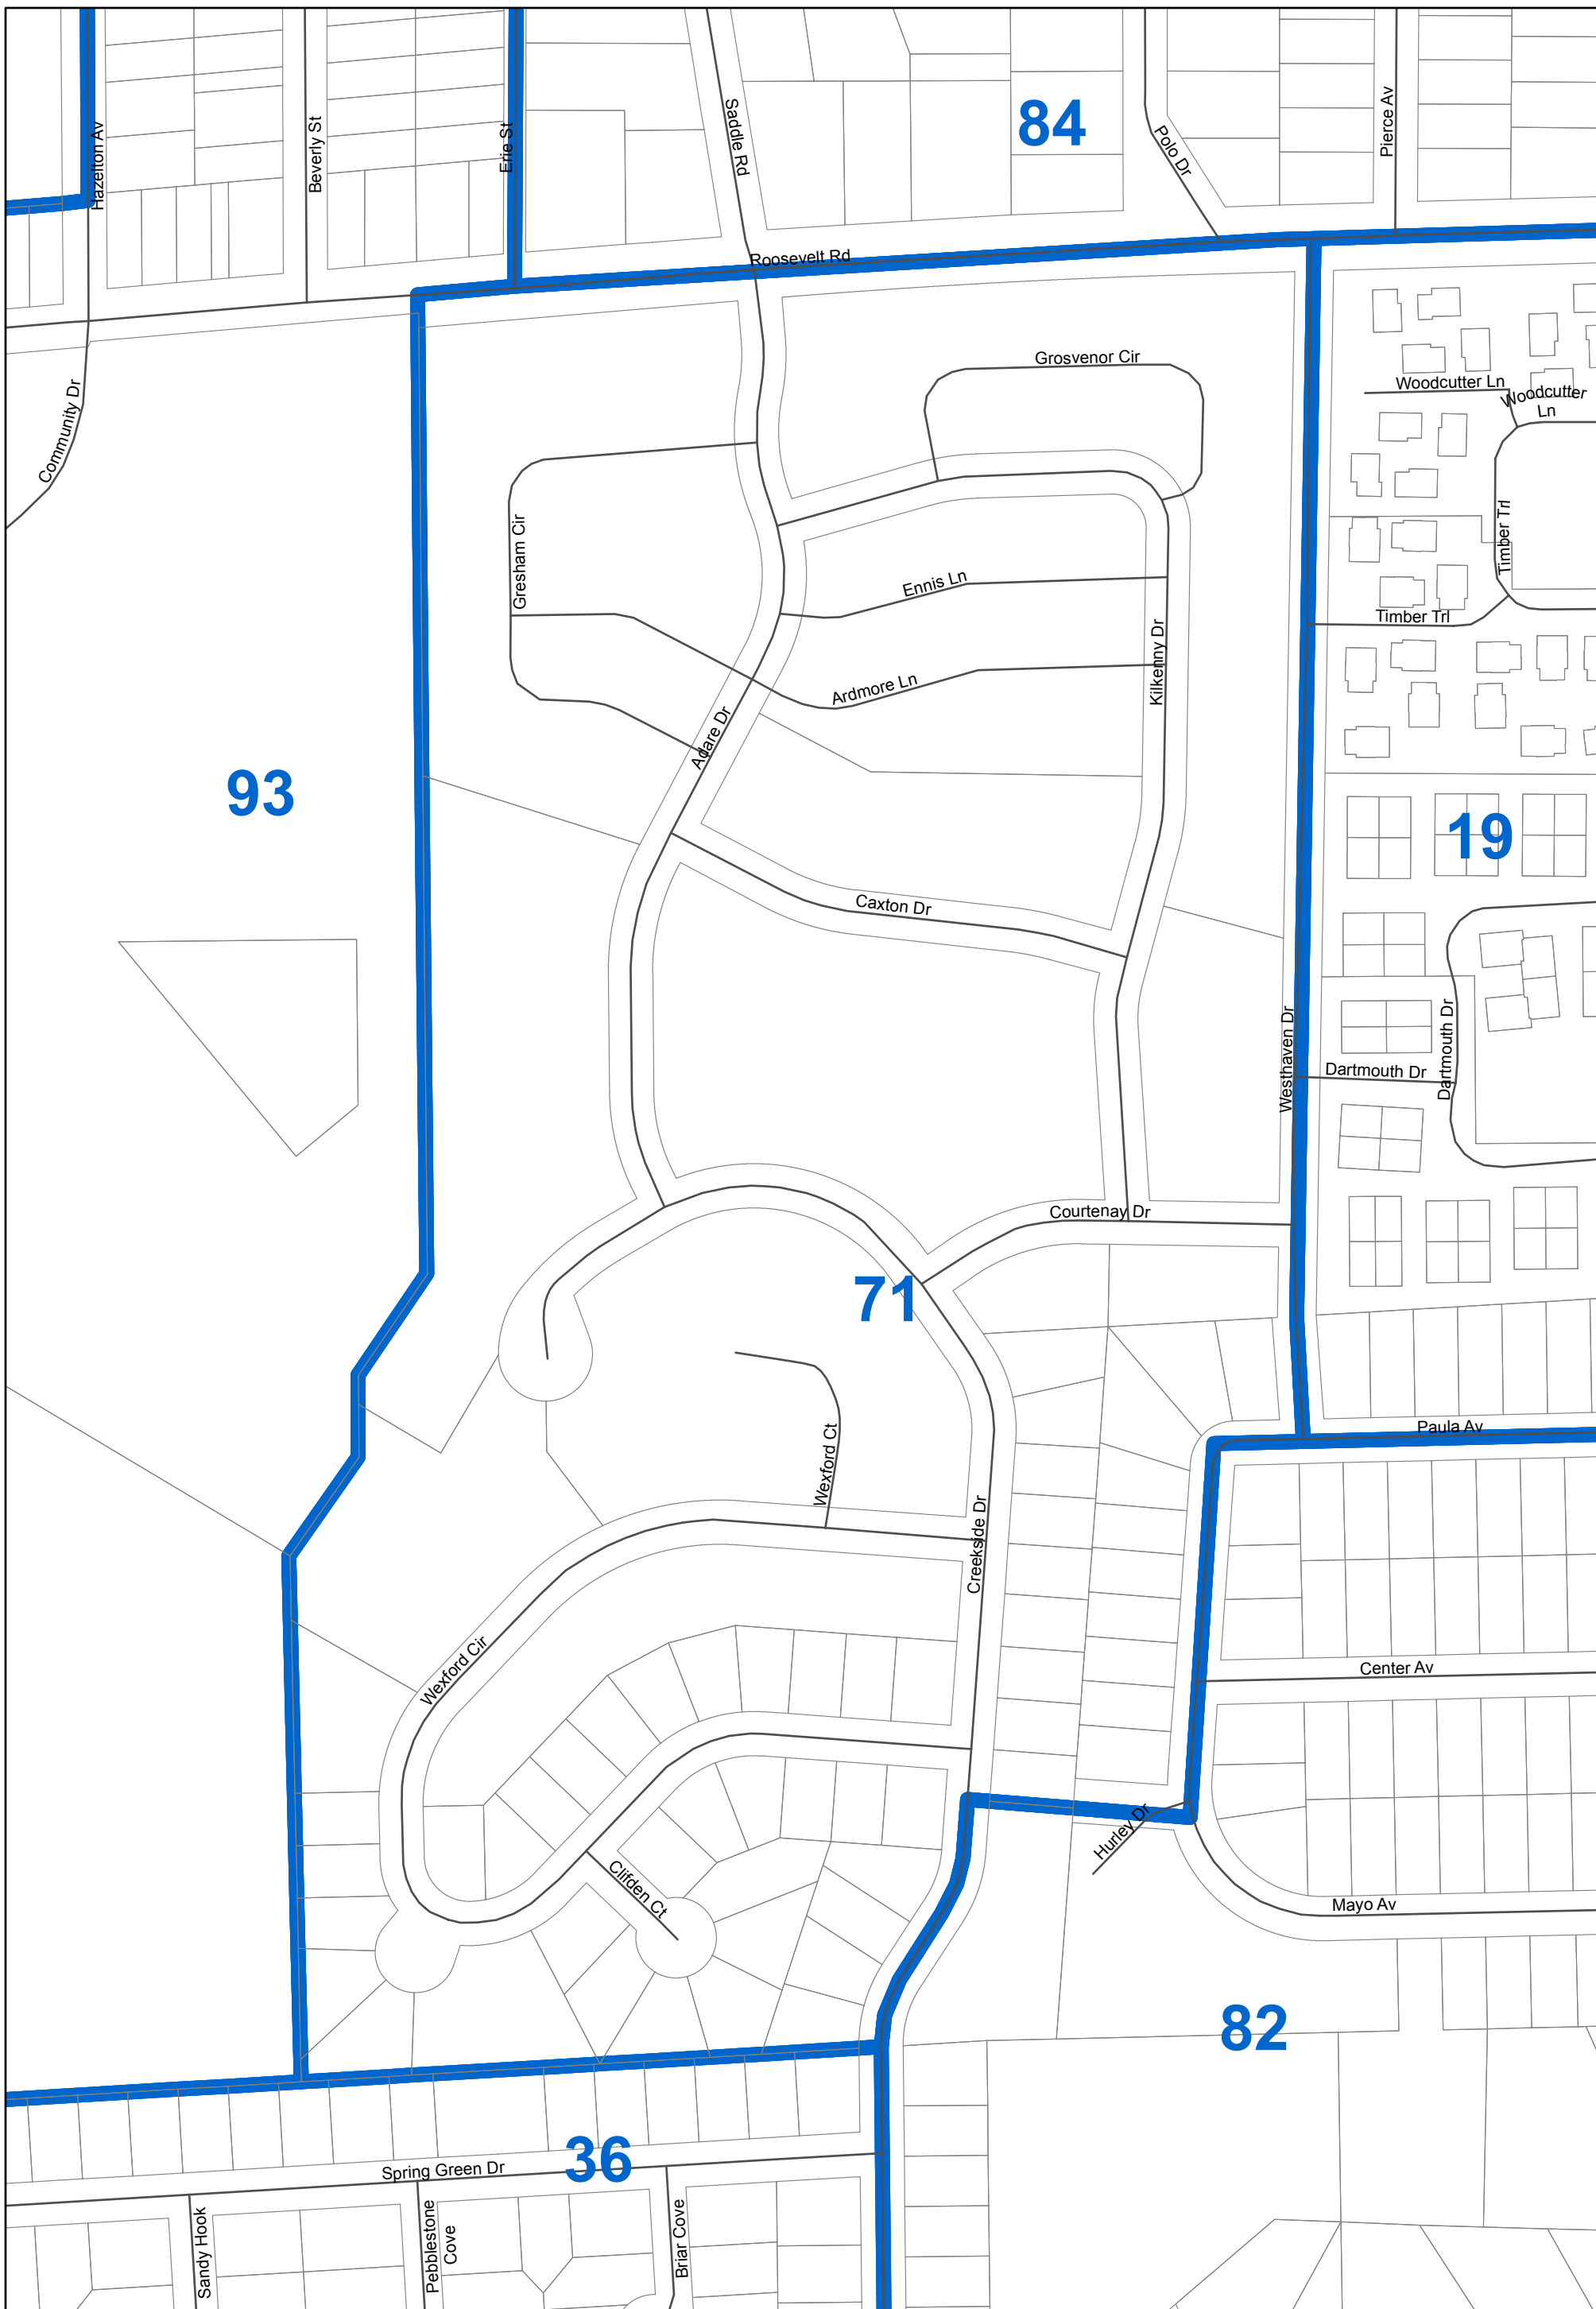

Milton 71

DuPage County Election Commission

Cathy Terrill
Chairperson

James S. Lowe
Vice Chair

John J Boske
Secretary

Joseph Sobecki
Executive Director

August 11, 2017

DISCLAIMER: The accuracy of this map is limited to quality of data contained in other public records. This is not a substitute for an actual field survey or field investigation.