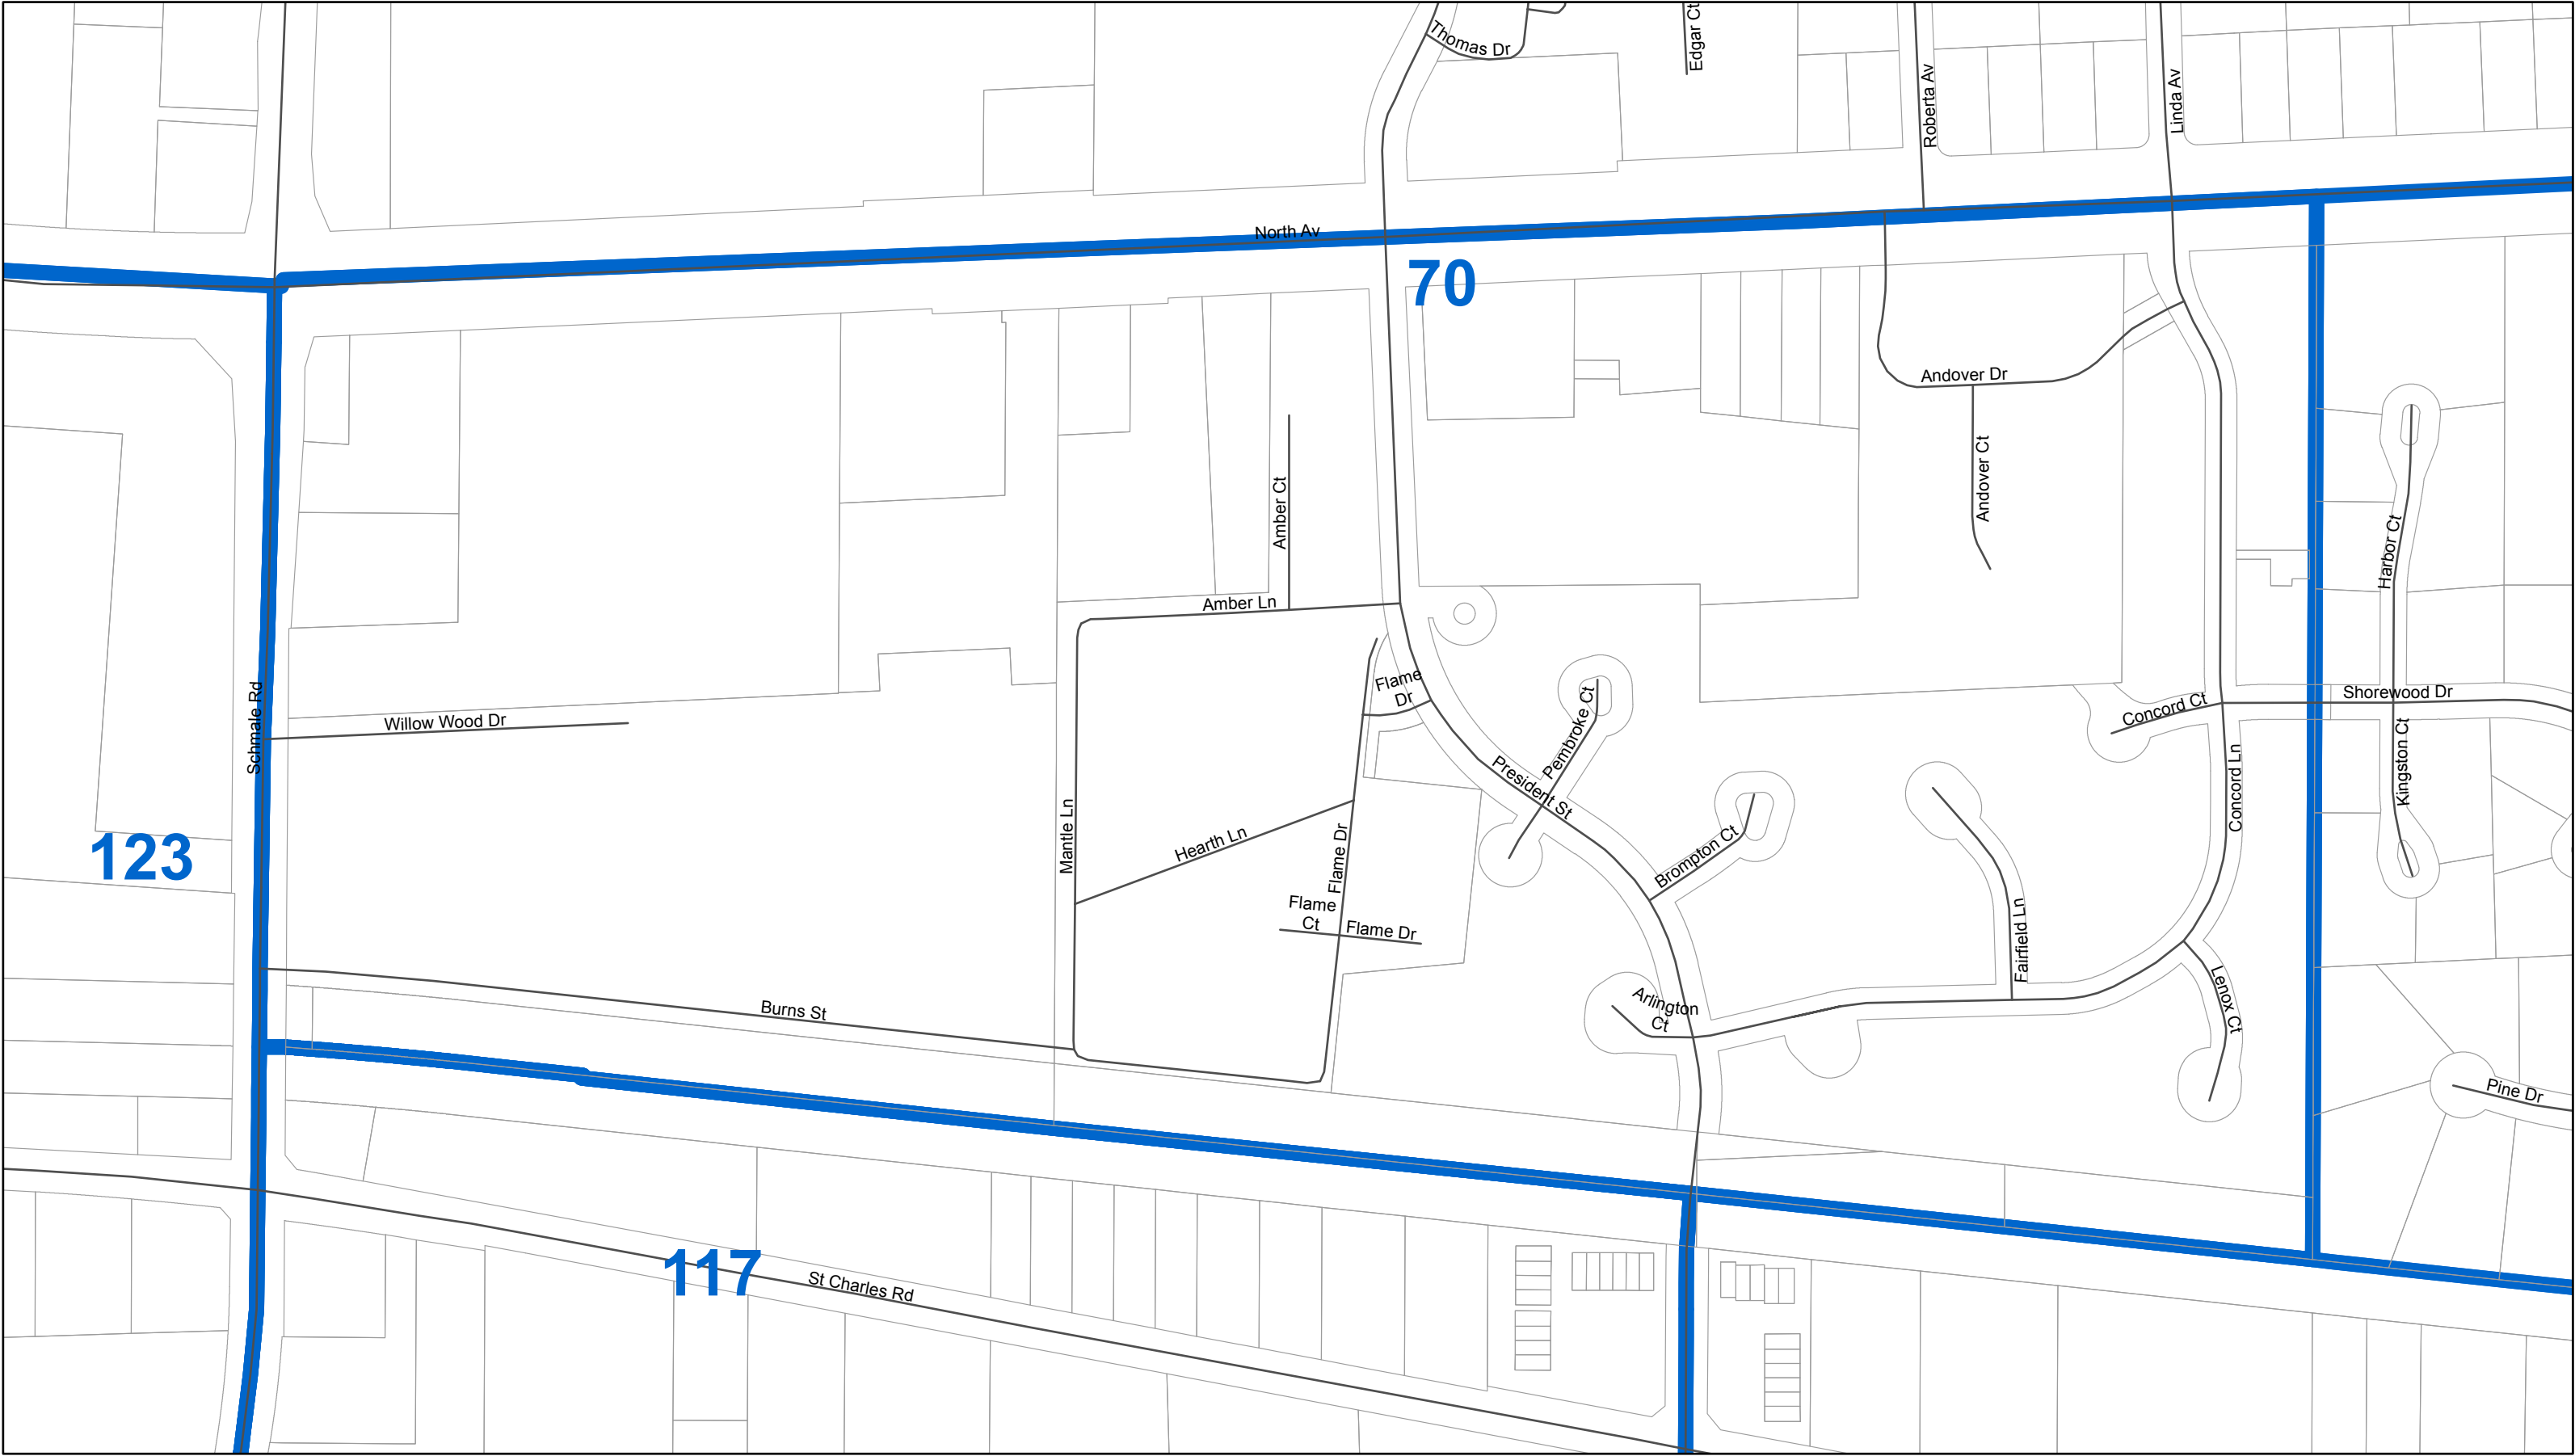

Milton 70

DuPage County Election Commission

Cathy Terrill
Chairperson

James S. Lowe
Vice Chair

John J Boske
Secretary

Joseph Sobecki
Executive Director

August 11, 2017
DISCLAIMER: The accuracy of this map is limited to quality of data contained in other public records. This is not a substitute for an actual field survey or field investigation.