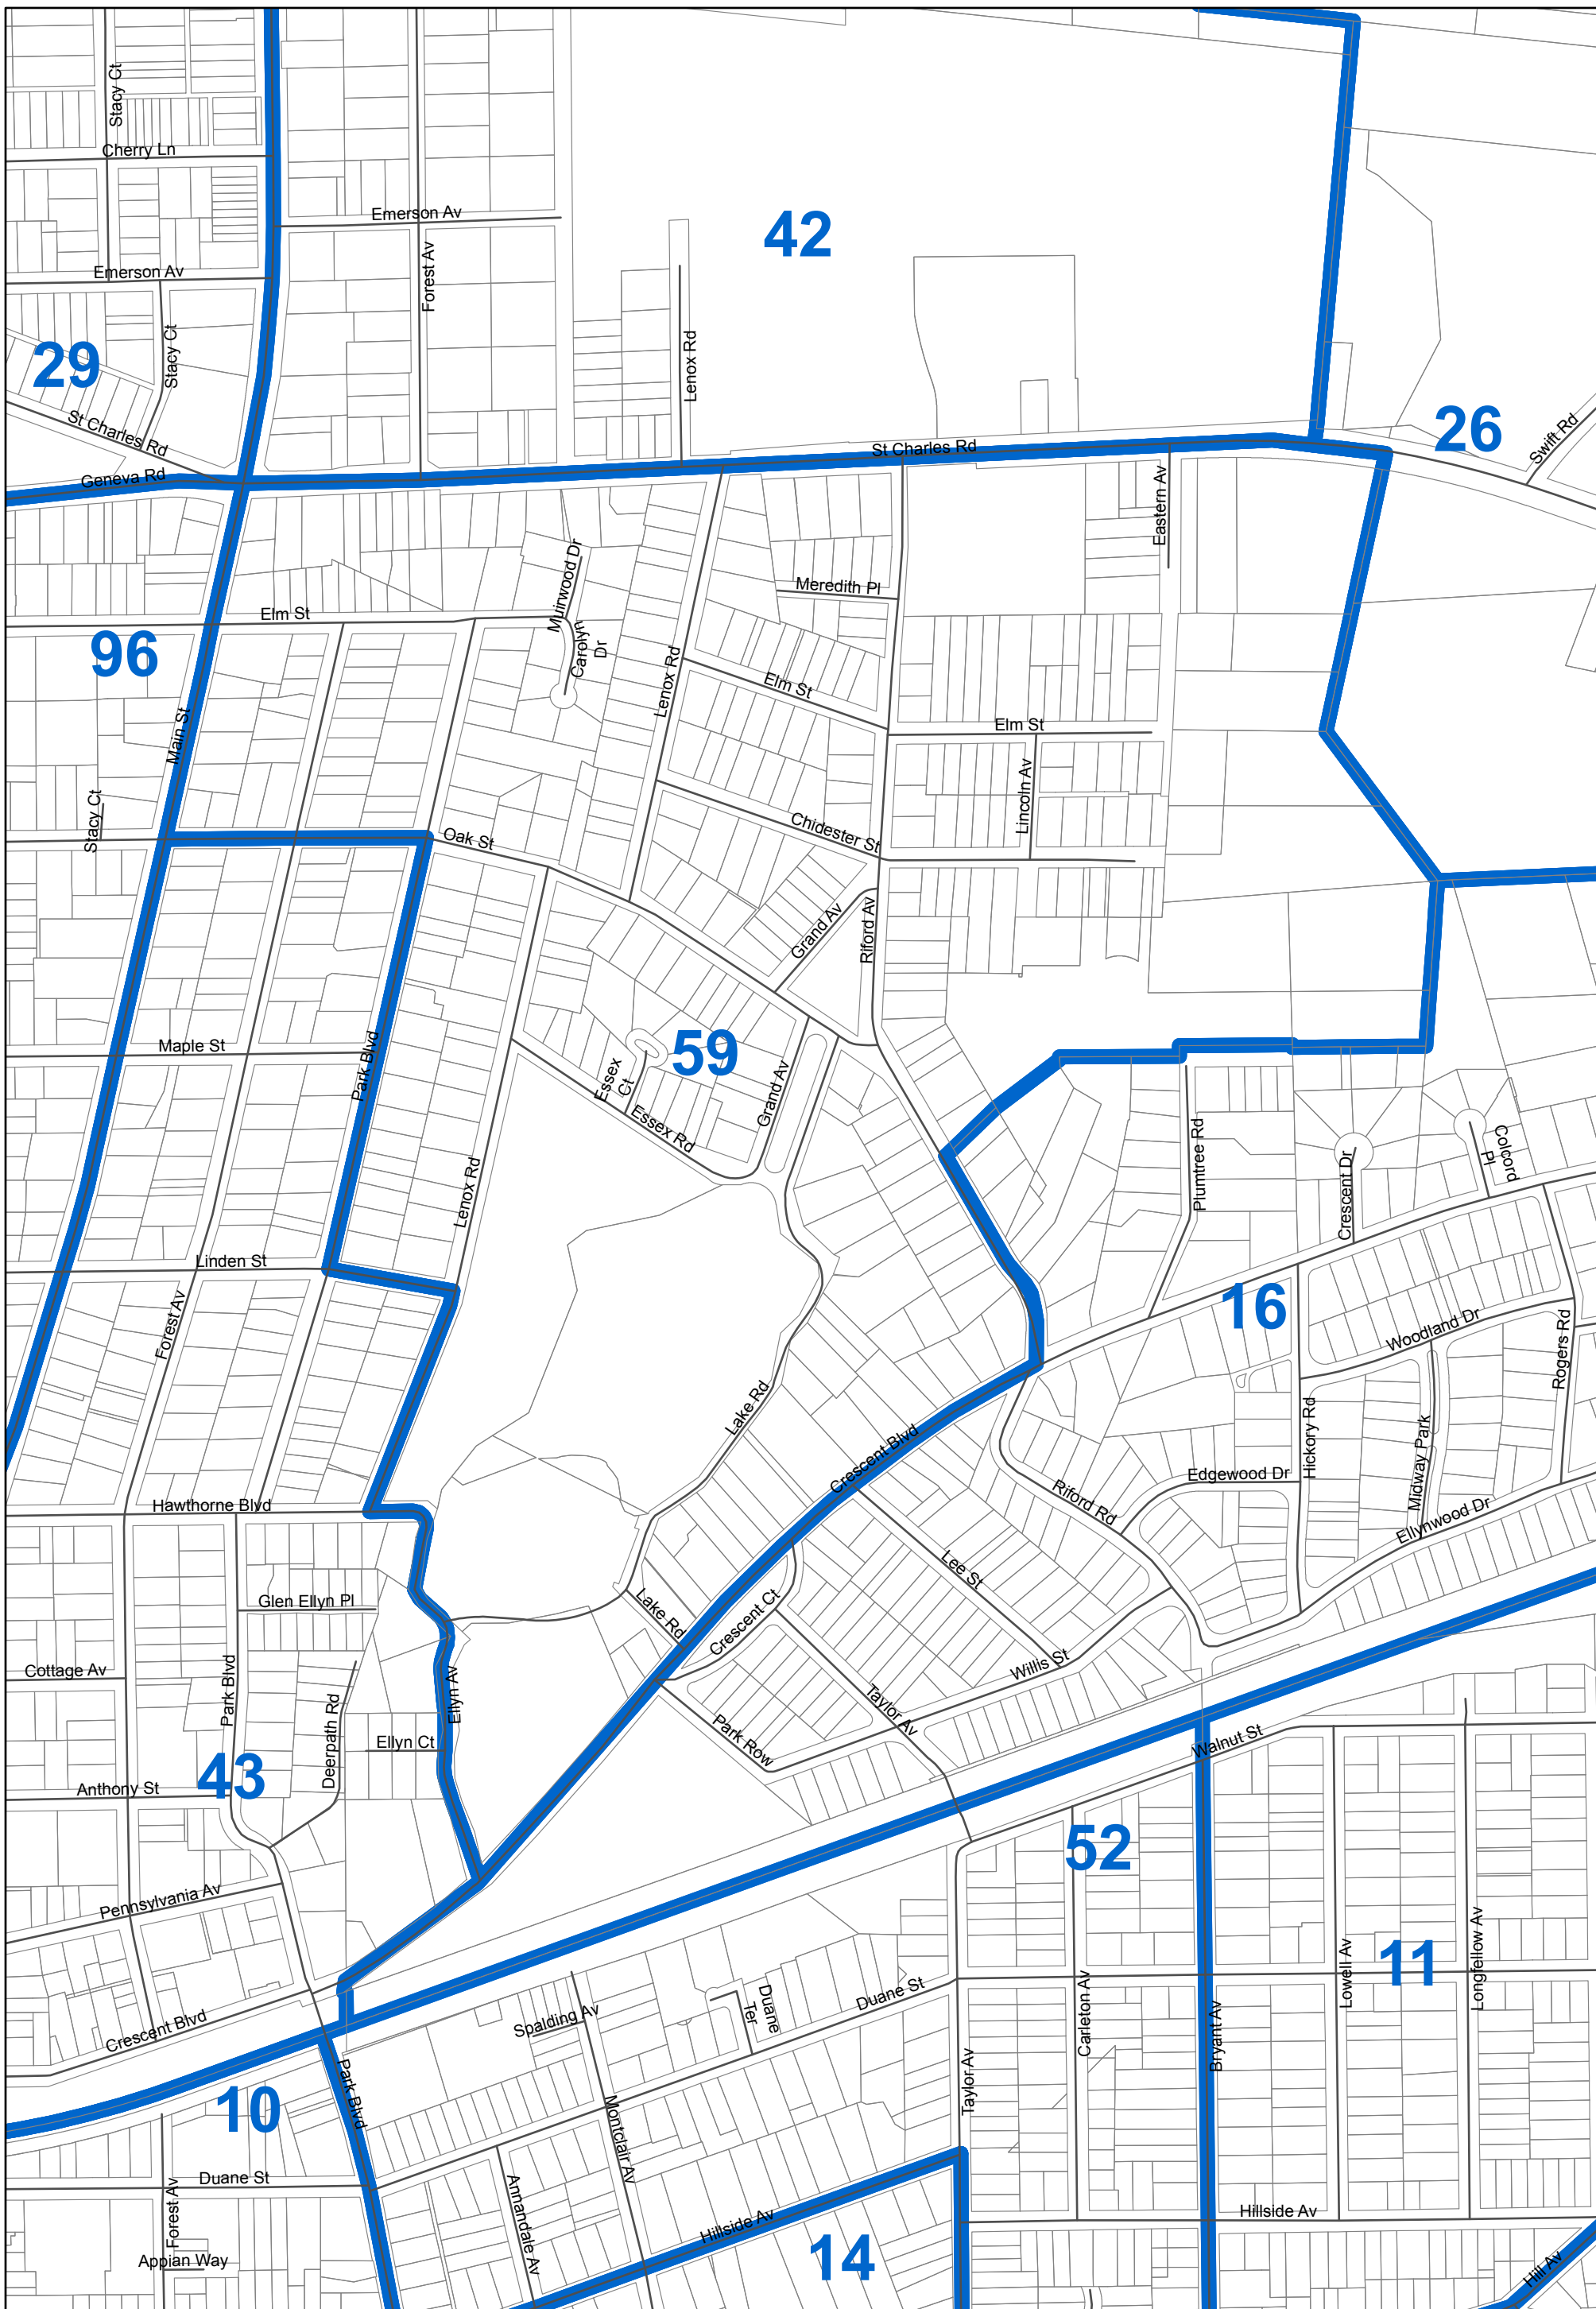

Milton 59

DuPage County Election Commission

Cathy Terrill
Chairperson

James S. Lowe
Vice Chair

John J Boske
Secretary

Joseph Sobecki
Executive Director

August 11, 2017

DISCLAIMER: The accuracy of this map is limited to quality of data contained in other public records. This is not a substitute for an actual field survey or field investigation.