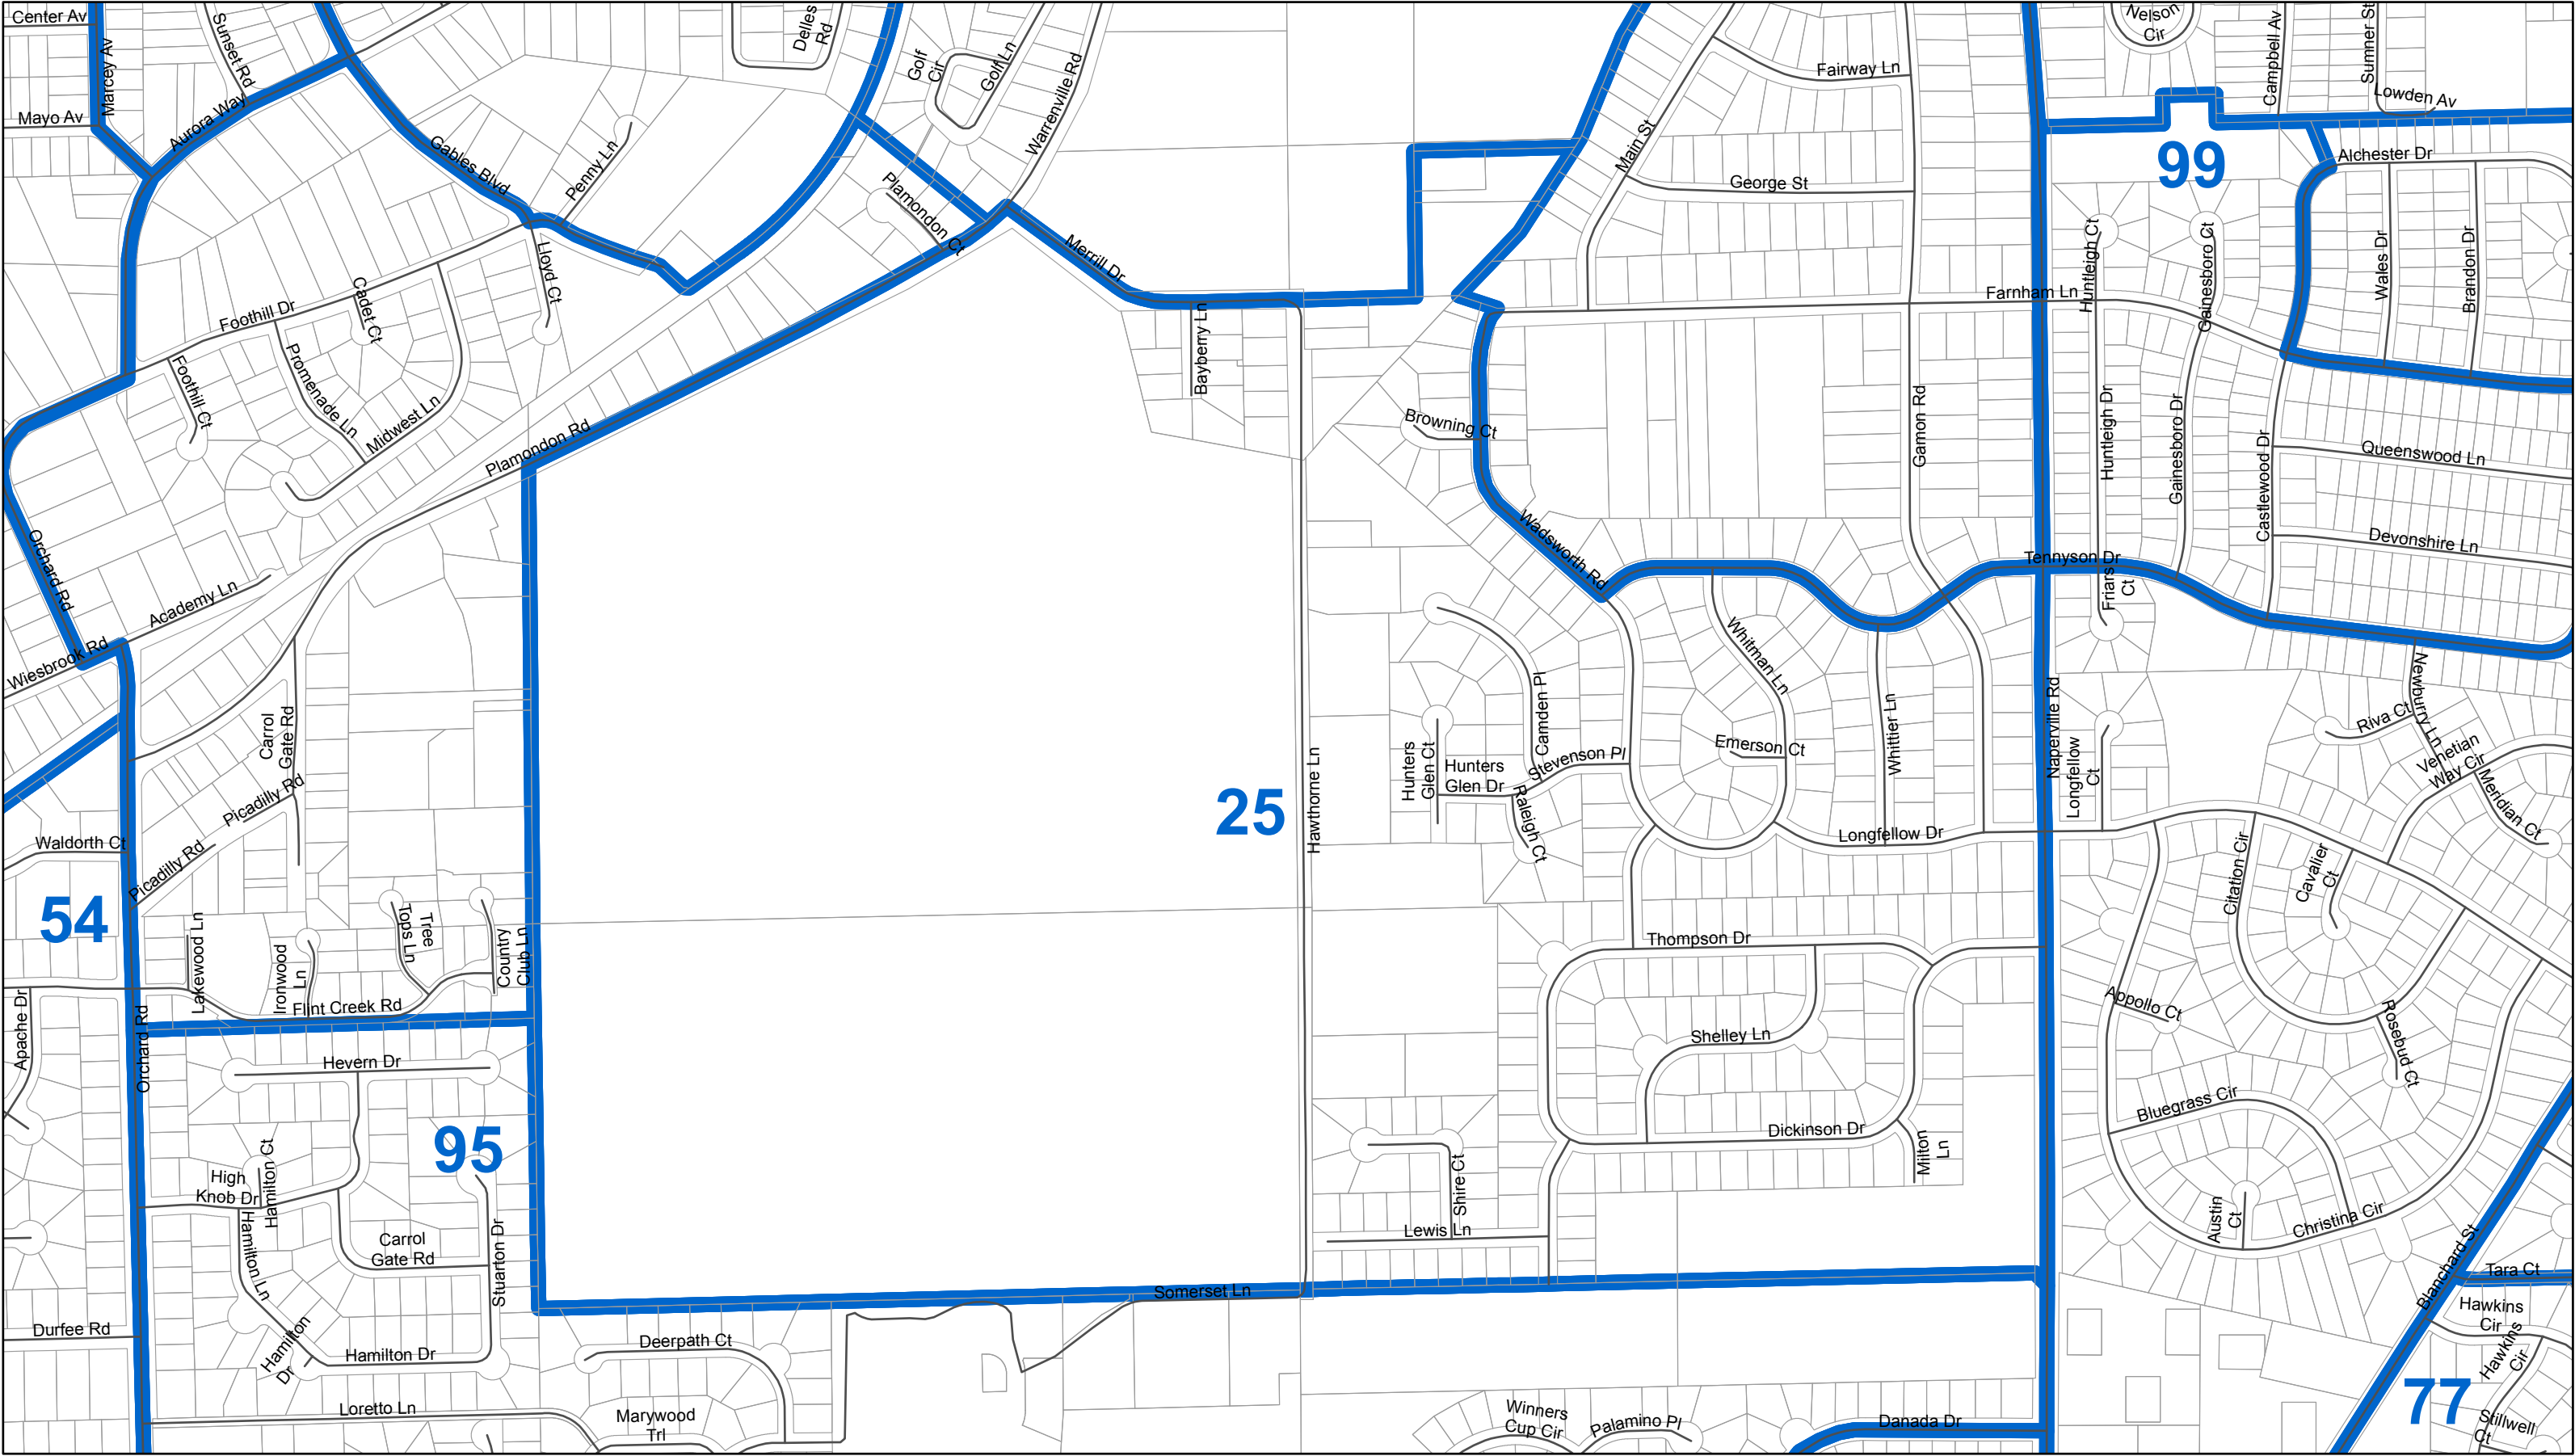

Milton 25

DuPage County Election Commission

Cathy Terrill
Chairperson

James S. Lowe
Vice Chair

John J Boske
Secretary

Joseph Sobecki
Executive Director

August 11, 2017
DISCLAIMER: The accuracy of this map is limited to quality of data contained in other public records. This is not a substitute for an actual field survey or field investigation.