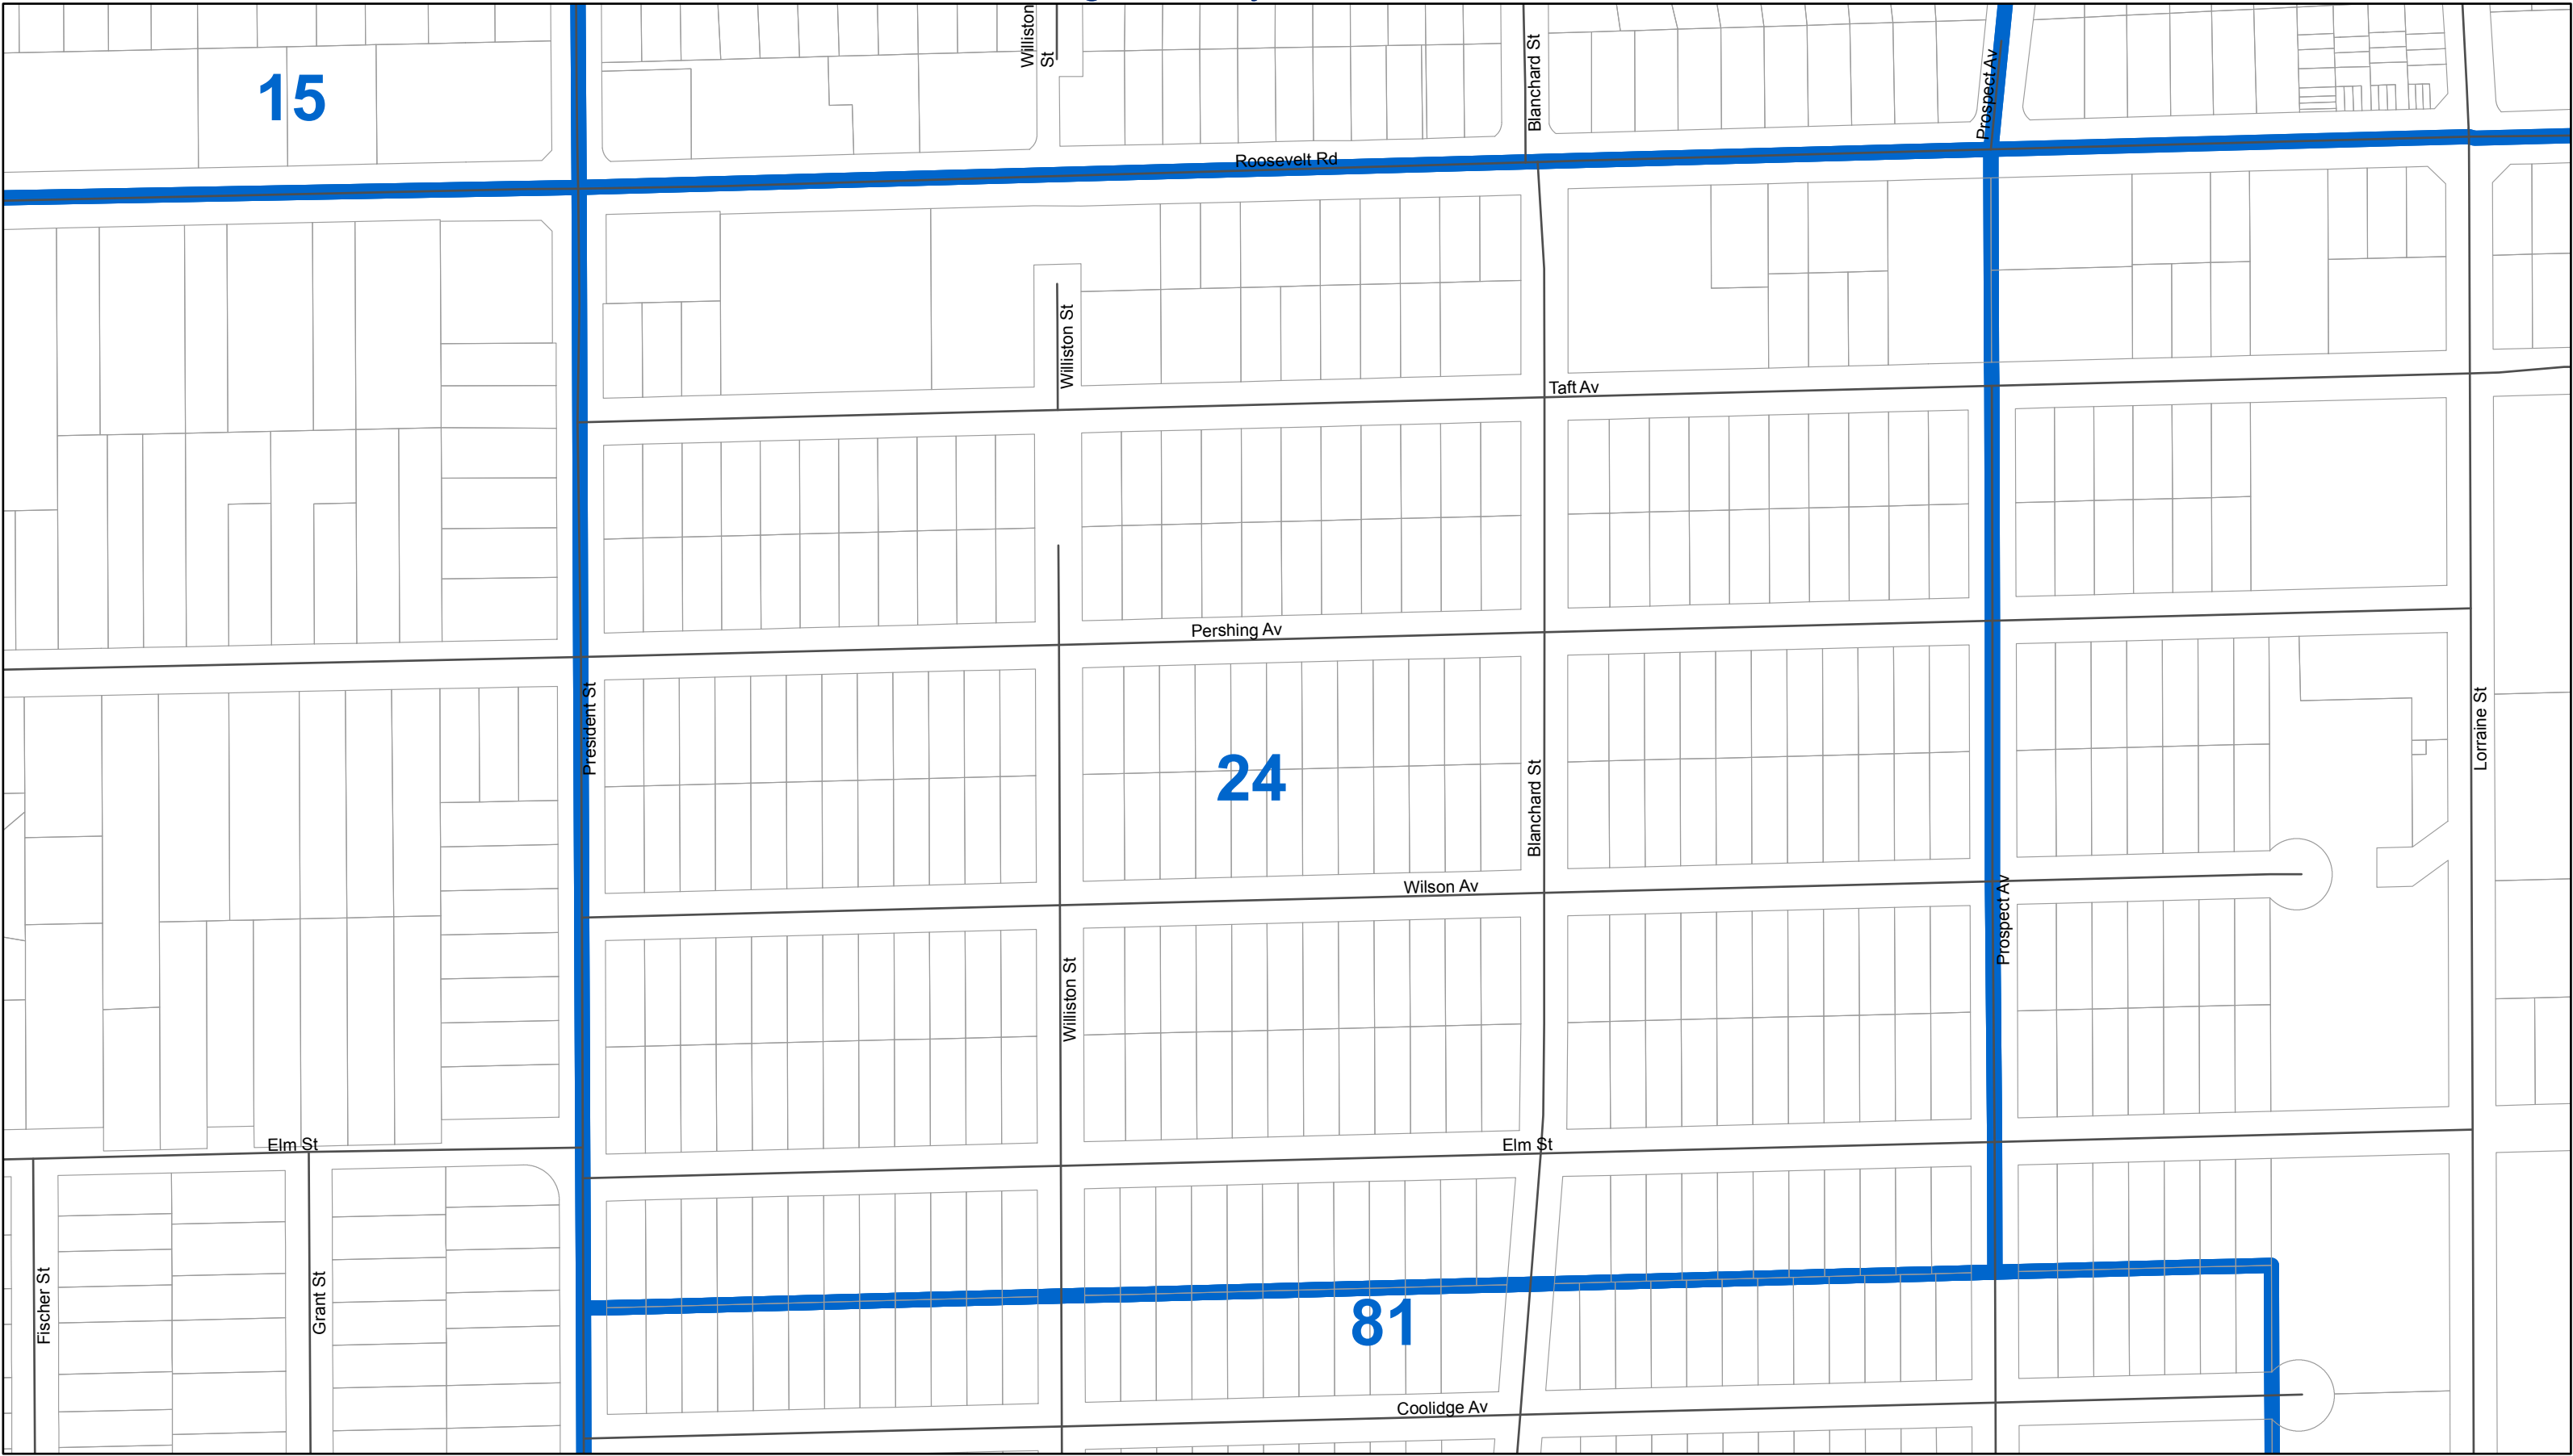

Milton 24 DuPage County Election Commission

Cathy Terrill
Chairperson

James S. Lowe
Vice Chair

John J Boske
Secretary

Joseph Sobecki
Executive Director

August 11, 2017
DISCLAIMER: The accuracy of this map is limited to quality of data contained in other public records. This is not a substitute for an actual field survey or field investigation.