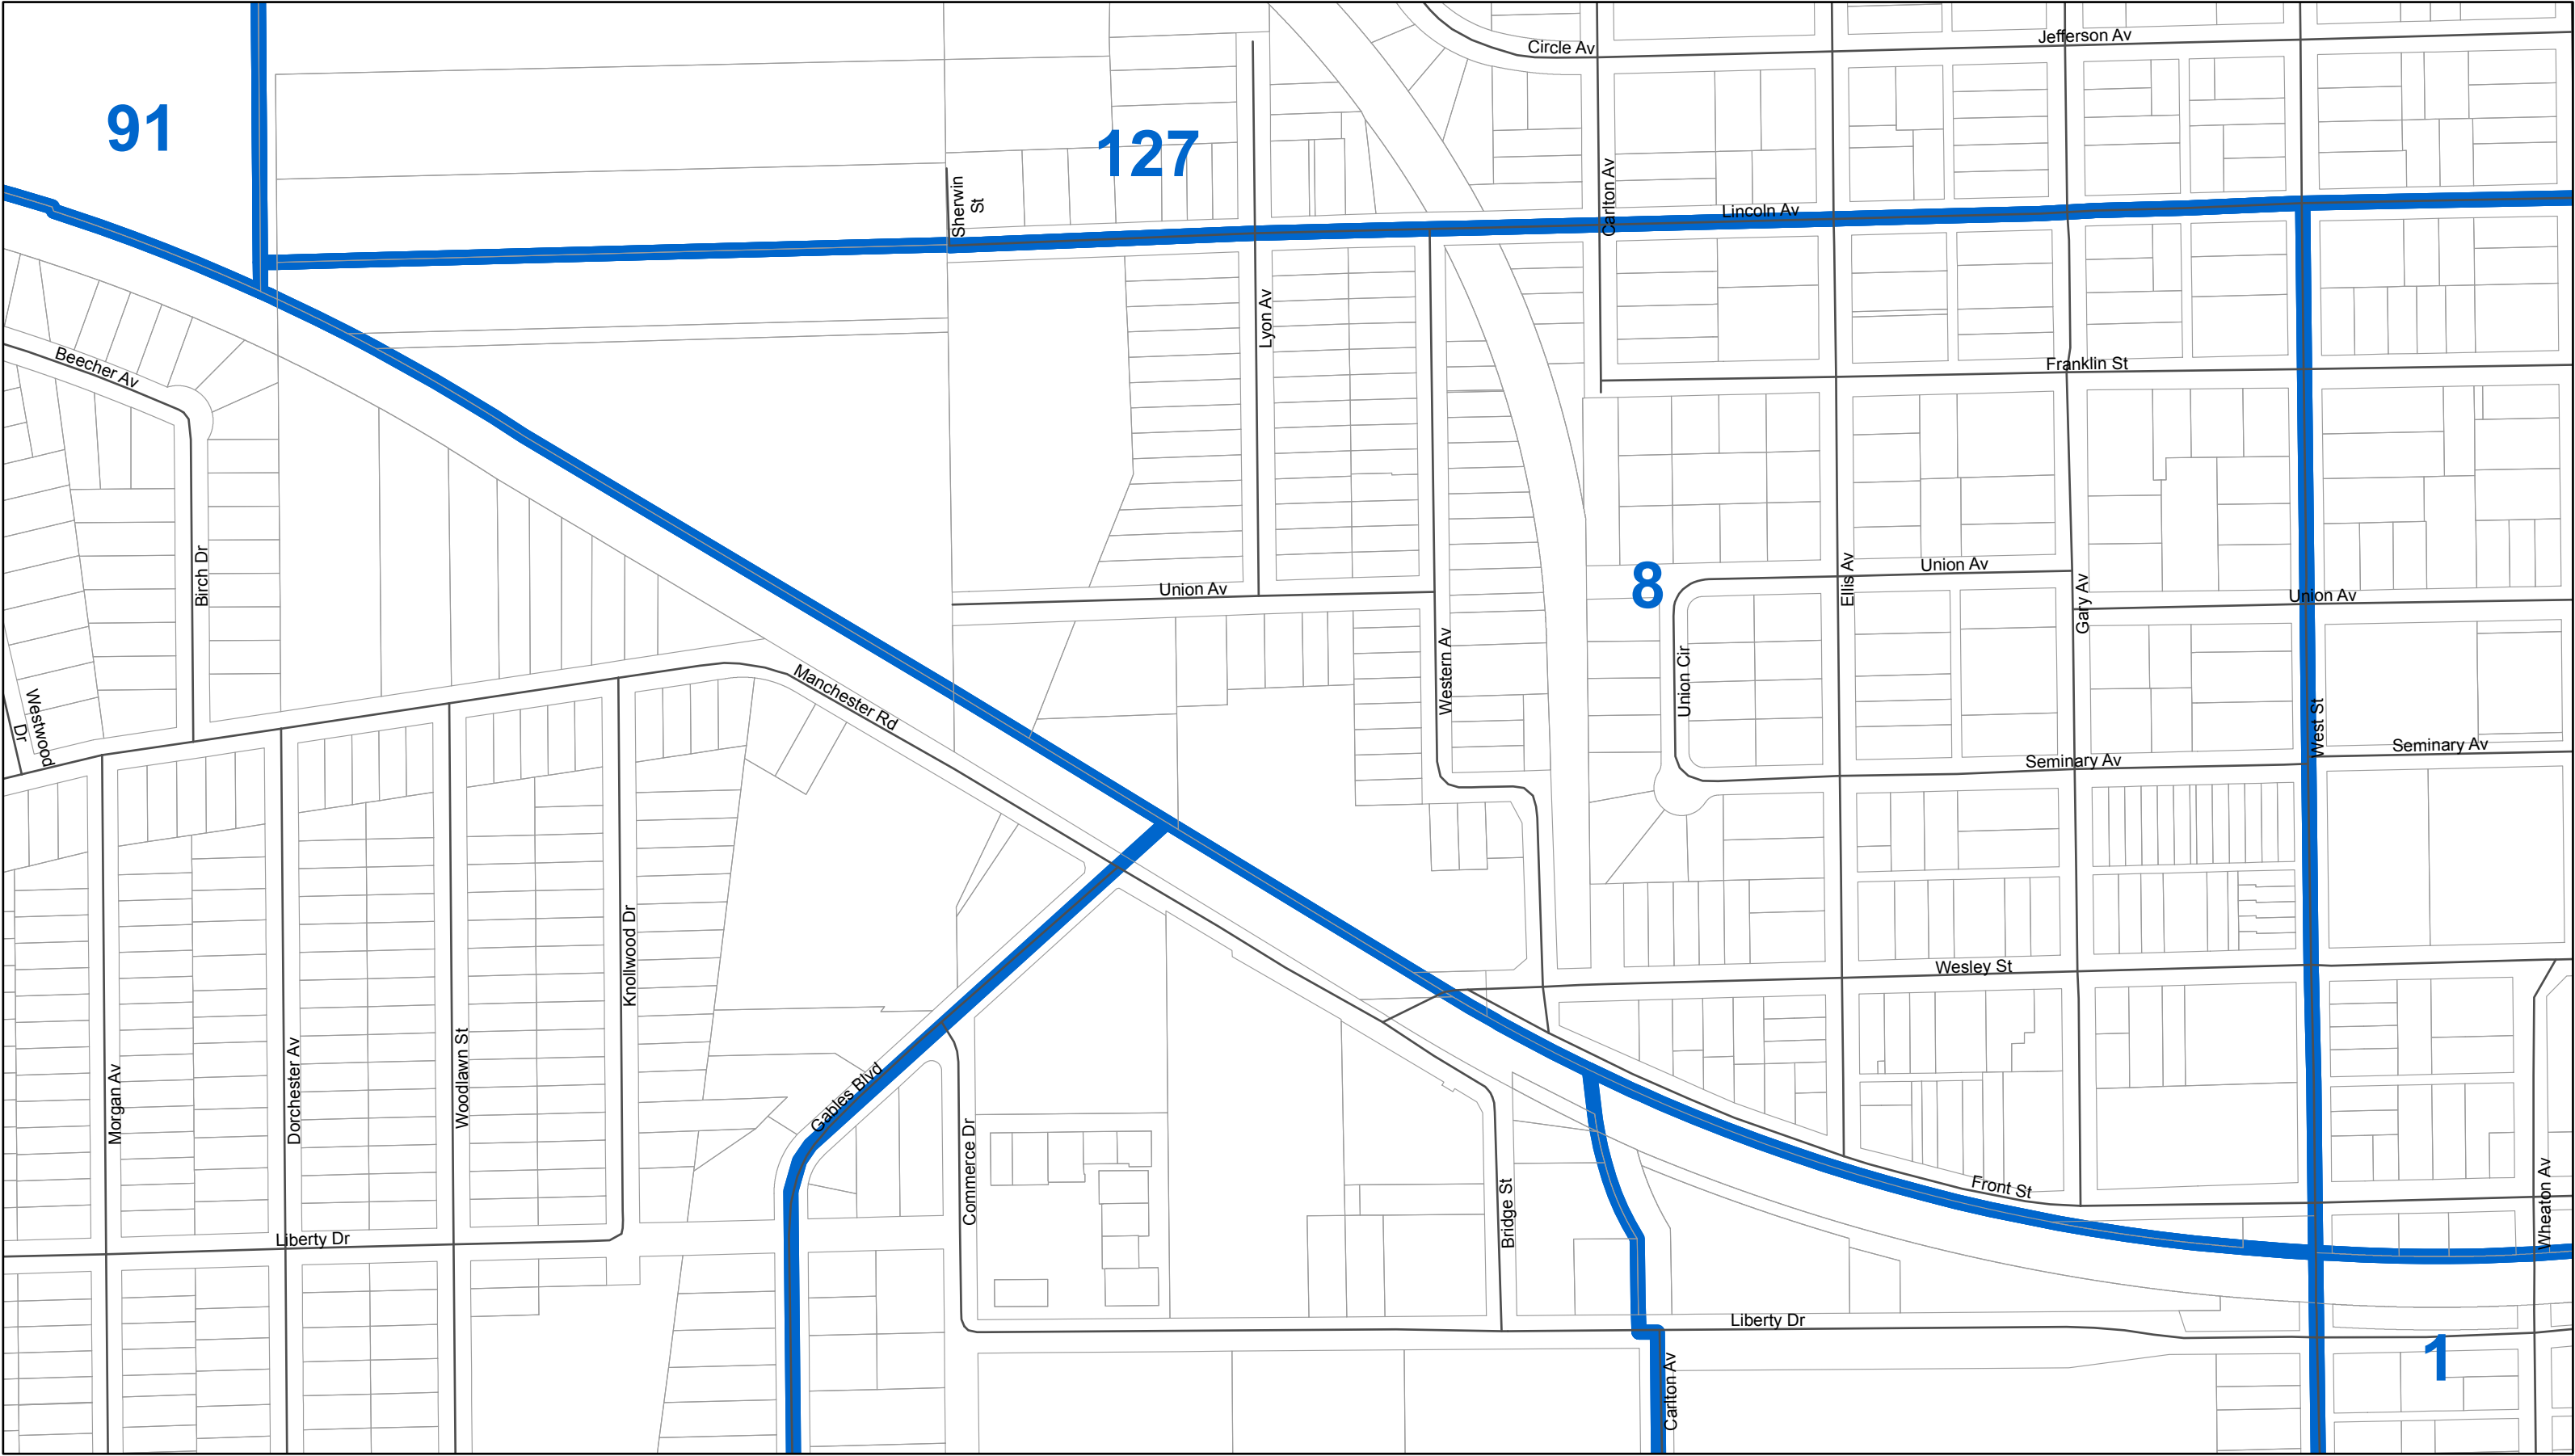

Milton 8 DuPage County Election Commission

Cathy Terrill
Chairperson

James S. Lowe
Vice Chair

John J Boske
Secretary

Joseph Sobecki
Executive Director

August 11, 2017
DISCLAIMER: The accuracy of this map is limited to quality of data contained in other public records. This is not a substitute for an actual field survey or field investigation.