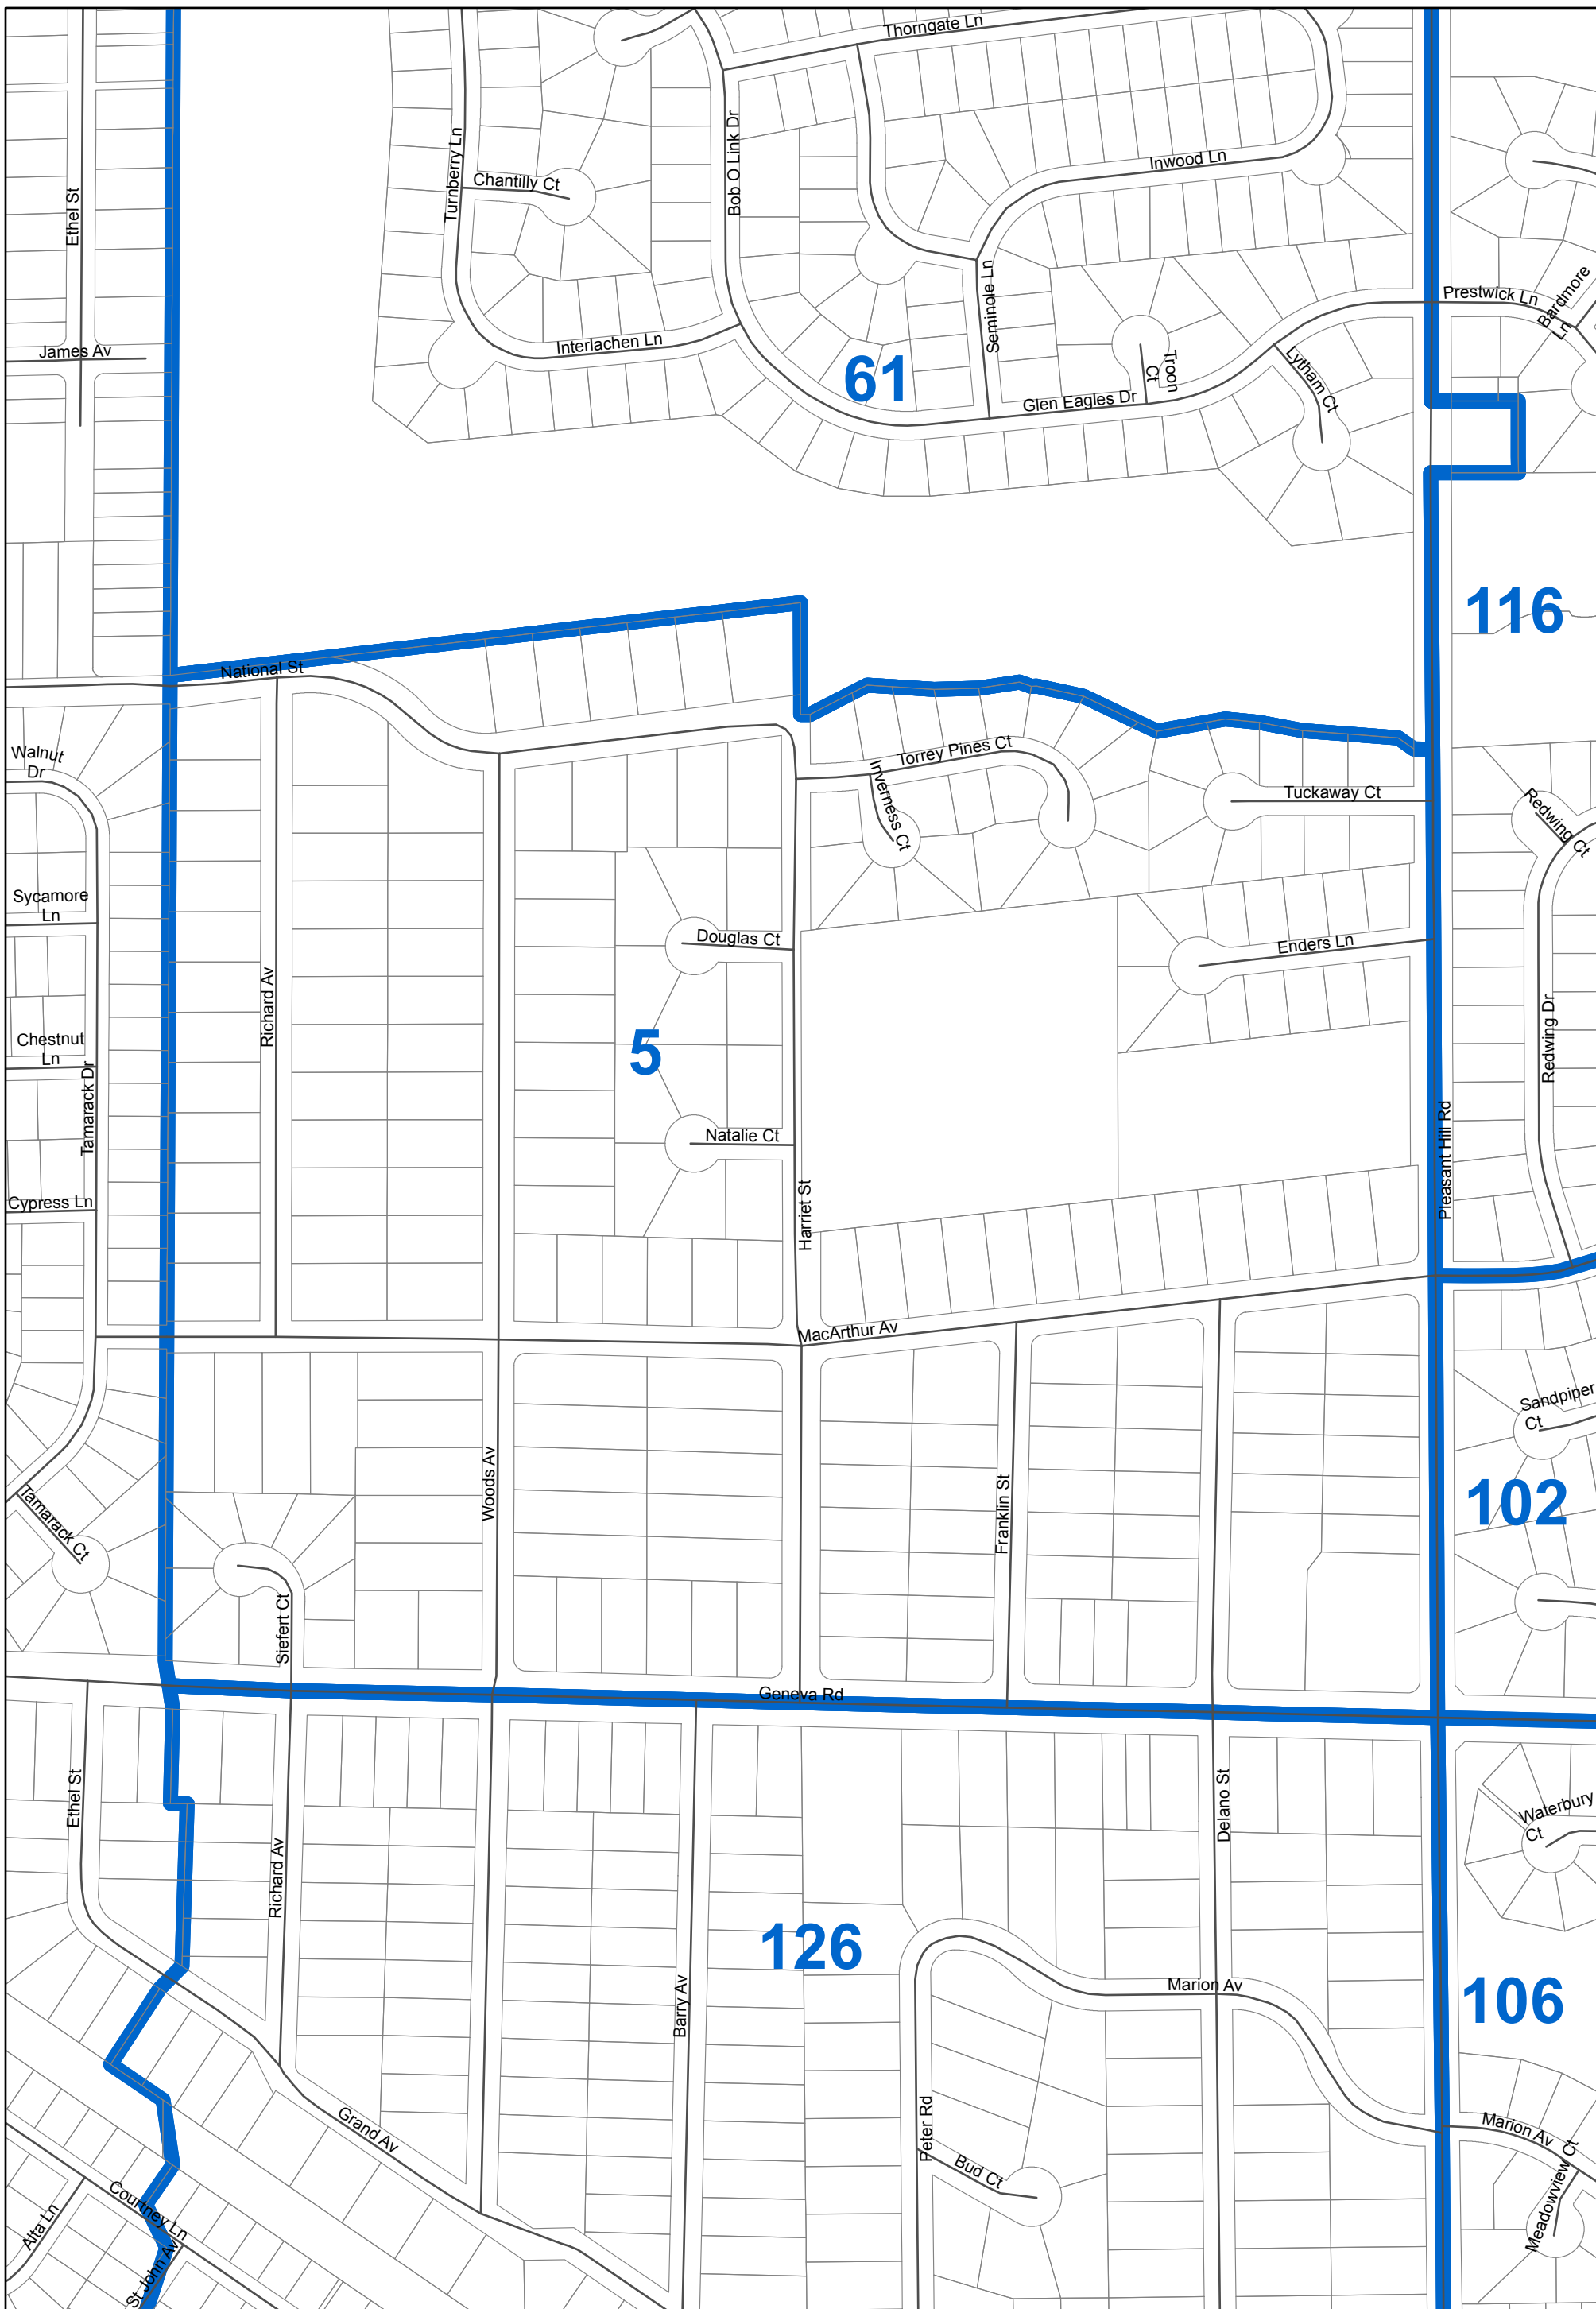

Milton 5

DuPage County Election Commission

Cathy Terrill
Chairperson

James S. Lowe
Vice Chair

John J Boske
Secretary

Joseph Sobecki
Executive Director

August 11, 2017

DISCLAIMER: The accuracy of this map is limited to quality of data contained in other public records. This is not a substitute for an actual field survey or field investigation.