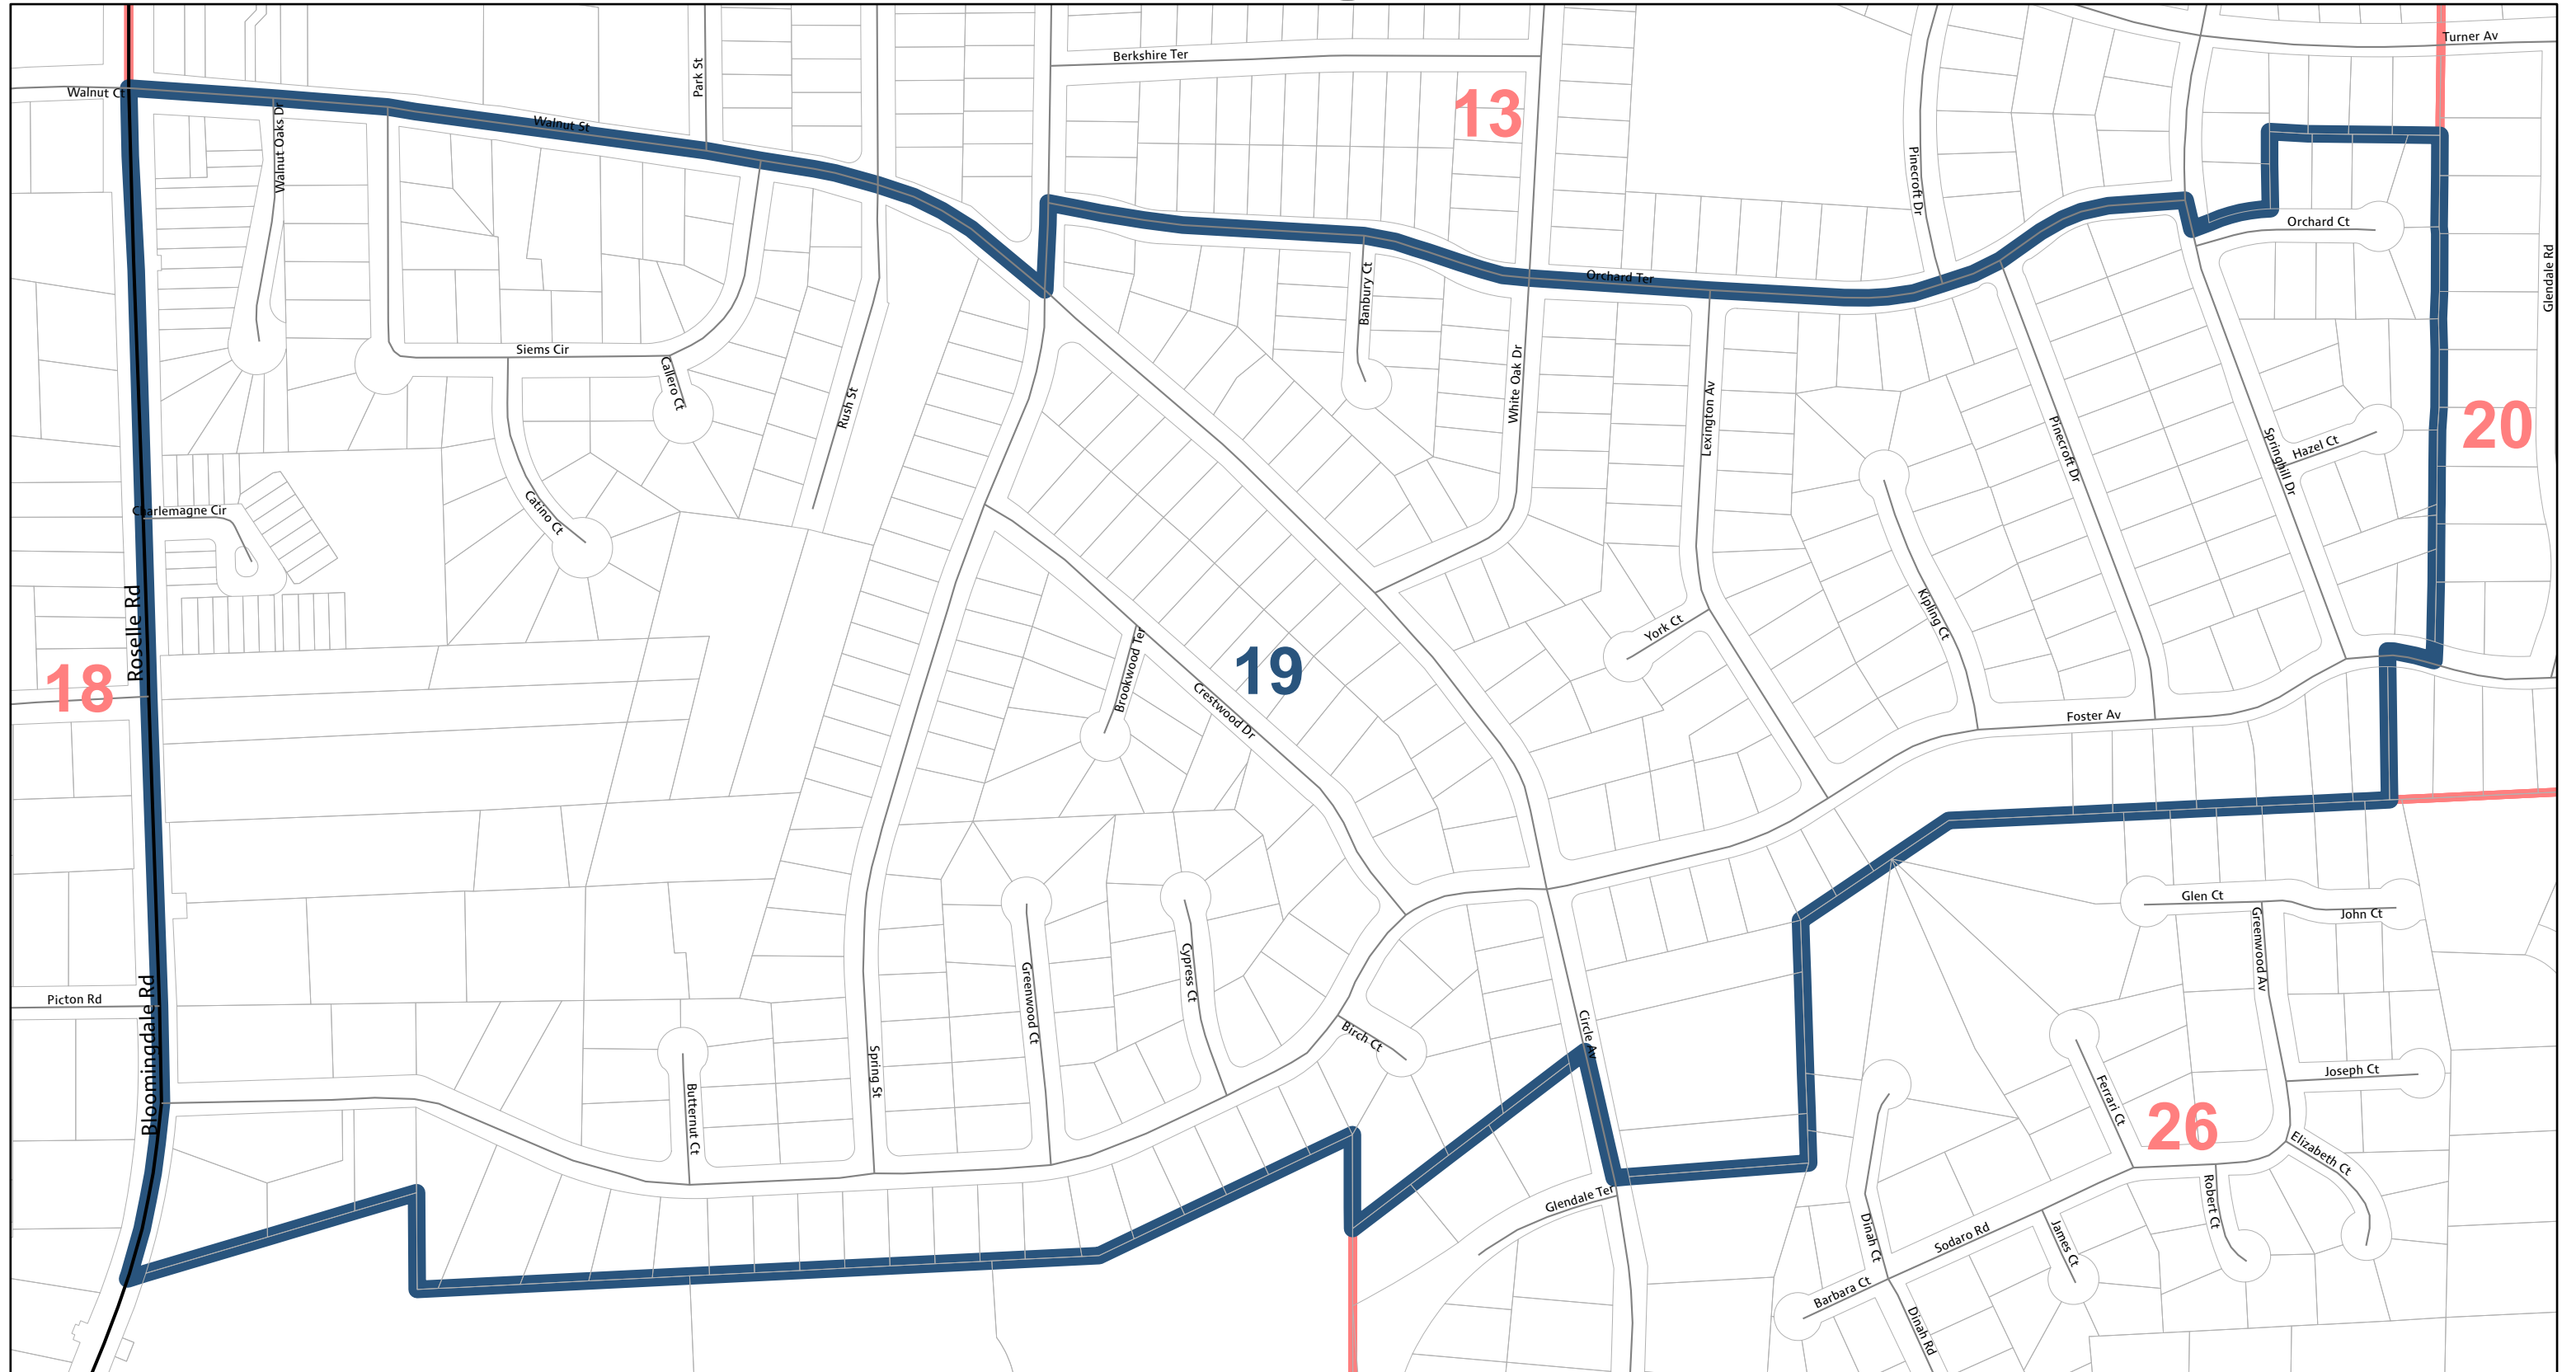

# Bloomingtondale 19

## Election Precincts

Revised: July 12, 2023  
Map produced on: 7/12/2023  
By DuPage County GIS